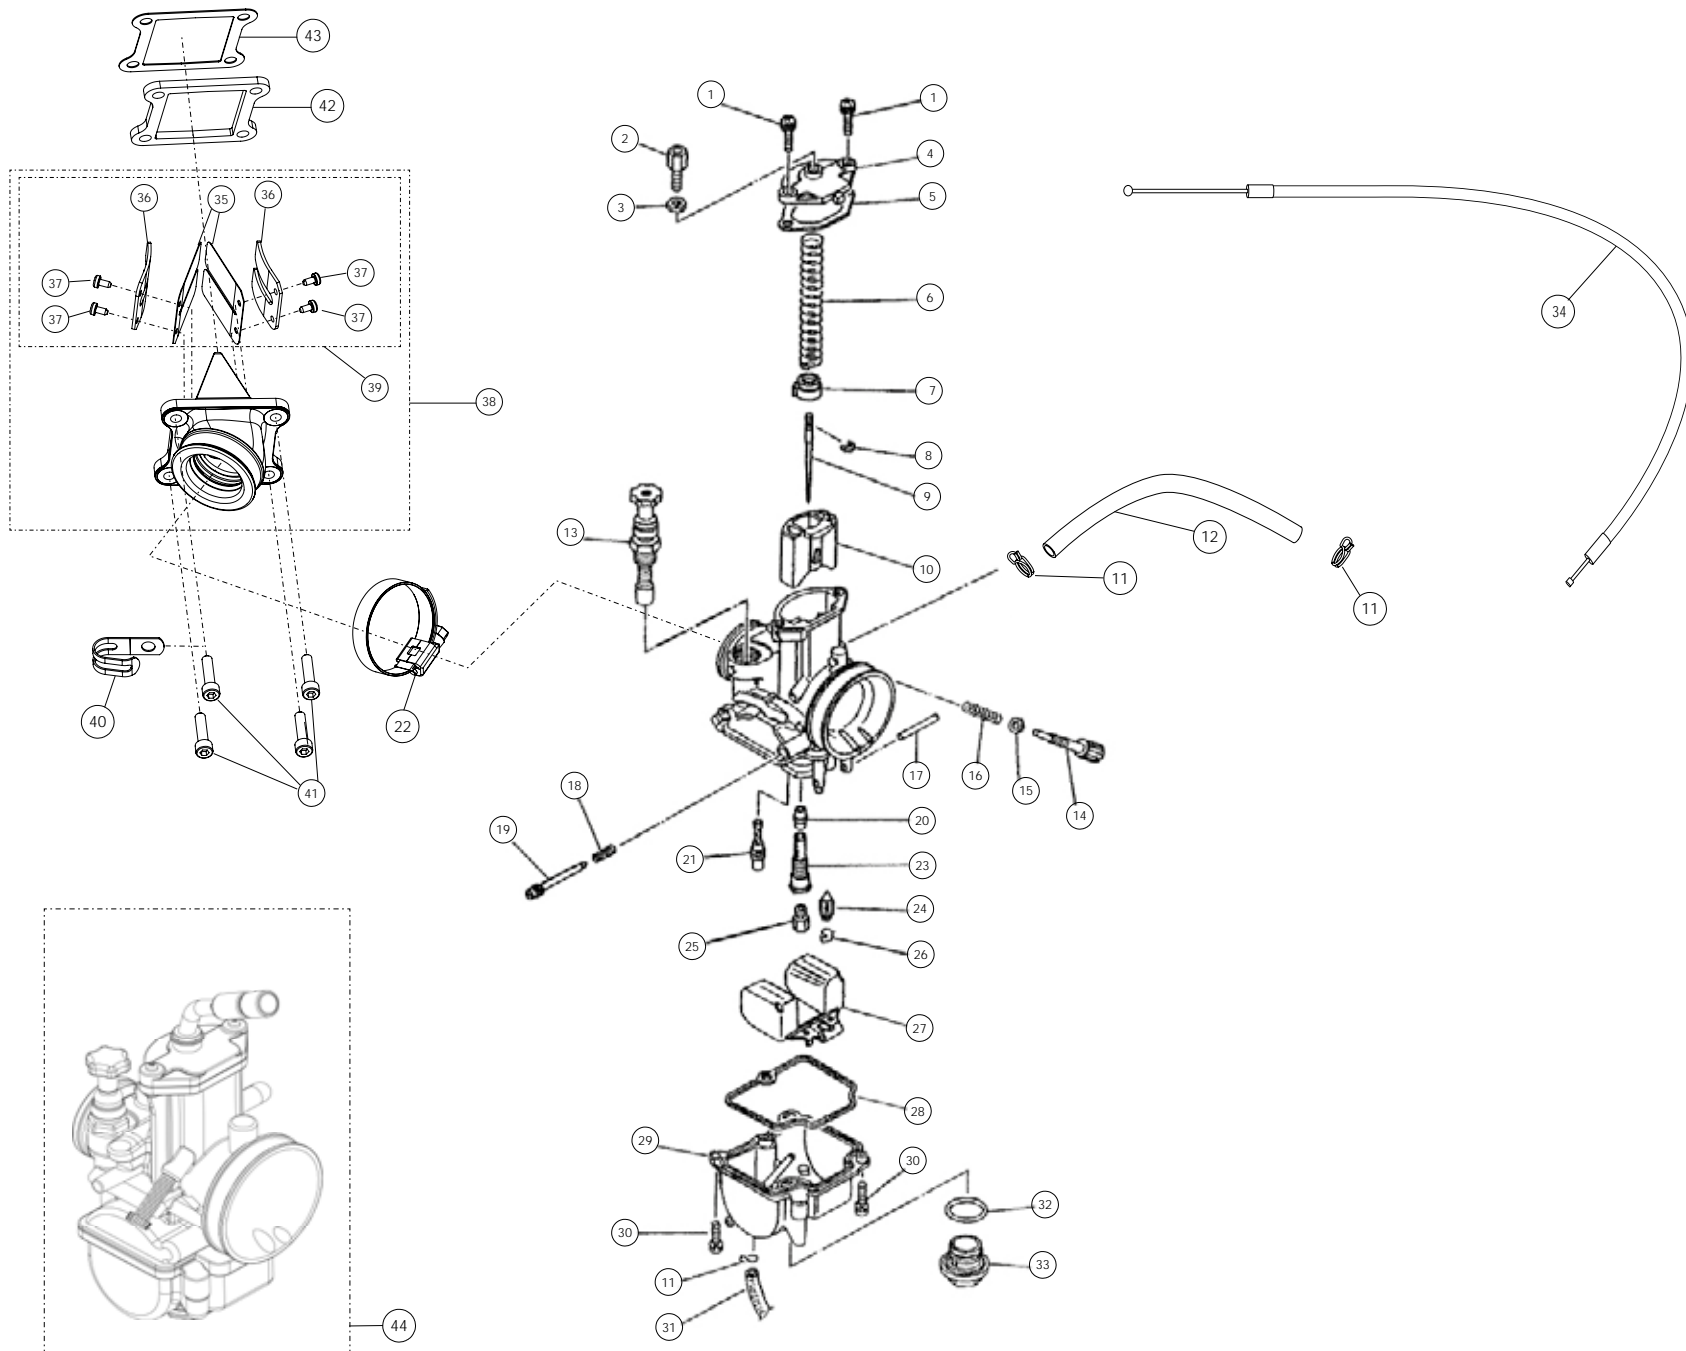

## Despiece TRRS Raga Racing 125cc - 2018

Nº	Código	Descripción	Description	Cantidad
1	-	-	Screw, top cover	-
2	-	-	Cable Adjuster	-
3	-	-	Nut, Cable Adjuster	-
4	-	-	Top Cover	-
5	-	-	Gasket, Top	-
6	-	-	Spring, Throttle Valve	-
7	-	-	Collar, Throttle Spring	-
8	-	-	Clip, Jet Needle	-
9	-	-	Jet Needle	-
10	-	-	Throttle Valve	-
11	58010	Clip Tubo	Fuel hose clip	2
12	62002	Tubo Gasolina	Fuel hose	1
13	-	-	Starter Valve (pull knob) Complete	-
14	-	-	Idle Adjuster	-
15	-	-	Washer, Idle Adjuster	-
16	-	-	Spring, Idle Adjuster	-
17	-	-	Float Pin	-
18	-	-	Spring, Air Adjuster	-
19	-	-	Air Adjust Screw	-
20	-	-	Needle Jet	-
21	-	-	Slow Jet	-
22	58011	Abrazadera Norma30/45	Clamp, Norma 30/45	1
23	-	-	Needle Jet Holder SDGAA	-
24	-	-	Float Valve Complete	-
25	-	-	Main Jet (hex type)	-
26	-	-	Clip, Float Valve	-
27	-	-	Float	-