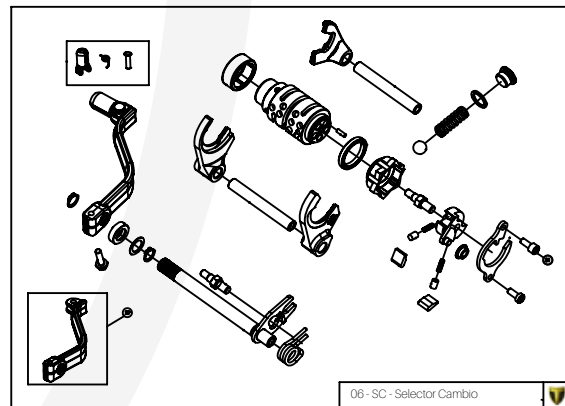

Despiece TRRS Raga Racing 125cc - 2018

D

C

B

A