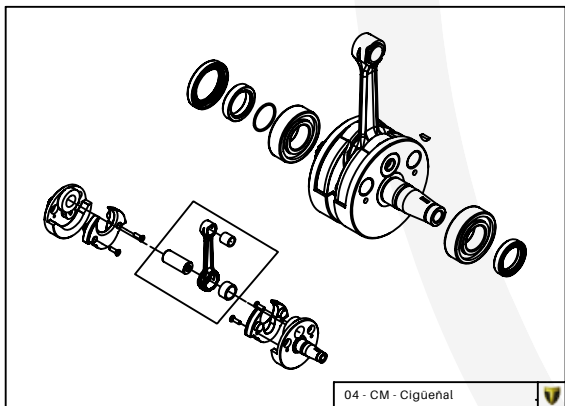

Despiece TRRS Raga Racing 125cc - 2018

D

C

B

A