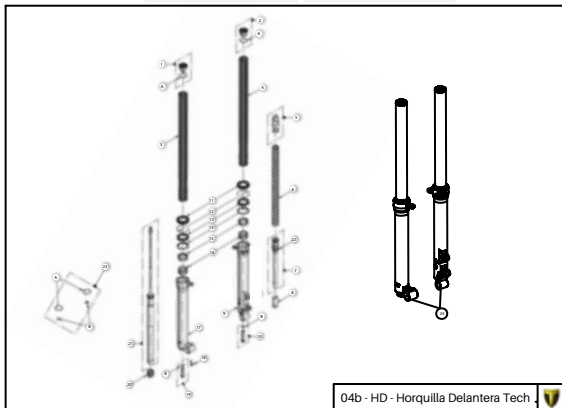

Despiece TRRS Raga Racing 125cc - 2018

D

C

B

A