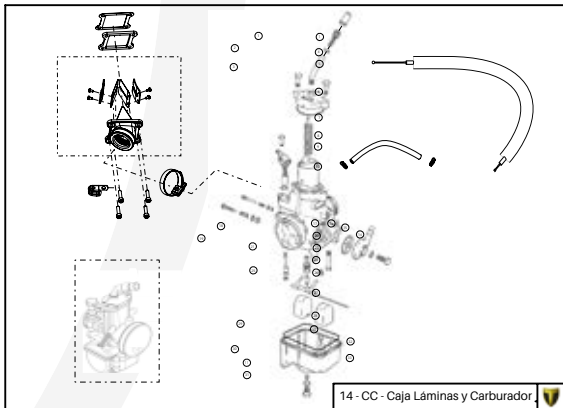

Despiece TRRS Raga Racing 125cc - 2018

D

C

B

A