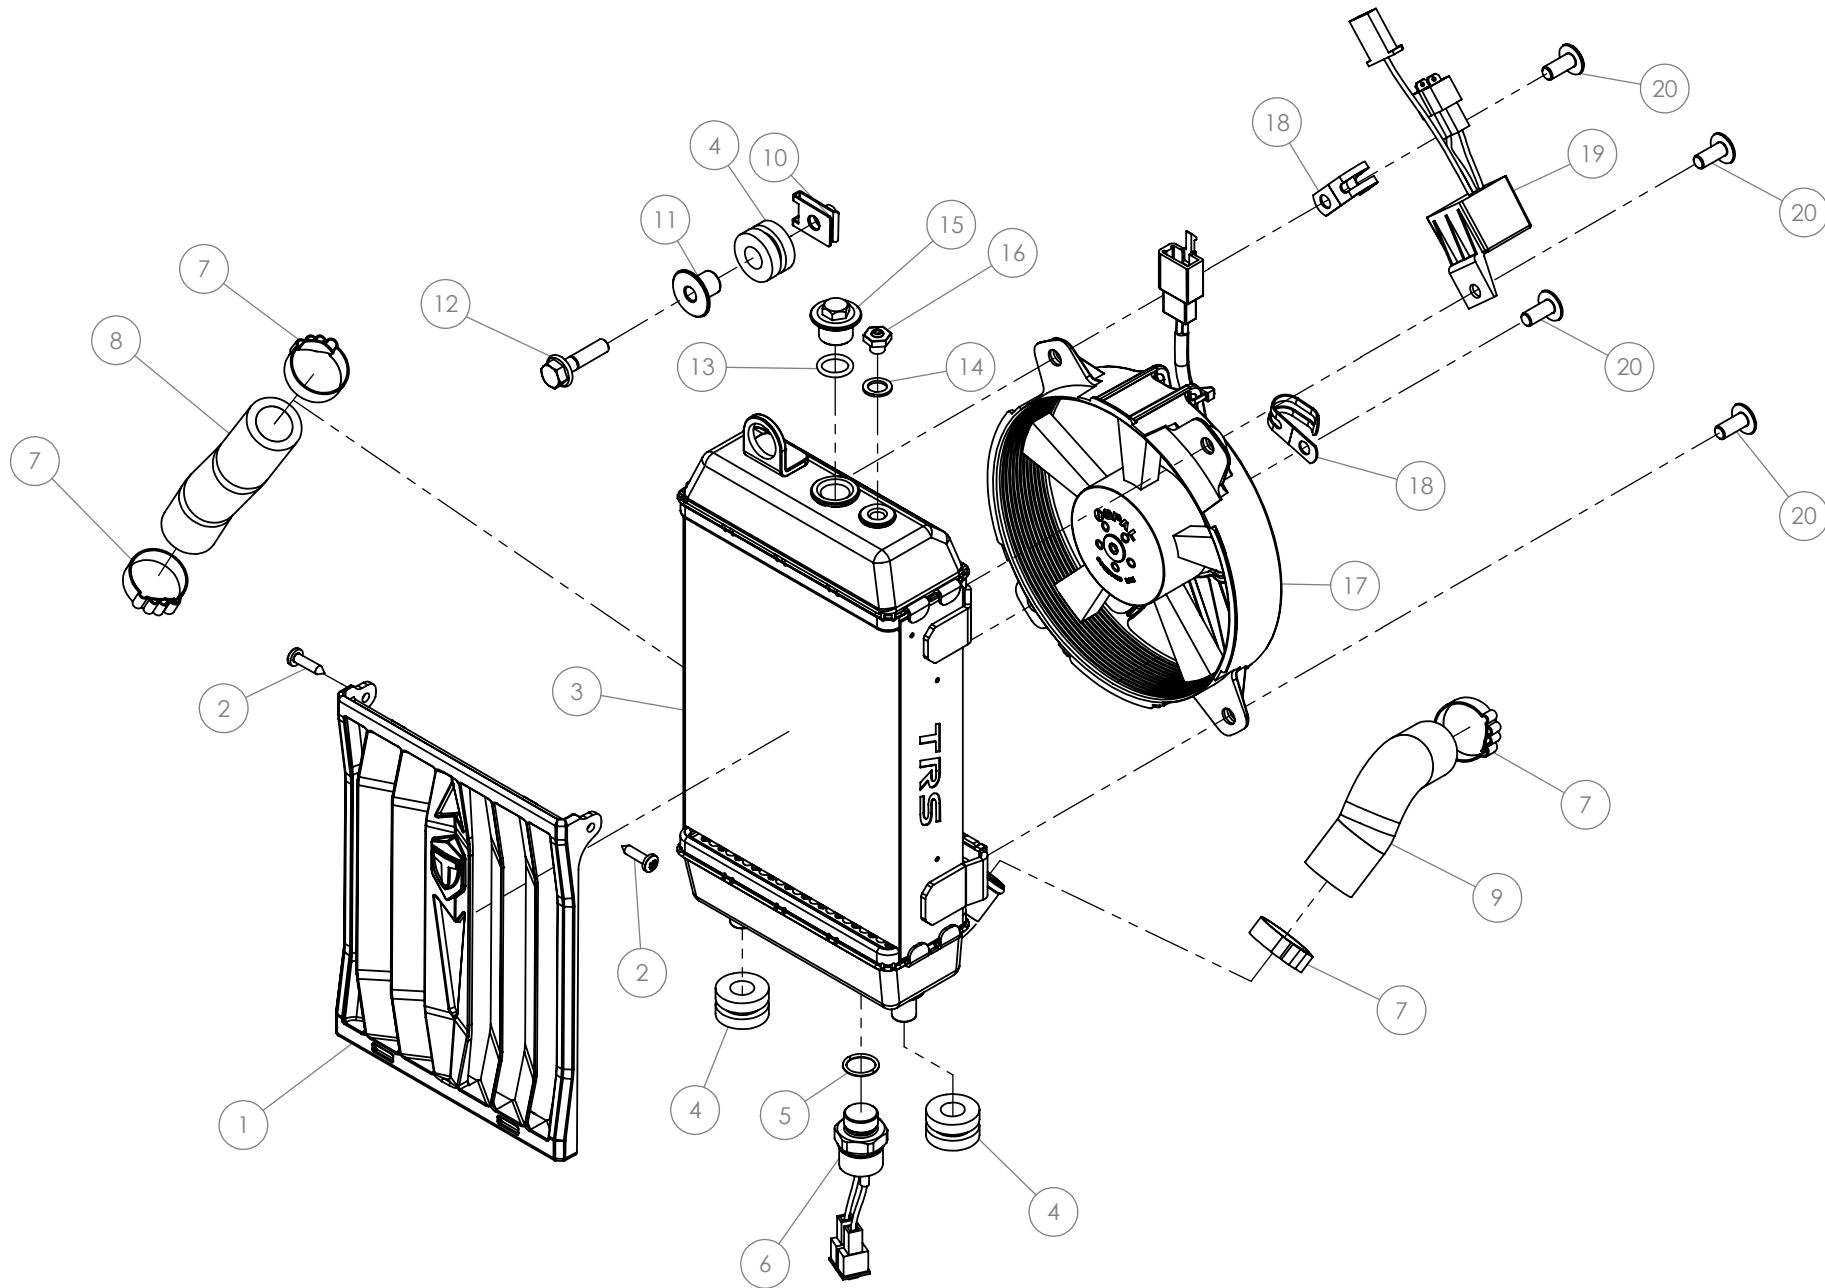

D

C

B

A

Despiece TRRS Raga Racing 2019

Nº	Código	Descripción	Description	Cantidad
1	13005TR100	Protector Radiador	<i>Radiator protect</i>	1
2	50606	Tornillo DIN 7981 2,9x9,5 - Rosca Chapa	<i>Screw, DIN 7981 2.9x9.5 - Course thread</i>	2
3	13009TR100	Radiador TRRS	<i>Radiator TRRS</i>	1
4	63002	SilentBlock	<i>Silentblock, (vibration isolator)</i>	3
5	53006	Tórica 12x15x1,5	<i>O-ring, 12x15x1.5</i>	1
6	70214	Termocontacto - (véase (15) en lámina 09-IE-Instalación Eléctrica)	<i>Thermostatic switch - (see item (15) in drawing 09-IE - Electrical system</i>	1
7	58009	Abrazadera Cobra 22	<i>Hose clamp, Cobra 22</i>	4
8	13003TR100	Tubo Goma Derecho - Bomba Agua - Radiador	<i>Rubber hose, right side - Water-pump - Radiator</i>	1
9	13002TR100	Tubo Goma Izquierdo - Culata - Radiador	<i>Rubber hose, left side - Cylinder head - Radiator</i>	1
10	51301	Tuerca Rápida Universal M6	<i>Speed-nut, Universal M6</i>	4
11	70802	Casquillo SilentBlock Radiador Superior	<i>Bushing, Silentblock radiator upper</i>	1
12	50908	Tornillo DIN 6921 M6x25 - SilentBlock Radiador Chasis	<i>Bolt, DIN 6921 M6x25 - Silentblock, radiator to chassis</i>	1
13	53015	Tórica 12x1,5 - Tapón Radiador	<i>O-ring, 12x1.5 - Radiator cap</i>	1
14	56102	Arandela Cobre 8x12x1,5 - Válvula Expansión Radiador	<i>Copper washer, 8x12x1.5 - Radiator expansion valve</i>	1
15	13004TR100	Tapón Radiador	<i>Radiator cap</i>	1
16	70801	Válvula Expansión Radiador	<i>Radiator expansion valve</i>	1
17	70234	Ventilador	<i>Fan</i>	1
18	58001	Abrazadera 60mm	<i>Clamp 60mm</i>	1
19	70236	Rectificador Ventilador- (véase (14) en lámina 09-IE-Instalación Eléctrica)	<i>Rectifier, cooling fan - (see item (14) in drawing 09-IE - Electrical system</i>	1
20	50209	Tornillo M6x14 DIN 7380-2	<i>Screw M6x14 DIN 7380-2</i>	4