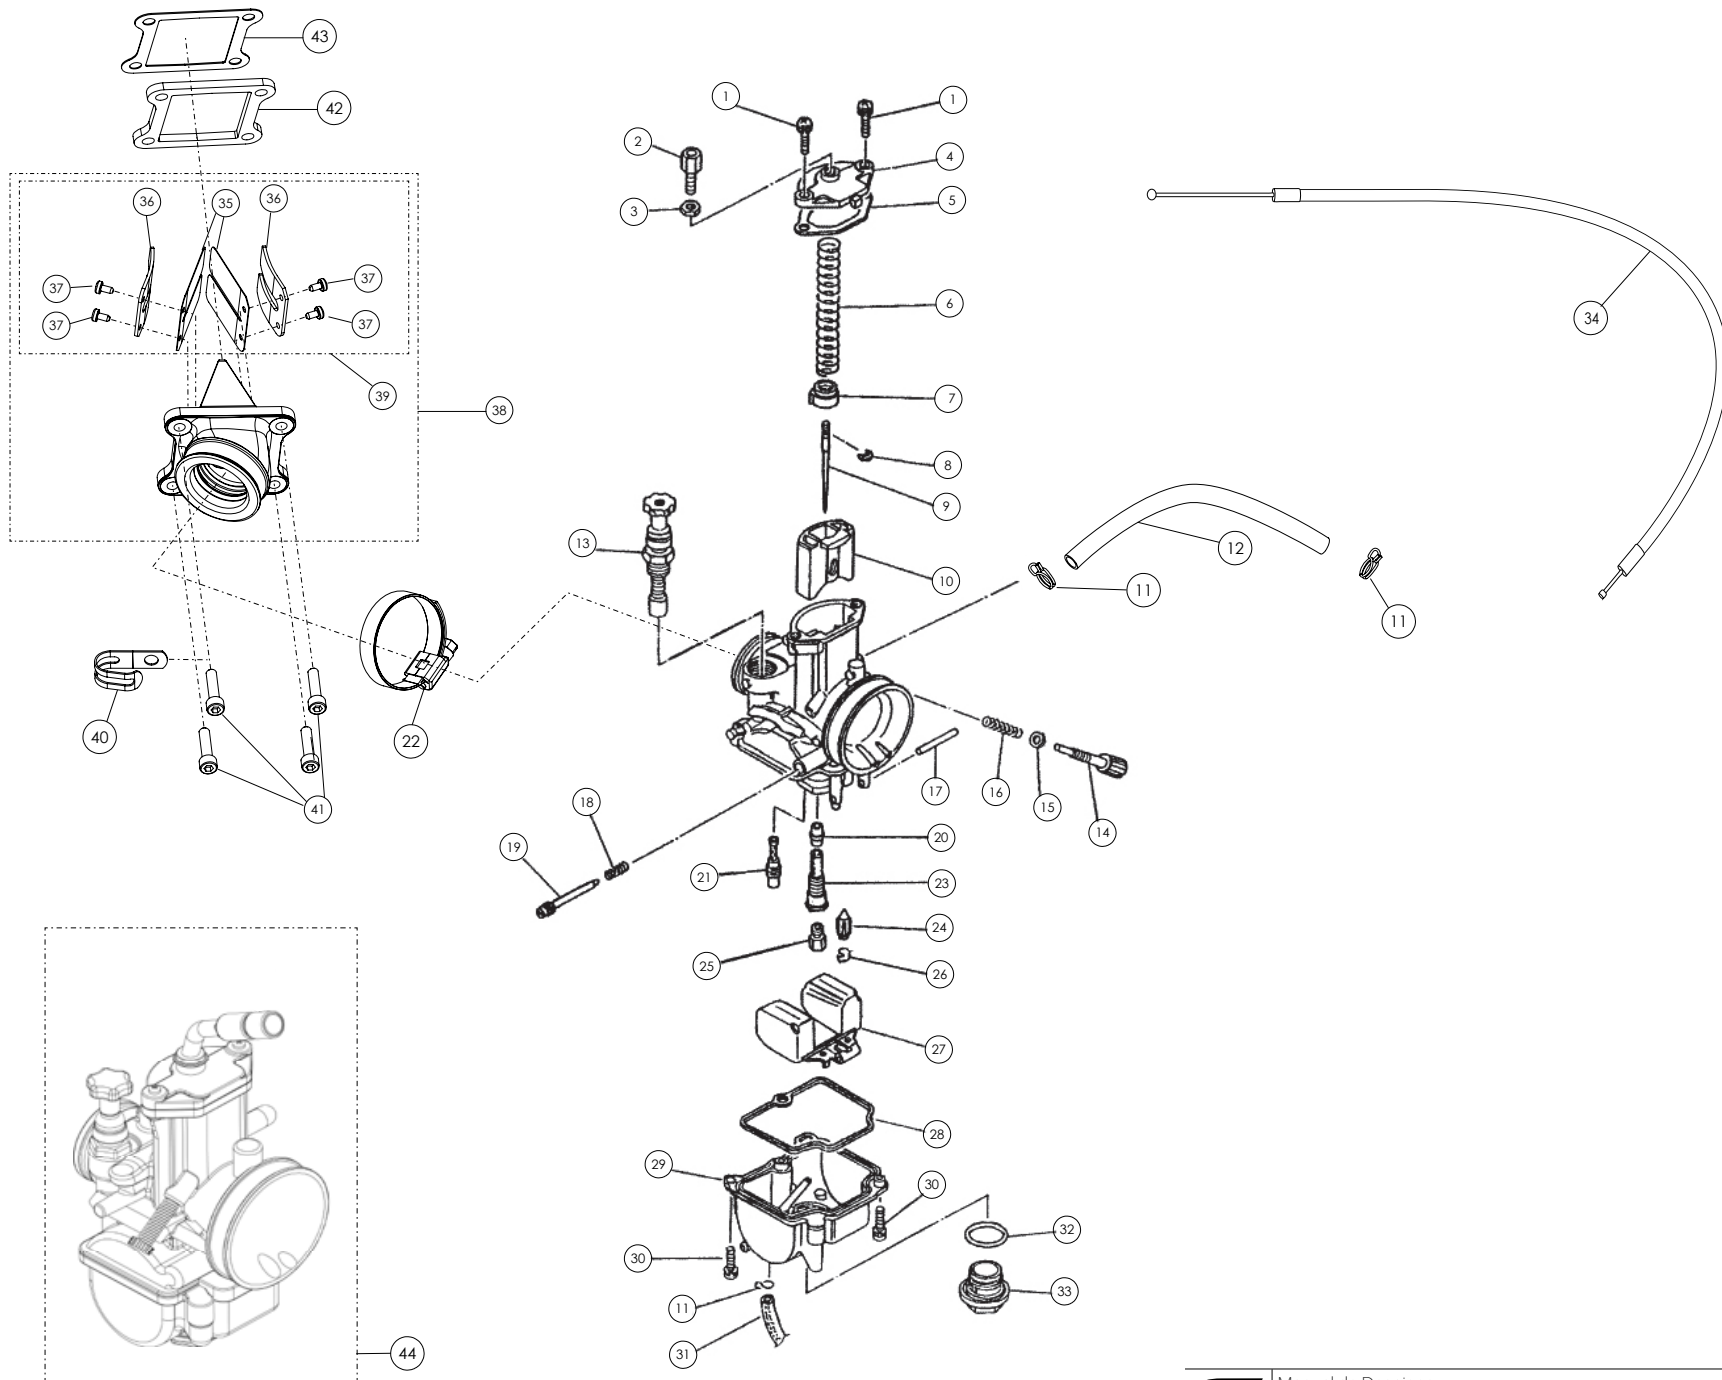

D

C

B

A

Despiece TRRS Raga Racing 2019

Nº	Código	Descripción	Description	Cantidad
1	-	-	Screw, top cover	-
2	-	-	Cable Adjuster	-
3	-	-	Nut, Cable Adjuster	-
4	-	-	Top Cover	-
5	-	-	Gasket, Top	-
6	-	-	Spring, Throttle Valve	-
7	-	-	Collar, Throttle Spring	-
8	-	-	Clip, Jet Needle	-
9	72010	Aguja JJH 4º Punto	Jet Needl, JJH 4º step	1
10	-	-	Throttle Valve	-
11	58010	Clip Tubo	Fuel hose clip	2
12	62002	Tubo Gasolina	Fuel hose	1
13	-	-	Starter Valve (pull knob) Complete	-
14	-	-	Idle Adjuster	-
15	-	-	Washer, Idle Adjuster	-
16	-	-	Spring, Idle Adjuster	-
17	-	-	Float Pin	-
18	-	-	Spring, Air Adjuster	-
19	-	-	Air Adjust Screw	-
20	-	-	Needle Jet	-
21	72006	Chiclé bajas 48	Slow Jet, 48	1
22	58011	Abrazadera Norma30/45	Clamp, Norma 30/45	1
23	-	-	Needle Jet Holder SDGAA	-
24	-	-	Float Valve Complete	-
25	72003	Chiclé principal, 125	Main Jet (hex type) 125	1
26	-	-	Clip, Float Valve	-
27	-	-	Float	-