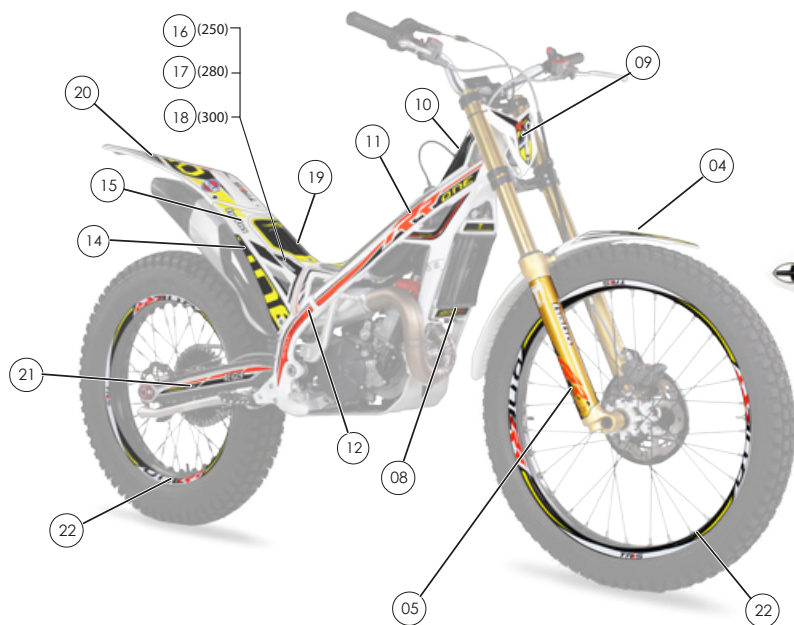

D

C

B

A

Despiece TRRS Raga Racing 2019

Nº	Código	Descripción	Description	Cantidad
1	15068TR300	Conjunto Adhesivos RR 2019 - 300cc	Sticker kit, complete RR 2019 - 300cc	1
2	15068TR280	Conjunto Adhesivos RR 2019 - 280cc	Sticker kit, complete RR 2019 - 280cc	1
3	15068TR250	Conjunto Adhesivos RR 2019 - 250cc	Sticker kit, complete RR 2019 - 250cc	1
4	15068TR101	Adhesivo Guardabarros Delantero RR 2019	Sticker, front mudguard (fender) RR 2019	1
5	15068TR102	Adhesivo Horquilla Izquierda RR 2019	Sticker, fork-leg left RR 2019	1
6	15068TR103	Adhesivo Horquilla Derecha RR 2019	Sticker, fork-leg right RR 2019	1
7	15010TR101	Adhesivo Buje Delantero	Sticker, front hub	1
8	15068TR104	Adhesivo Radiador RR 2019	Racing Sticker, Radiator RR 2019	1
9	15068TR105	Adhesivo Careta Faro RR 2019	Sticker, headlamp mask RR 2019	1
10	15068TR108	Adhesivo Chasis Superior RR 2019	Sticker, upper frame RR 2019	1
11	15068TR106	Juego Adhesivos Chasis RR 2019	Stickers set, frame RR 2019	1
12	15068TR107	Adhesivos Protector Lateral Chasis RR 2019	Stickers, Chassis side protection RR 2019	1
13	15068TR109	Adhesivo Depósito RR 2019	Sticker, fuel tank RR 2019	1
14	15068TR112	Adhesivos Lateral Caja de Filtro RR 2019	Air filter box side RR 2019	1
15	15068TR110	Adhesivo Caja de Filtro RR 2019	Sticker, air filter box RR 2019	1
16	15068TR114	Juego Adhesivos Lateral Caja de Filtro RR 2019 - 250	Sticker, air filter box side RR 2019 - engine size 250	1
17	15068TR115	Juego Adhesivos Lateral Caja de Filtro RR 2019 - 280	Sticker, air filter box side RR 2019 - engine size 280	1
18	15068TR116	Juego Adhesivos Lateral Caja de Filtro RR 2019 - 300	Sticker, air filter box side RR 2019 - engine size 300	1
19	15068TR111	Adhesivo Tapa Caja de Filtro RR 2019	Sticker, air filter access cover RR 2019	1
20	15068TR117	Adhesivo Guardabarros Trasero RR 2019	Sticker, rear mudguard (fender) RR 2019	1
21	15068TR118	Adhesivo Basculante RR 2019	Sticker, swing-arm RR 2019	1
22	15068TR119	Conjunto Adhesivos Llanta RR 2019	Wheel sticker set (rim) RR 2019	1
23	15011TR101	Adhesivo Buje Trasero	Sticker, rear hub	1