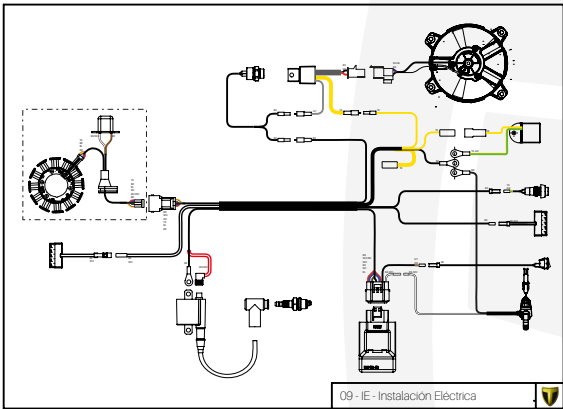

Despiece TRRS XTRACK RR 2019

D