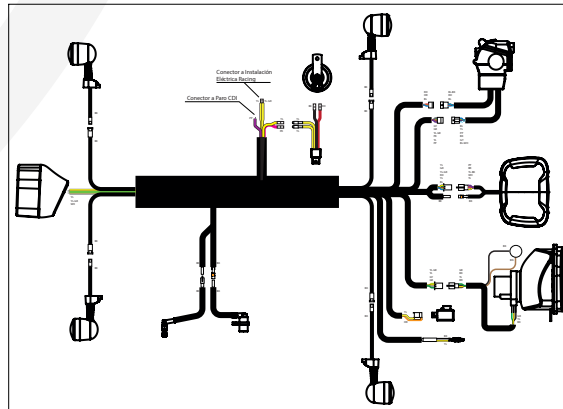

Despiece TRRS XTRACK RR 2019

D

C

B

A