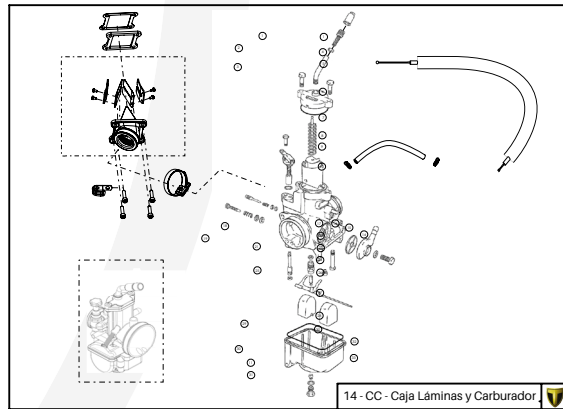

Despiece TRRS XTRACK RR 2019

D

C

B

A