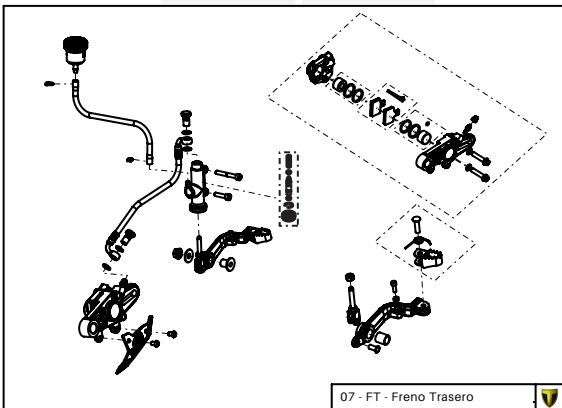

Despiece TRRS XTRACK RR 2019

D

C

B

A