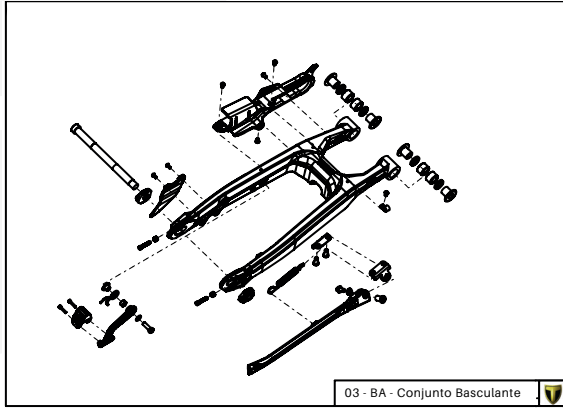

Despiece TRRS XTRACK RR 2019

D