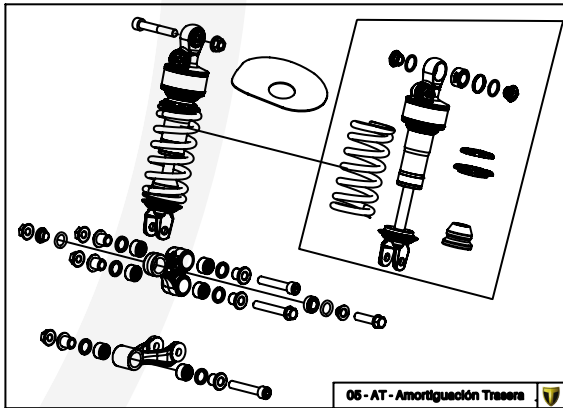

Despiece TRRS XTRACK RR 2019

D

C

B

A