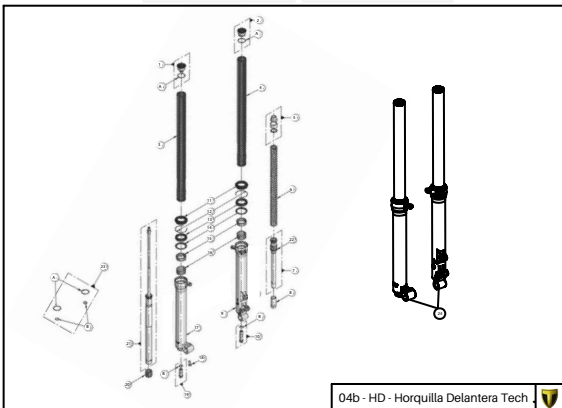

Despiece TRRS XTRACK RR 2019

D

C

B

A