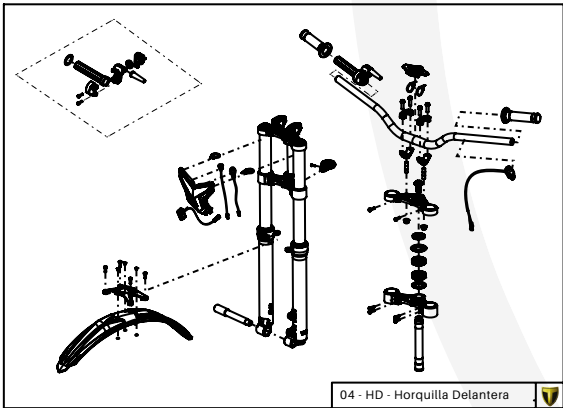

Despiece TRRS XTRACK RR 2019

D

C

B

A