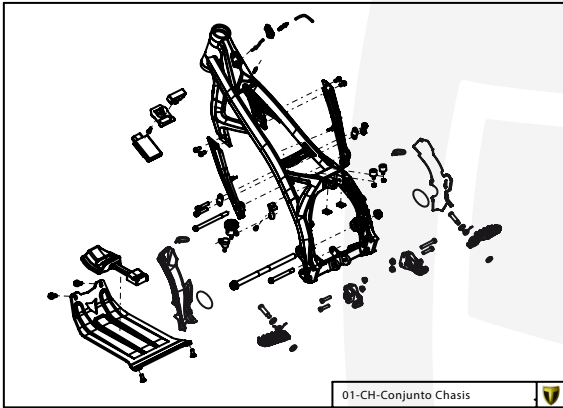

Despiece / Parts Book TRRS GOLD Arranque Eléctrico / Electric Start - 2021

D