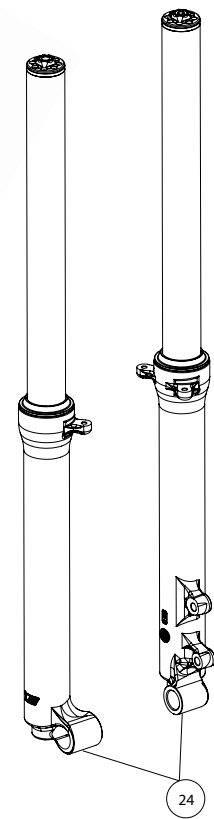

D

C

B

A

Despiece GOLD 2021 Arranque Electrico / Electric Start
04b - HD - Horquilla Delantera Tech / Suspension Tech
TRRS Motorcycles

Despiece / Parts Book TRRS GOLD - Arranque Electrico / Electric Start - 2021

04b - HD - Horquilla Delantera Tech / Front suspension Tech

Nº	Código	Descripción	Description	Cantidad
1	71030	Cjto. tapon regulacion extension	Screw cap rebound set	1
2	71031	Cjto. tapon regulacion precarga muelle	Screw cap preload spring set	1
3	71024	Barra Suspension Derecha-Group Stanchion Tube Replay Right	Stanchion Tube, Right side	1
4	71025	Barra Suspension Izquierda-Group Stanchion Tube Replay Left	Stanchion Tube, Left side	1
5	71033	Cto. Distanciadores Muelle-Group Spacers Spring	Group, Spring spacers	1
6	71034	Muelle Horquilla-Fork Spring (Progr. 3)	Fork Spring	1
7	71035	Cto.Mecanico Bombeo-Group Mechanical Pumping	Group, dampening cartridge	1
8	71036	Cono Limitador Izquierdo-Cone Limit Left	Alignment cone, Left	1
9	71027	Botella Suspension Izquierda-Left Leg (negra)	Lower Leg, left (black)	1
10	71010	Cto.Tornillo Regulacion-Needle Regulation Group	Needle and Regulation Group	1
11	71011	Guardapolvo Horquilla-Dust Seal	Dust Seal	2
12	71012	Circlip Tope Reten-Ring Stopper Oil Seal	Oil Seal retention clip	2
13	71013	Reten Horquilla-Oil Seal	Oil Seal	2
14	71014	Anillo Tope Glacier-Ring Stop Bushing Oil Seal	Bushing stop ring	2
15	71015	Glacier Barra Horquilla-Bush Du Ø39XØ43X15	Bushing Du Ø39XØ43X15	2
16	71016	Glacier Botella Horquilla-Bush Du Ø38XØ40X20	Bushing Du Ø38XØ40X20	2
17	71028	Botella Suspension Derecha-Right Leg (negro)	Lower leg, Right (black)	1
18	71018	Tornillo Allen-Screw Tceib M8X18 Din 7984	Bolt, Allen M8X18 Din 7984	1
19	71040	Cto. Tornillo Regulacion- Group Lock Screw Hydraulic Pump	Group, Hydraulic dampener end cap	1
20	71020	Cono Limitador Derecho-Cone Limit Right	Alignment cone,	1
21	71042	Cartucho Hidraulico-Group Cartridge	Group, Cartridge	1
22	71043	Anillo Tope Muelle-Support Ring For Spring Limit	Guide Ring, Limit spring	1
23	71044	Kit Toricas-Group Rings Seal	O-ring kit	1
24	04019TR100	Conjunto Horquilla Delantera	Front suspension, complete	1