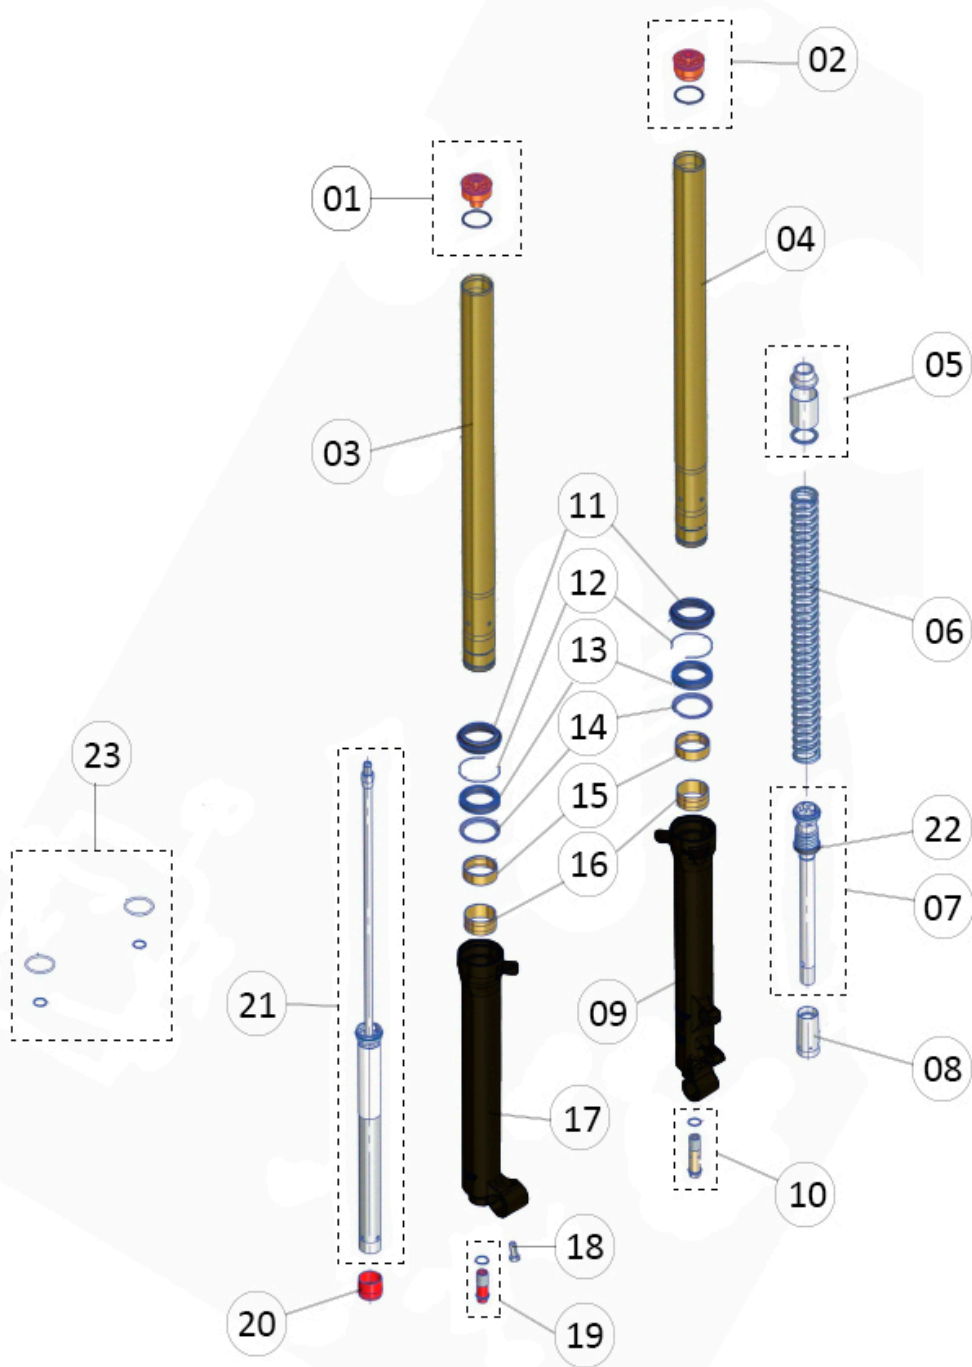

D

C

B

A

Despiece GOLD 2021 Arranque Electrico / Electric Start
04b - HD - Horquilla Delantera Tech / Suspension Tech
TRRS Motorcycles

Despiece / Parts Book TRRS GOLD - Arranque Electrico / Electric Start - 2021

04b - HD - Horquilla Delantera Tech / Front suspension Tech

Nº	Código	Descripción	Description	Cantidad
1	71030	Cjto. tapon regulacion extension	Screw cap rebound set	1
2	71031	Cjto. tapon regulacion precarga muelle	Screw cap preload spring set	1
3	71024	Barra Suspension Derecha-Group Stanchion Tube Replay Right	Stanchion Tube, Right side	1
4	71025	Barra Suspension Izquierda-Group Stanchion Tube Replay Left	Stanchion Tube, Left side	1
5	71033	Cto. Distanciadores Muelle-Group Spacers Spring	Group, Spring spacers	1
6	71034	Muelle Horquilla-Fork Spring (Progr. 3)	Fork Spring	1
7	71035	Cto.Mecanico Bombeo-Group Mechanical Pumping	Group, dampening cartridge	1
8	71036	Cono Limitador Izquierdo-Cone Limit Left	Alignment cone, Left	1
9	71027	Botella Suspension Izquierda-Left Leg (negra)	Lower Leg, left (black)	1
10	71010	Cto.Tornillo Regulacion-Needle Regulation Group	Needle and Regulation Group	1
11	71011	Guardapolvo Horquilla-Dust Seal	Dust Seal	2
12	71012	Circlip Tope Reten-Ring Stopper Oil Seal	Oil Seal retention clip	2
13	71013	Reten Horquilla-Oil Seal	Oil Seal	2
14	71014	Anillo Tope Glacier-Ring Stop Bushing Oil Seal	Bushing stop ring	2
15	71015	Glacier Barra Horquilla-Bush Du Ø39XØ43X15	Bushing Du Ø39XØ43X15	2
16	71016	Glacier Botella Horquilla-Bush Du Ø38XØ40X20	Bushing Du Ø38XØ40X20	2
17	71028	Botella Suspension Derecha-Right Leg (negro)	Lower leg, Right (black)	1
18	71018	Tornillo Allen-Screw Tceib M8X18 Din 7984	Bolt, Allen M8X18 Din 7984	1
19	71040	Cto. Tornillo Regulacion- Group Lock Screw Hydraulic Pump	Group, Hydraulic dampener end cap	1
20	71020	Cono Limitador Derecho-Cone Limit Right	Alignment cone,	1
21	71042	Cartucho Hidraulico-Group Cartridge	Group, Cartridge	1
22	71043	Anillo Tope Muelle-Support Ring For Spring Limit	Guide Ring, Limit spring	1
23	71044	Kit Toricas-Group Rings Seal	O-ring kit	1
24	04019TR100	Conjunto Horquilla Delantera	Front suspension, complete	1