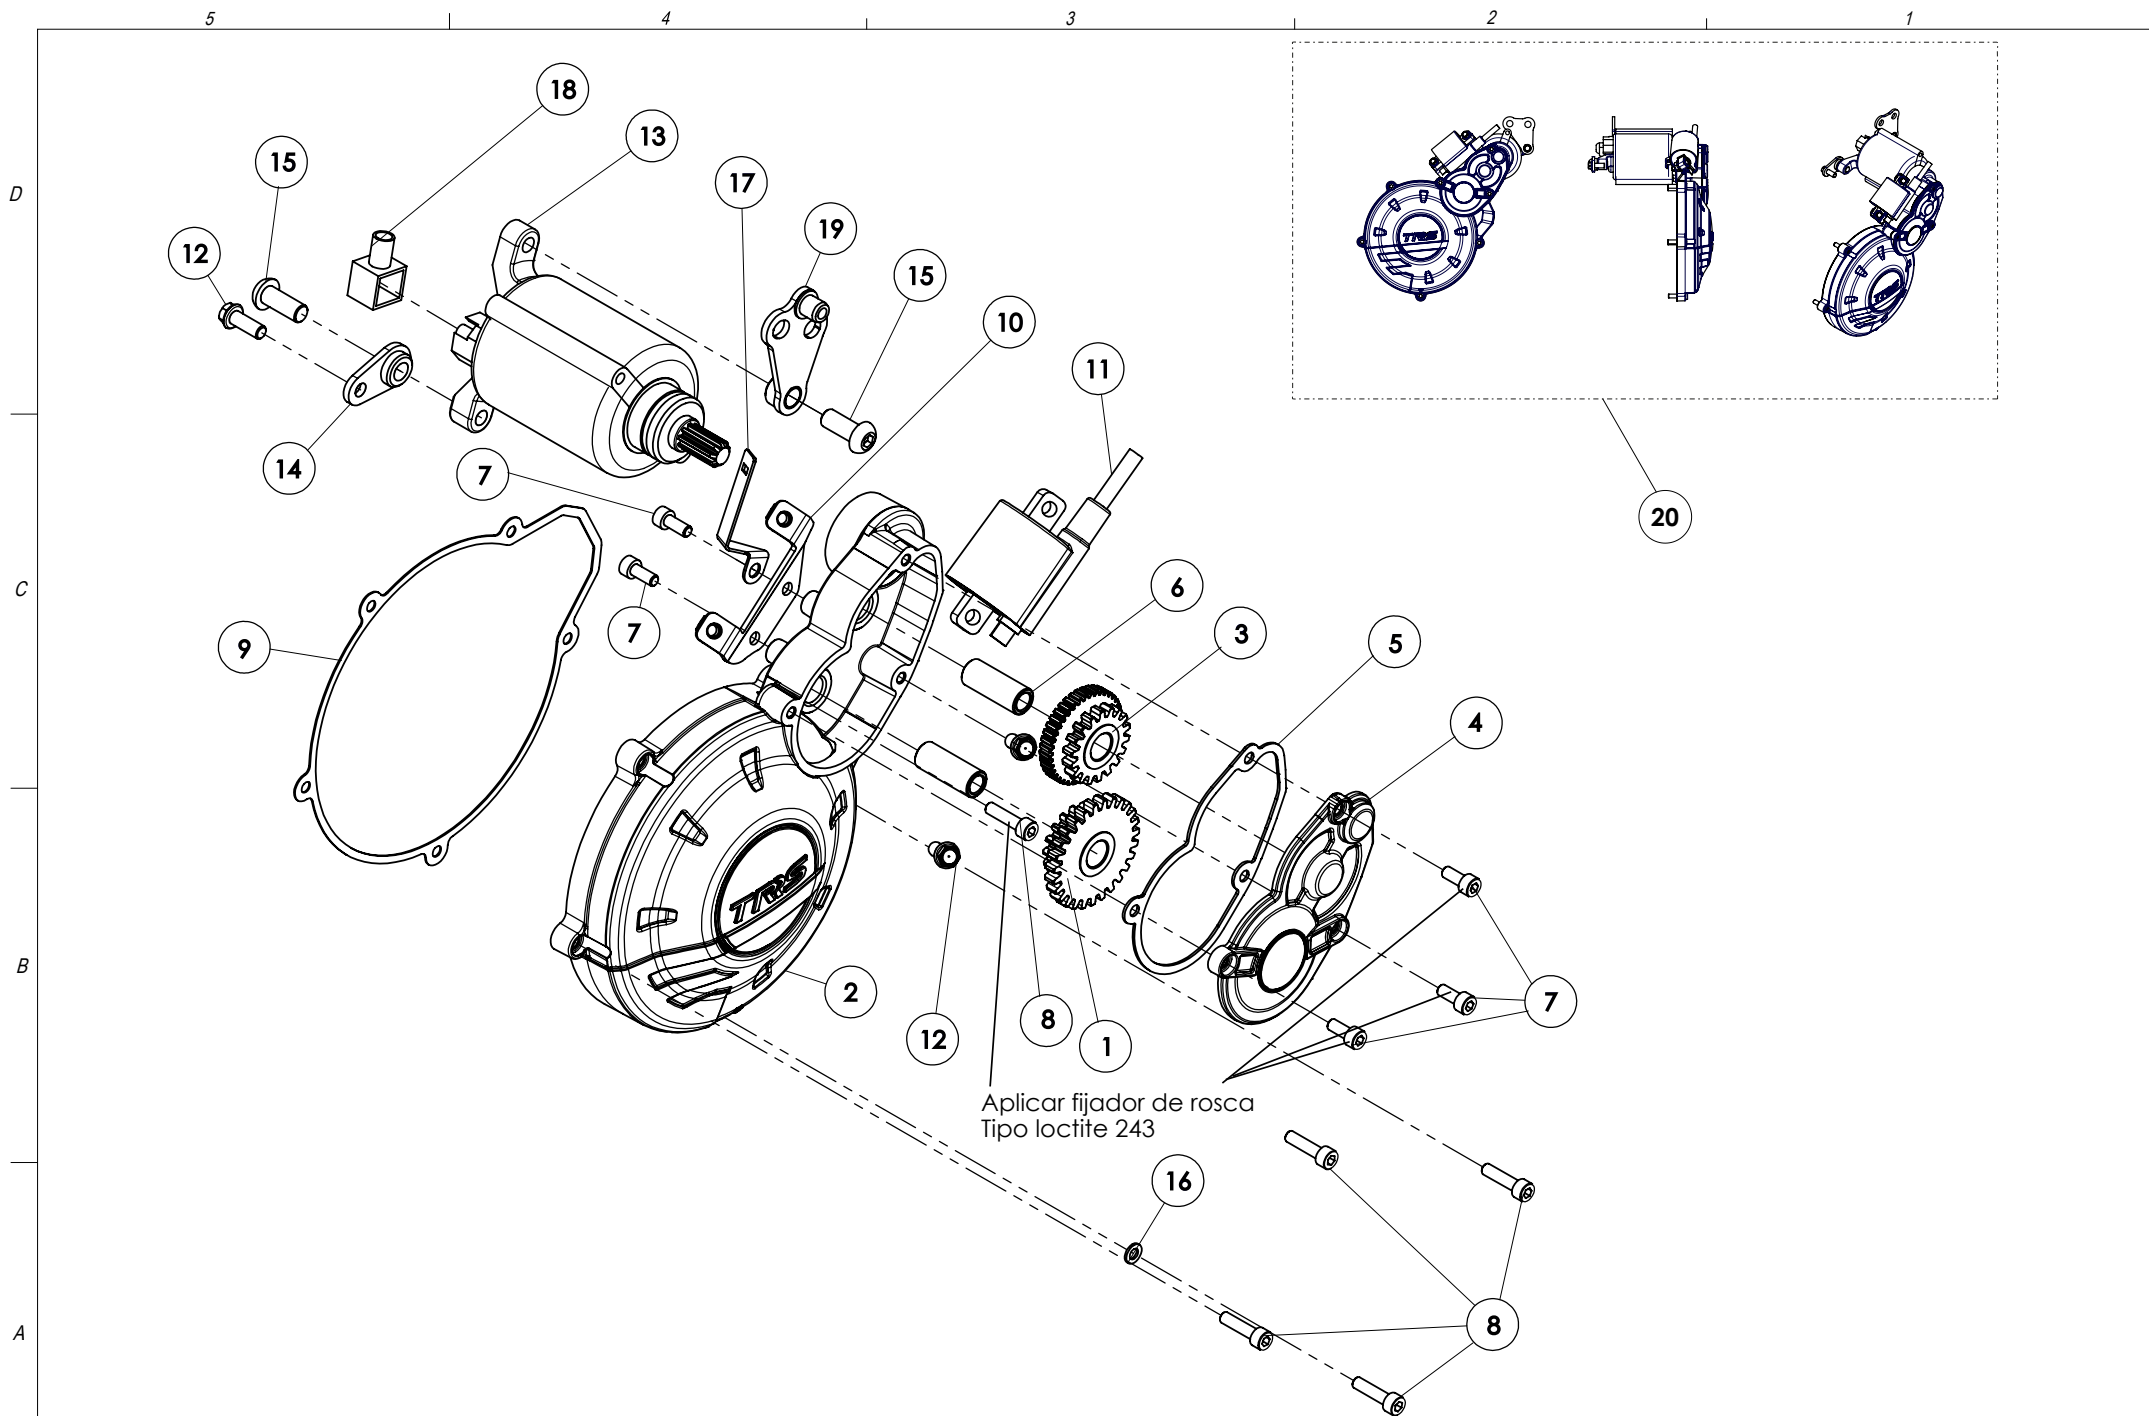

Despiece GOLD 2021 Arranque Electrico / Electric Start
10 - AE-Arranque Electrico
TRRS Motorcycles

Despiece / Parts Book TRRS GOLD - Arranque Electrico / Electric Start - 2021

10 - AE-Arranque Electrico - Listado de piezas

Nº	Código	Descripción	Description	Cantidad
1	10005MT100	Piñones arranque electrico secundario	Second gear set electric starter	1
2	10001MT101	Tapa arranque electrico (Gold)	Cover electric starter	1
3	10004MT100	Piñones arranque electrico primario	First gear set electric starter	1
4	10002MT100	Tapa registro arranque electrico	Gear cover electric starter	1
5	10007MT100	Junta tapa registro	Gasket gear cover electric starter	1
6	10008MT100	Eje engranaje	Shaft gear	2
7	50124	Tornillo allen M5x12	Screw allen M5x12	5
8	50112	Tornillo allen M5x20	Bolt allen M5x20	5
9	08003MT100	Junta tapa encendido	Gasket, Ignition cover	1
10	10009MT100	Soporte bobina arranque electrico	Support ignition coil electric starter	1
11	70203	Bobina	Ignition coil	1
12	50903	Tornillo hexagonal con valona M6x16	Bolt hexagonal with washer M6x16	3
13	70257	Motor arranque electrico 12V	Starter motor 12V	1
14	10011MT100	Soporte inferior motor de arranque	Lower bracket starter engine	1
15	50201	Tornillo allen alomado M8x20	Bolt allen M8x20	2
16	56103	Arandela Cooper Tapa Bomba 5x9x1	Copper washer, water-pump cover 5x9x1	1
17	01040TR100	Soporte conector encendido arranque electrico	Ignition connector support electric start	1
18	70252	Capuchon cable bateria	Battery wire protector	1
19	10013MT100	Soporte superior motor de arranque II	Upper bracket starter engine II	1
20	10000MT102	Conjunto arranque electrico Gold II	Electric starter set Gold II	1