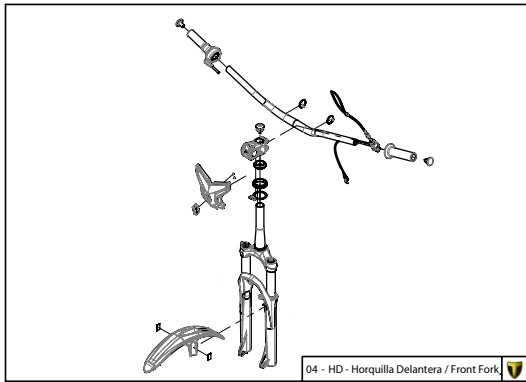

Despiece TRRS ON-E KIDS 16" / 2021

D

C

B

A