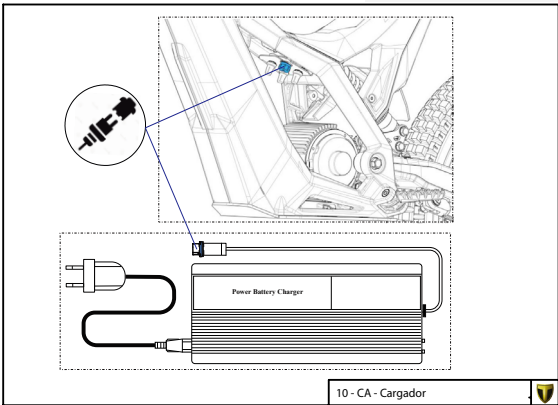

Despiece TRRS ON-E KIDS 16" / 2021

D