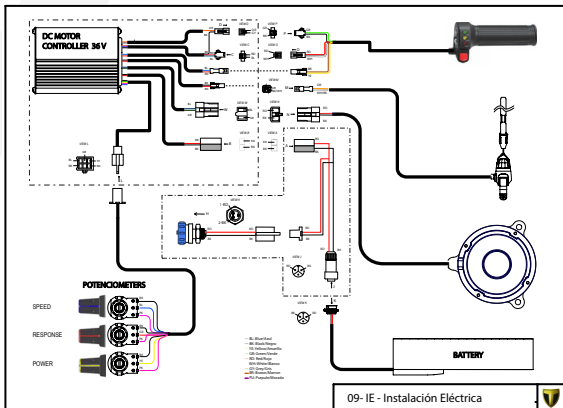

Despiece TRRS ON-E KIDS 16" / 2021

D

C

B

A