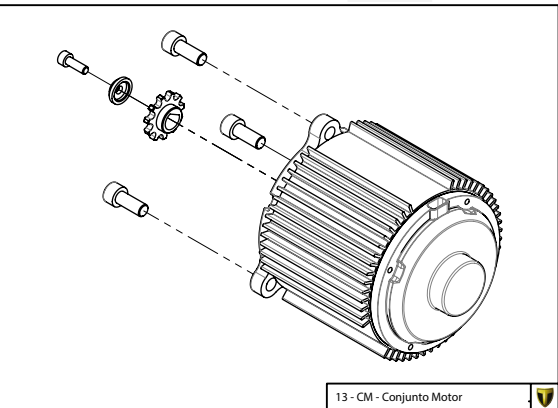

Despiece TRRS ON-E KIDS 16" / 2021

D

C

B

A