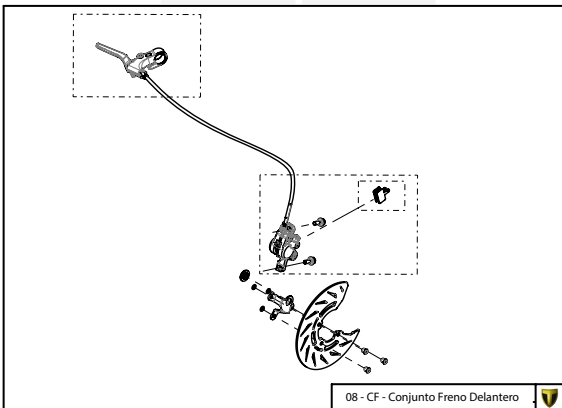

Despiece TRRS ON-E KIDS 16" / 2021

D

C

B

A