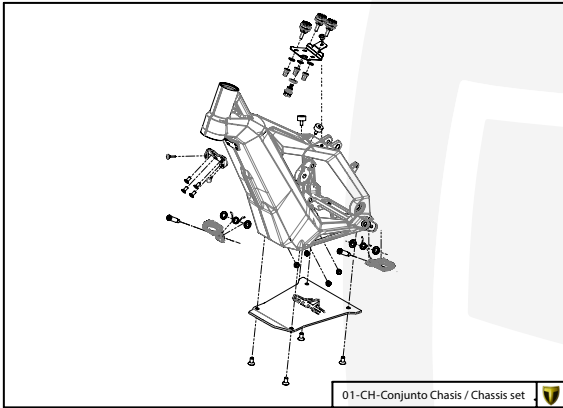

Despiece TRRS ON-E KIDS 16" / 2021

D