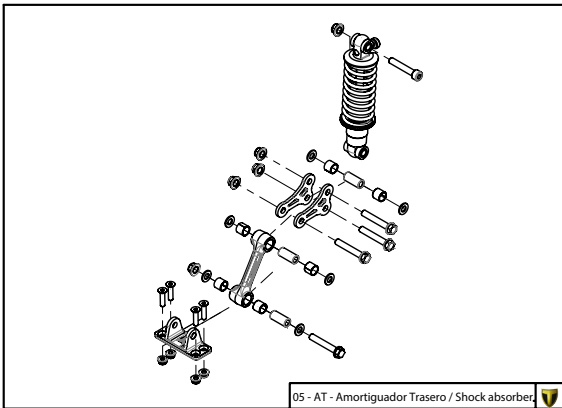

Despiece TRRS ON-E KIDS 16" / 2021

D

C

B

A