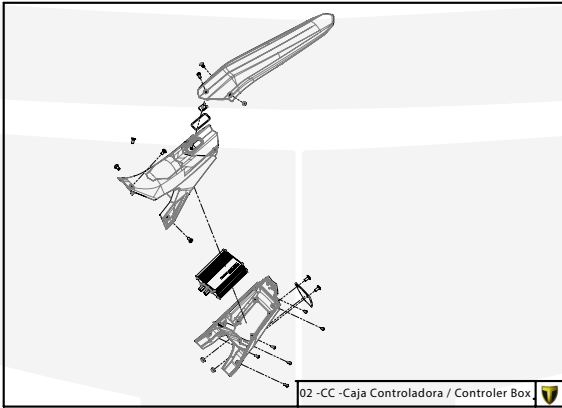

Despiece TRRS ON-E KIDS 16" / 2021

D