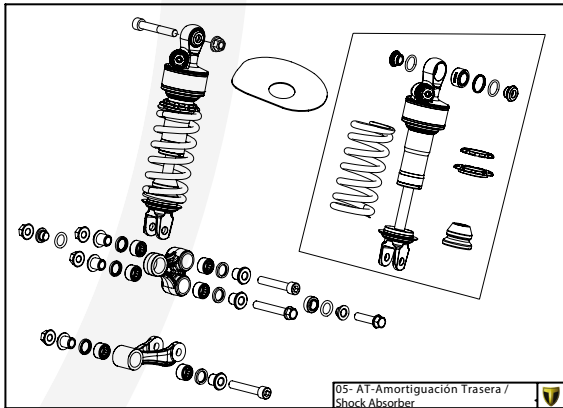

Despiece TRRS Raga Racing 2021

D

C

B

A