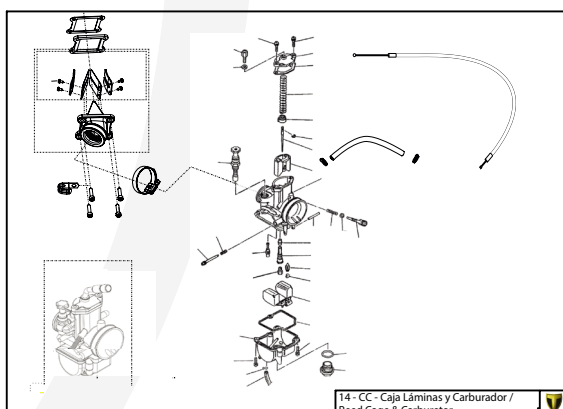

Despiece TRRS Raga Racing 2021

D

C

B

A