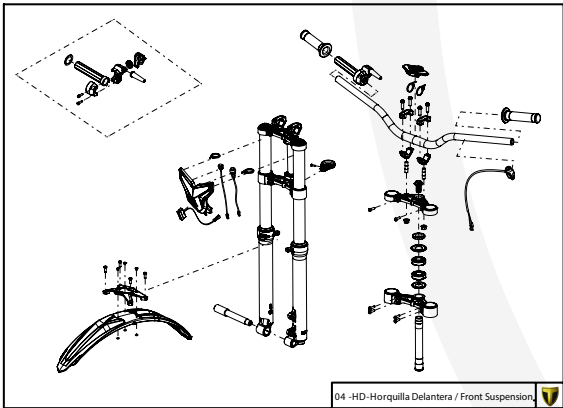

Despiece TRRS Raga Racing 2021

D

C

B

A