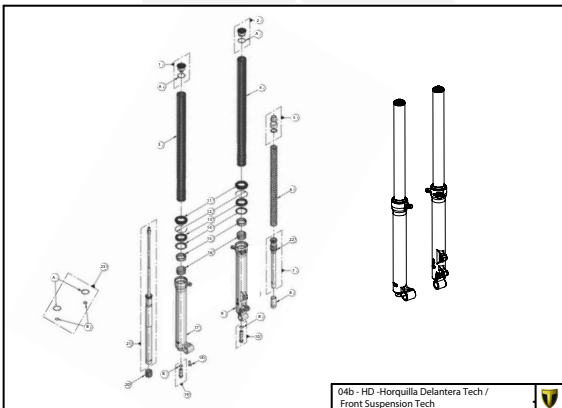

Despiece TRRS Raga Racing 2021

D

C

B

A