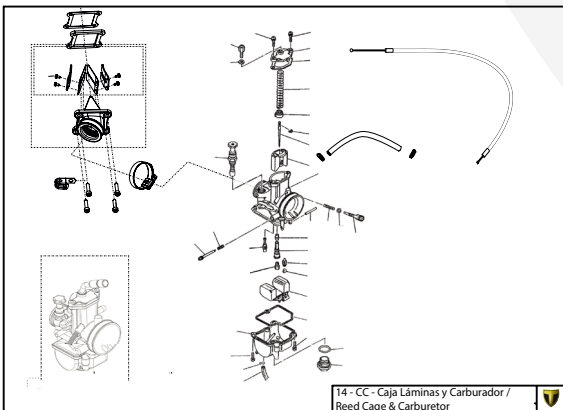

Despiece TRRS XTRACK Raga Racing WITH ELECTRIC START 2021

D

C

B

A