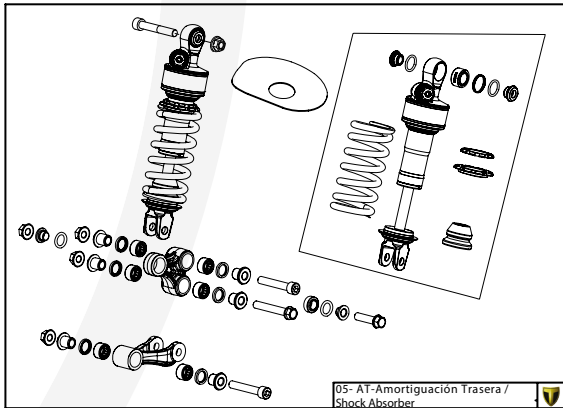

Despiece TRRS XTRACK Raga Racing WITH ELECTRIC START 2021

D

C

B

A