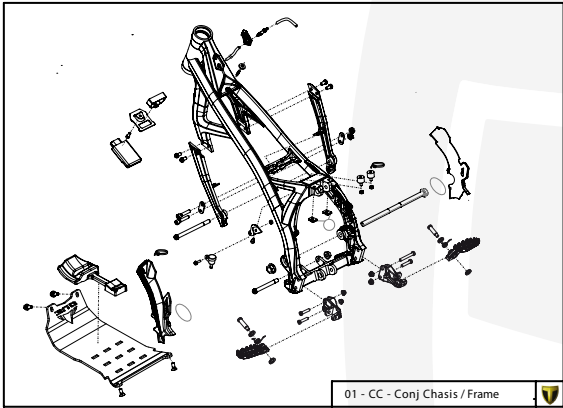

Despiece TRRS XTRACK Raga Racing WITH ELECTRIC START 2021

D