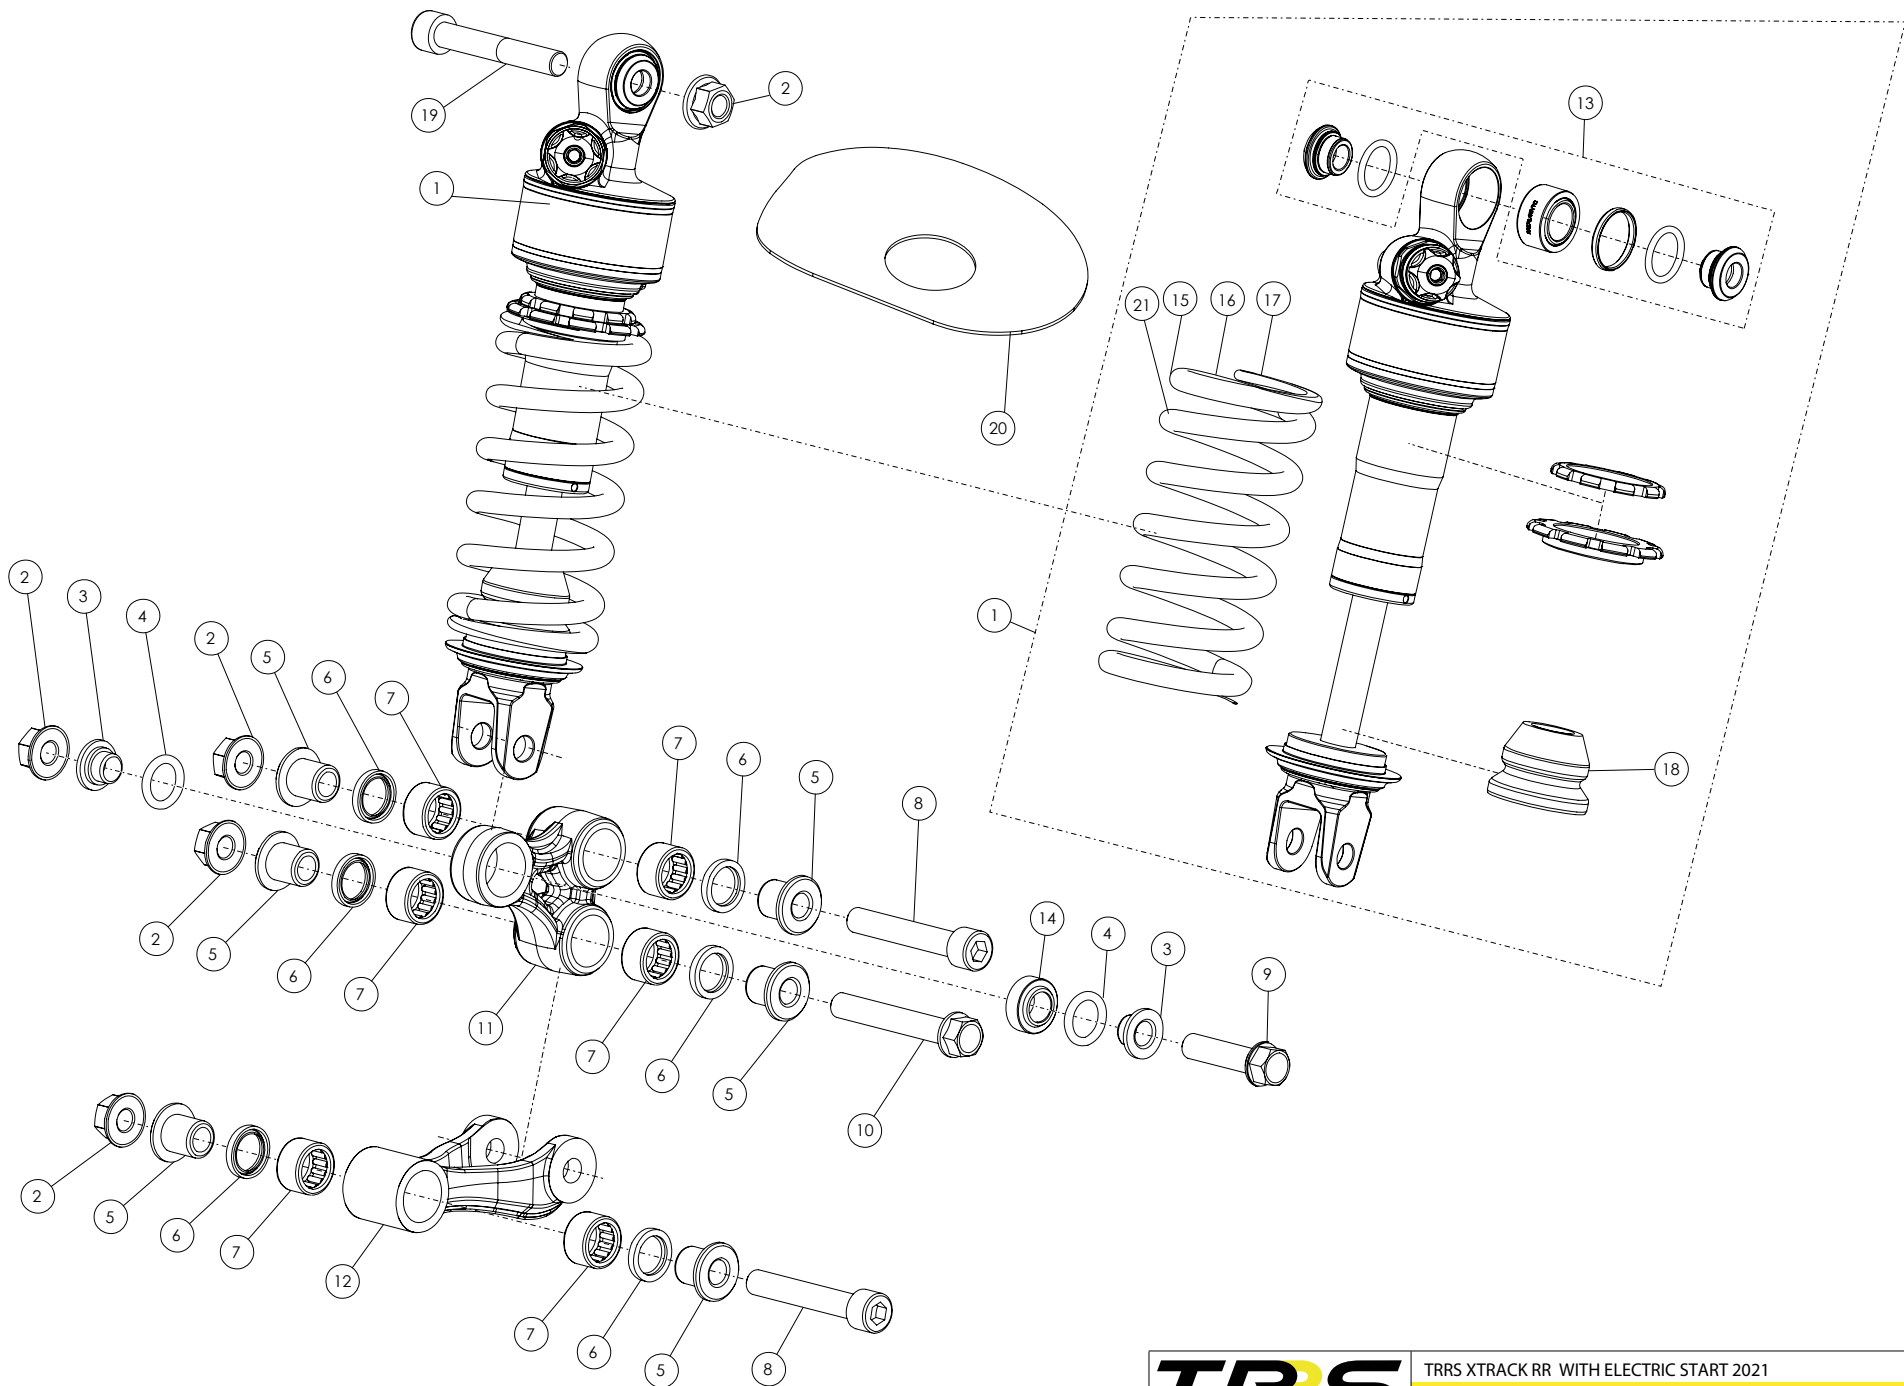

## Despiece TRRS XTRACK Raga Racing WITH ELECTRIC START 2021

04b - HD - Horquilla Delantera Tech / Front Suspension Tech

Nº	Código	Descripción	Description	Cantidad
1	71001	Cjto. tapon regulacion extension	Screw cap rebound set	1
2	71002	Cjto. tapon regulacion precarga muelle	Screw cap preload spring set	1
3	71024	Barra Suspension Derecha-Group Stanchion Tube Replay Right	Stanchion Tube, Right side	1
4	71025	Barra Suspension Izquierda-Group Stanchion Tube Replay Left	Stanchion Tube, Left side	1
5	71005	Cto. Distanciadores Muelle-Group Spacers Spring	Group, Spring spacers	1
6	71026	Muelle Horquilla-Fork Spring (Progr. 3)	Fork Spring	1
7	71007	Cto.Mecanico Bombeo-Group Mechanical Pumping	Group, dampening cartridge	1
8	71008	Cono Limitador Izquierdo-Cone Limit Left	Alignment cone, Left	1
9	71027	Botella Suspension Izquierda-Left Leg	Lower Leg, left	1
10	71010	Cto.Tornillo Regulacion-Needle Regulation Group	Needle and Regulation Group	1
11	71011	Guardapolvo horquilla	Dust seal	1
12	71012	Circlip Tope Reten-Ring Stopper Oil Seal	Oil Seal retention clip	2
13	71013	Reten Horquilla-Oil Seal	Oil Seal	2
14	71014	Anillo Tope Glacier-Ring Stop Bushing Oil Seal	Bushing stop ring	2
15	71015	Glacier Barra Horquilla-Bush Du Ø39XØ43X15	Bushing Du Ø39XØ43X15	2
16	71016	Glacier Botella Horquilla-Bush Du Ø38XØ40X20	Bushing Du Ø38XØ40X20	2
17	71017	Botella Suspension Derecha-Right Leg	Lower leg, Right	1
18	71018	Tornillo Allen-Screw Tceib M8X18 Din 7984	Bolt, Allen M8X18 Din 7984	1
19	71019	Cto. Tornillo Regulacion- Group Lock Screw Hydraulic Pump	Group, Hydraulic dampener end cap	1
20	71020	Cono Limitador Derecho-Cone Limit Right	Alignment cone,	1
21	71029	Cartucho Hidraulico-Group Cartridge	Group, Cartridge	1
22	71022	Anillo Tope Muelle-Support Ring For Spring Limit	Guide Ring, Limit spring	1
23	71023	Kit Toricas-Group Rings Seal	O-ring kit	1
24	04019TR100	Conjunto horquilla delantera	Front suspension, complete	1