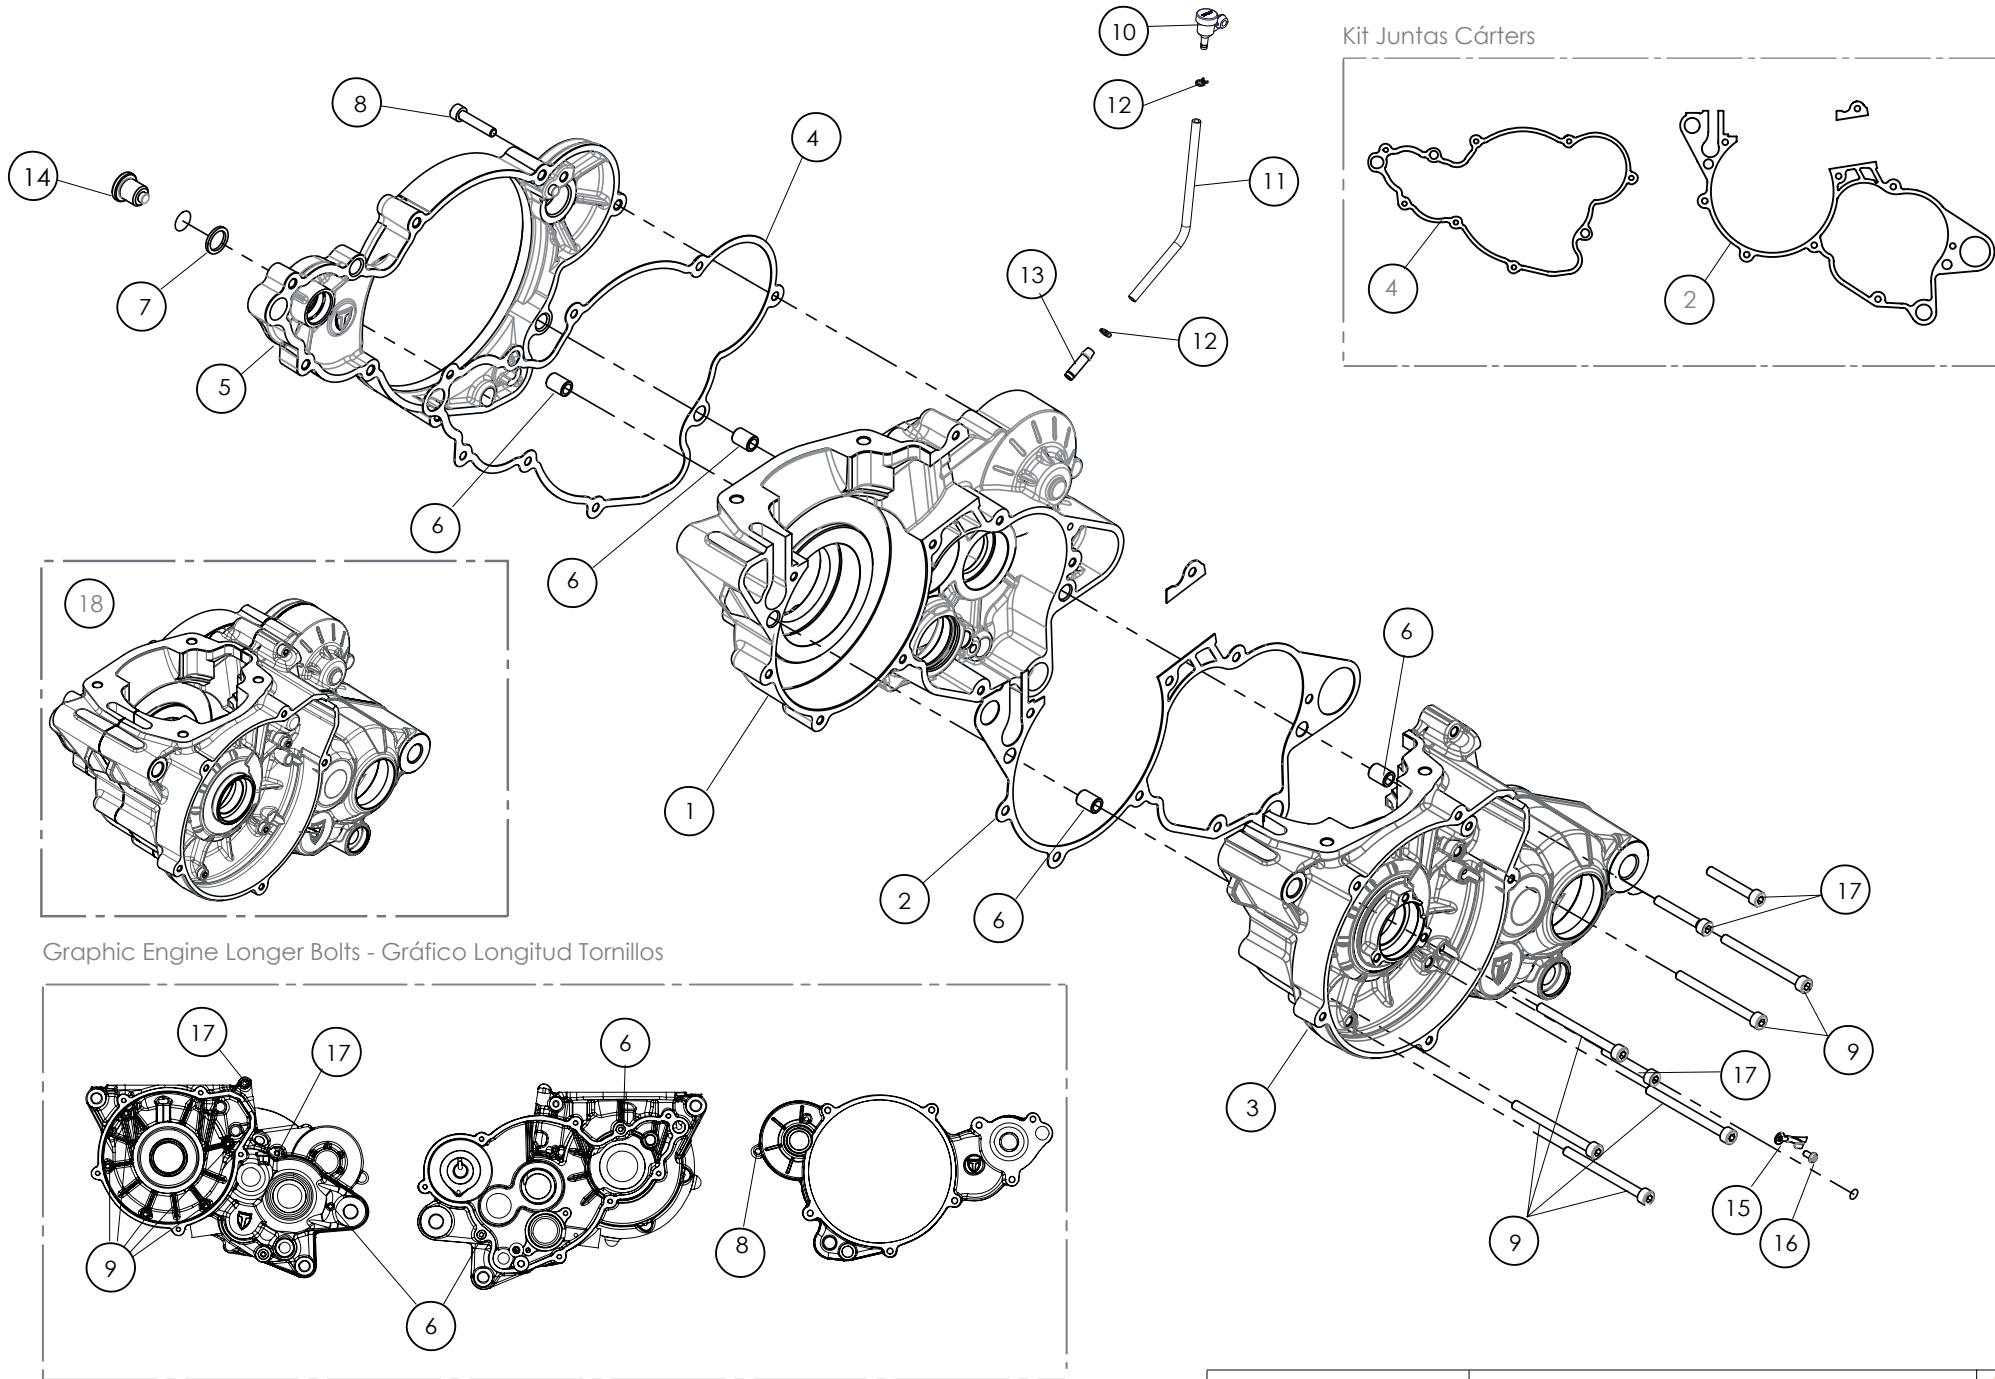

Kit Juntas Cárters

Graphic Engine Longer Bolts - Gráfico Longitud Tornillos

TRRS XTRACK RR WITH ELECTRIC START 2021
03 - CM - Cárters Motor / Engine Case Halve
TRRS Motorcycles

Despiece TRRS XTRACK Raga Racing WITH ELECTRIC START 2021

03 - CM - Cárters Motor / Engine Case Halve

Nº	Código	Descripción	Description	Cantidad
1	03022MT100	Carter derecho II	<i>Crankcase right II</i>	1
2	03024MT100	Junta carter central II	<i>Engine case gasket II</i>	1
3	03023MT100	Carter izquierdo arranque electrico II	<i>Left crankcase electric starter II</i>	1
4	03011MT100	Junta carter embrague	<i>Gasket, clutch cover</i>	1
5	03018MT100	Tapa interior embrague	<i>Inner clutch cover</i>	1
6	57002	Centrador carter	<i>Centering bushing, crank case</i>	4
7	56104	Arandela 12X16X1.5 cobre	<i>Copper washer, 12x16x1.5</i>	3
8	50121	Tornillo allen M5X30	<i>Bolt allen M5x30</i>	1
9	50117	Tornillo allen M5X60	<i>Bolt allen M5x60</i>	6
10	01018TR100	Depósito desvaporizador	<i>Ventilation reservoir</i>	1
11	62104	Tubo tubo goma desvaporizador carter	<i>Rubber hose crankcase vent</i>	1
12	58010	Clip Tubo desvaporizador	<i>Clip, vent hose retention</i>	2
13	704A0	Racord desvaporizador metal	<i>Breather straight tube</i>	1
14	03003MT100	Tapón vaciado aceite con imán	<i>Drain plug oil with magnet</i>	2
15	58016	Abrazadera regulable revestida con vinilo Ø3	<i>Adjustable clamp vinyl coated Ø3</i>	1
16	50B01	Tornillo M3x6 Phillips	<i>Bolt M3x6 Phillips</i>	1
17	50116	Tornillo allen M5X35	<i>Bolt allen M5x35</i>	3
18	03026MT100	Conjunto carteres arranque electrico II	<i>Engine case set electric starter II</i>	1