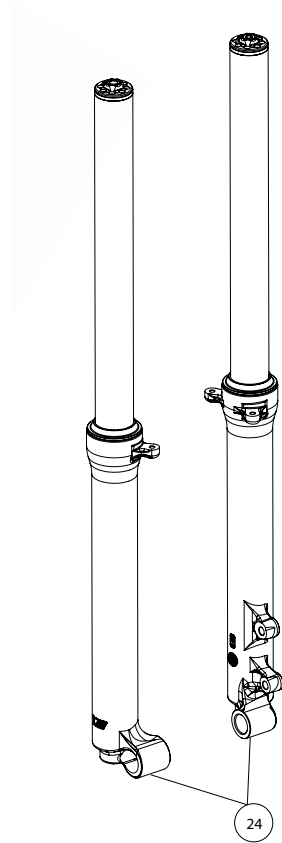

D

C

B

A

Despiece TRRS XTRACK Raga Racing WITH ELECTRIC START 2021

04b - HD - Horquilla Delantera Tech / Front Suspension Tech

Nº	Código	Descripción	Description	Cantidad
1	71001	Cjto. tapon regulacion extension	Screw cap rebound set	1
2	71002	Cjto. tapon regulacion precarga muelle	Screw cap preload spring set	1
3	71024	Barra Suspension Derecha-Group Stanchion Tube Replay Right	Stanchion Tube, Right side	1
4	71025	Barra Suspension Izquierda-Group Stanchion Tube Replay Left	Stanchion Tube, Left side	1
5	71005	Cto. Distanciadores Muelle-Group Spacers Spring	Group, Spring spacers	1
6	71026	Muelle Horquilla-Fork Spring (Progr. 3)	Fork Spring	1
7	71007	Cto.Mecanico Bombeo-Group Mechanical Pumping	Group, dampening cartridge	1
8	71008	Cono Limitador Izquierdo-Cone Limit Left	Alignment cone, Left	1
9	71027	Botella Suspension Izquierda-Left Leg	Lower Leg, left	1
10	71010	Cto.Tornillo Regulacion-Needle Regulation Group	Needle and Regulation Group	1
11	71011	Guardapolvo horquilla	Dust seal	1
12	71012	Circlip Tope Reten-Ring Stopper Oil Seal	Oil Seal retention clip	2
13	71013	Reten Horquilla-Oil Seal	Oil Seal	2
14	71014	Anillo Tope Glacier-Ring Stop Bushing Oil Seal	Bushing stop ring	2
15	71015	Glacier Barra Horquilla-Bush Du Ø39XØ43X15	Bushing Du Ø39XØ43X15	2
16	71016	Glacier Botella Horquilla-Bush Du Ø38XØ40X20	Bushing Du Ø38XØ40X20	2
17	71017	Botella Suspension Derecha-Right Leg	Lower leg, Right	1
18	71018	Tornillo Allen-Screw Tceib M8X18 Din 7984	Bolt, Allen M8X18 Din 7984	1
19	71019	Cto. Tornillo Regulacion- Group Lock Screw Hydraulic Pump	Group, Hydraulic dampener end cap	1
20	71020	Cono Limitador Derecho-Cone Limit Right	Alignment cone,	1
21	71029	Cartucho Hidraulico-Group Cartridge	Group, Cartridge	1
22	71022	Anillo Tope Muelle-Support Ring For Spring Limit	Guide Ring, Limit spring	1
23	71023	Kit Toricas-Group Rings Seal	O-ring kit	1
24	04019TR100	Conjunto horquilla delantera	Front suspension, complete	1