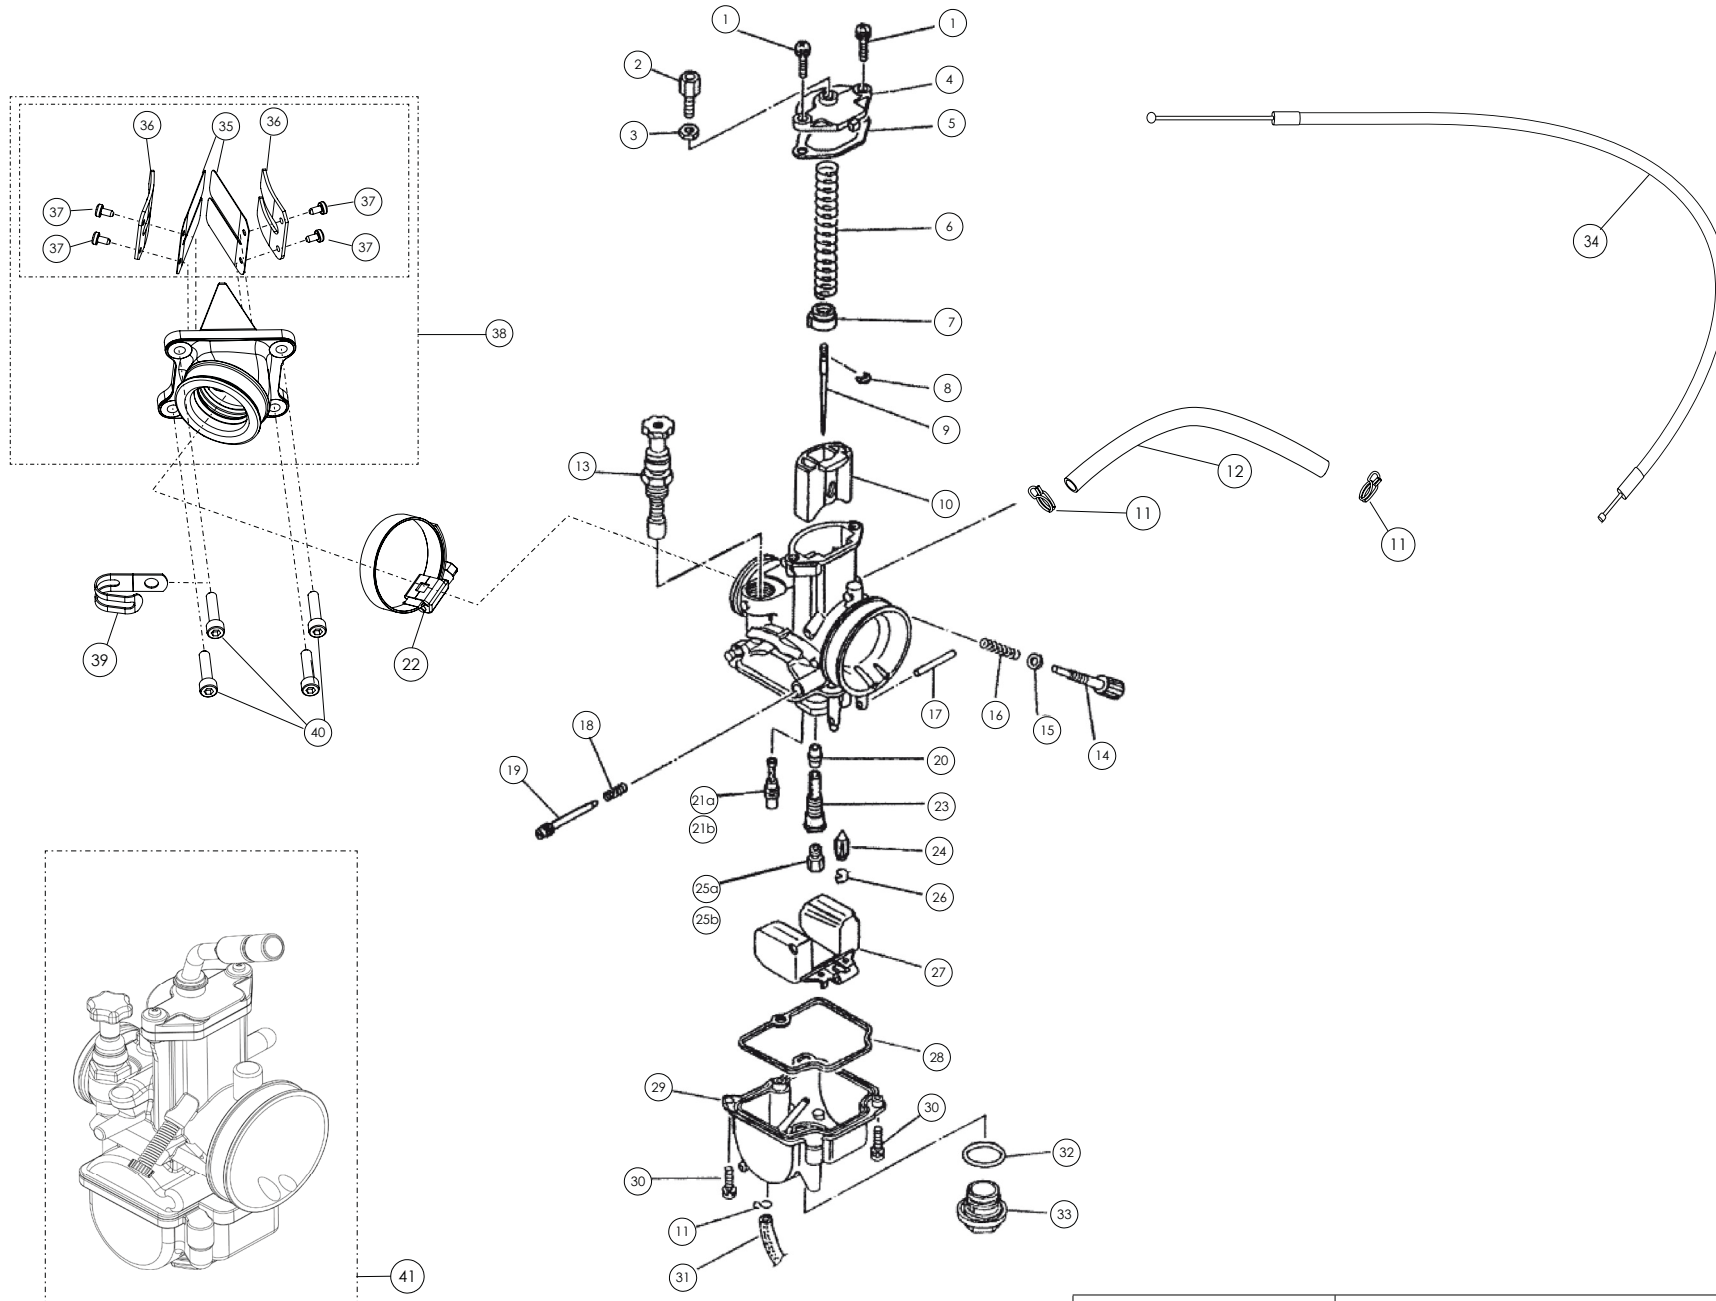

## Despiece TRRS XTRACK Raga Racing WITH ELECTRIC START 2021

14 - CC - Caja de Láminas y Carburador / Reed Cage &amp; Carburetor

Nº	Código	Descripción	Description	Cantidad
1	-	-	Screw, top cover	-
2	-	-	Cable Adjuster	-
3	-	-	Nut, Cable Adjuster	-
4	-	-	Top Cover	-
5	-	-	Gasket, Top	-
6	-	-	Spring, Throttle Valve	-
7	-	-	Collar, Throttle Spring	-
8	-	-	Clip, Jet Needle	-
9	<b>72010</b>	Aguja JJH 4º punto	Jet Needle JJH 4º step	1
10	-	-	Throttle Valve	-
11	<b>58010</b>	Clip Tubo	Fuel hose clip	2
12	<b>62002</b>	Tubo Gasolina	Fuel hose	1
13	-	-	Starter Valve (pull knob) Complete	-
14	-	-	Idle Adjuster	-
15	-	-	Washer, Idle Adjuster	-
16	-	-	Spring, Idle Adjuster	-
17	-	-	Float Pin	-
18	-	-	Spring, Air Adjuster	-
19	-	-	Air Adjust Screw	-
20	-	-	Needle Jet	-
21	<b>72006</b>	Chiclé bajas 48 (250-280-300cc)	Slow Jet 48 (250-280-300cc)	1
22	<b>58011</b>	Abrazadera Norma30/45	Clamp, Norma 30/45	1
23	-	-	Needle Jet Holder SDGAA	-
24	-	-	Float Valve Complete	-
25	<b>72003</b>	Chiclé principal (250-280-300cc)	Main Jet (250-280-300cc)	1
26	-	-	Clip, Float Valve	-
27	-	-	Float	-