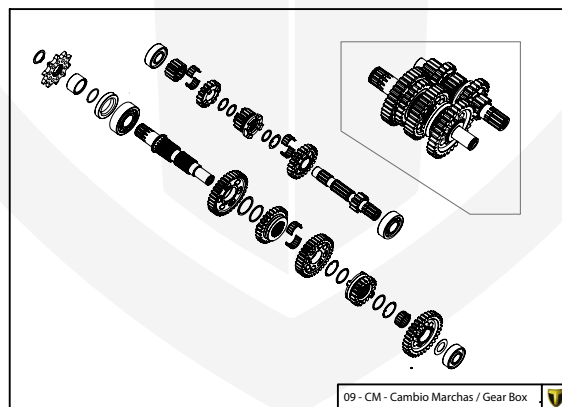

# Despiece TRRS XTRACK Raga Racing WITH ELECTRIC START 2021

D

C

B

A

D

C

B