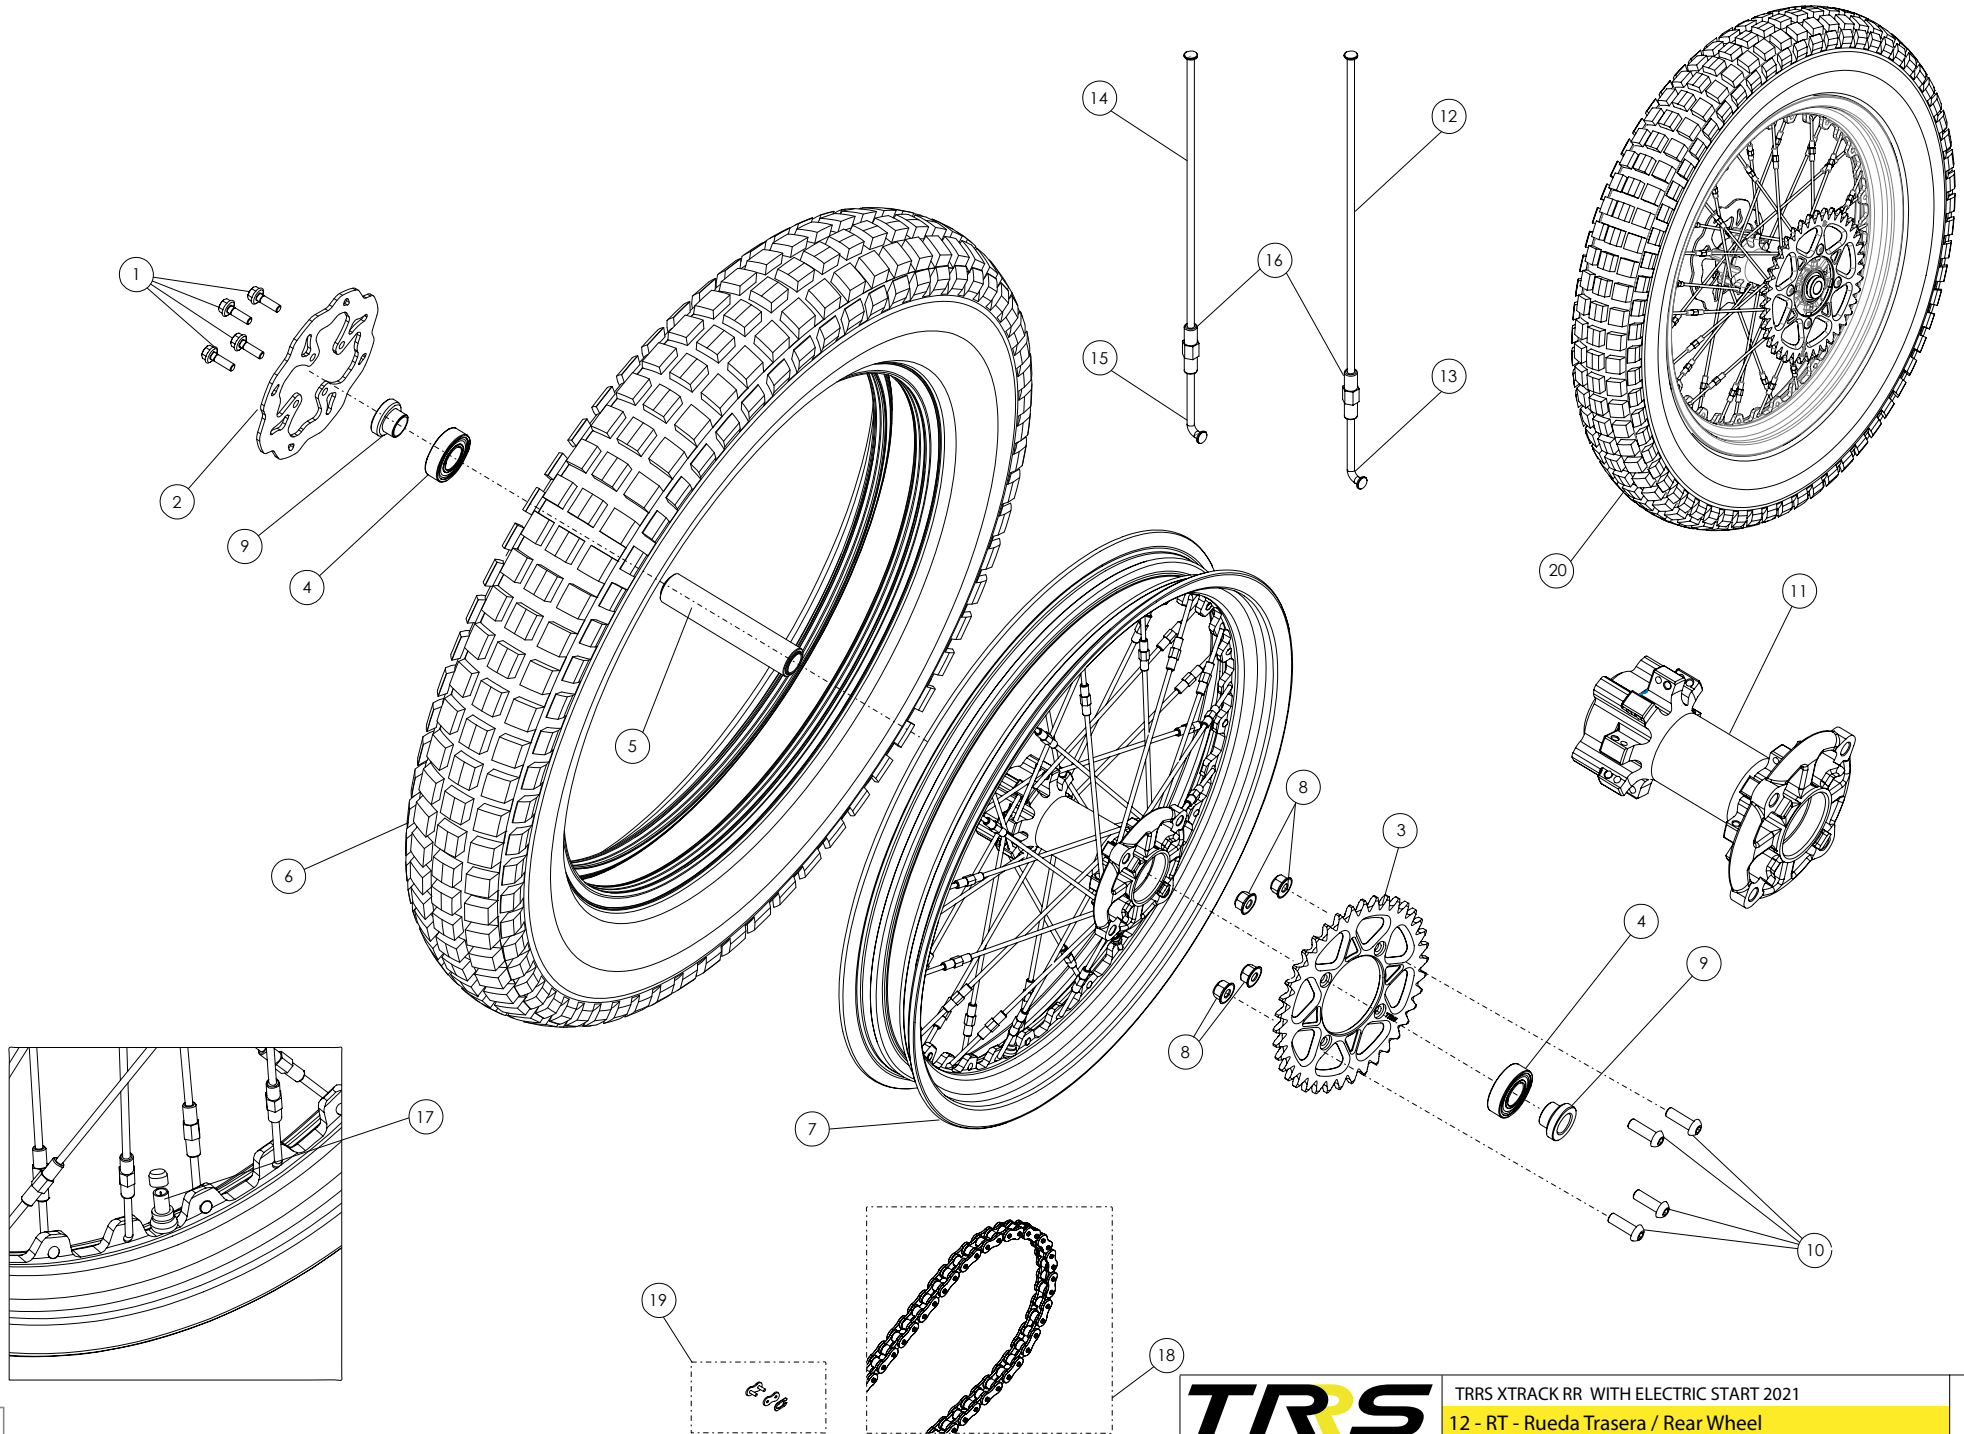

Despiece TRRS XTRACK Raga Racing WITH ELECTRIC START 2021

12 - RT - Rueda Trasera / Rear Wheel

Nº	Código	Descripción	Description	Cantidad
1	50402	Tornillo DIN6921 M6x20 - Disco Freno Trasero	<i>Bolt, DIN 6921 M6x20 - Rear brake disc rotor</i>	4
2	70314	Disco Freno Trasero TRS	<i>Brake disc rotor, rear TRS</i>	1
3	12007TR100	Corona 40z Racing ligera anodizado negro (250-280-300cc)	<i>Rear sprocket 40z Racing lightweight black anodized (250-28-300cc)</i>	1
4	52101	Rodamiento 6004	<i>Bearing, 6004</i>	2
5	70751	Casquillo Interior Buje	<i>Bushing, interior hub</i>	1
6	70752	Neumático Trasero - Michelin x11 4,00 R18	<i>Rear tyre - Michelin X11 4.00 R18</i>	1
7	70798	Conjunto llanta trasera (Buje blanco + Llanta aligerada roja)	<i>Rear rim set (White hub + red light rim)</i>	1
8	51402	Tuerca DIN 6927 Autoblocante M8 - Corona	<i>Nut, DIN 6927 self locking M8 - Sprocket</i>	4
9	12002TR100	Casquillo Distanciador Rueda	<i>Spacer bushing, wheel</i>	2
10	50207	Tornillo DIN 7380 M8x25 - Corona	<i>Bolt, DIN 7380 M8x25 - Sprocket</i>	4
11	70767	Buje Trasero	<i>Rear hub</i>	1
12	70755	Radio M4x0,7 LG. 175/18º	<i>Spoke, M4x0.7 long 175/18 - Right side</i>	16
13	70756	Radio M4x0,7 LG. 36/95º	<i>Spoke, M4x0.7 short 36/95 - Right side</i>	16
14	70757	Radio M4x0,7 LG. 165/12º	<i>Spoke, M4x0.7 long 165/12 - Left side</i>	16
15	70758	Radio M4x0,7 LG. 34,5/103º	<i>Spoke, M4x0.7 short 34.5/103 - Left side</i>	16
16	70759	Tuerca Radios Doble Rosca M4	<i>Nipple (nut) double-end threaded M4</i>	32
17	70760	Válvula	<i>Valve</i>	1
18	70401	Cadena 100 pasos / 135 EBXL (520) (250-280-300cc)	<i>Chain 100 Links (250-280-300cc)</i>	1
19	70402	Enganche Cadena	<i>Chain master-link</i>	1
20a	70796	Cjto. Rueda trasera (Neumatico, buje blanco, llanta aligerada roja, adhesivo buje y llanta RR2021)	<i>Rear wheel set (Tire, white hub, light red rim, stickers RR2021)</i>	1
20b	70797	Cjto. Rueda trasera (Corona 45Z Racing, buje blanco, llanta aligerada roja, adhesivo buje y llanta RR 2021)	<i>Rear wheel set (Rear racing sprocket 45Z, White hub, red light rim, stickers RR2021)</i>	1