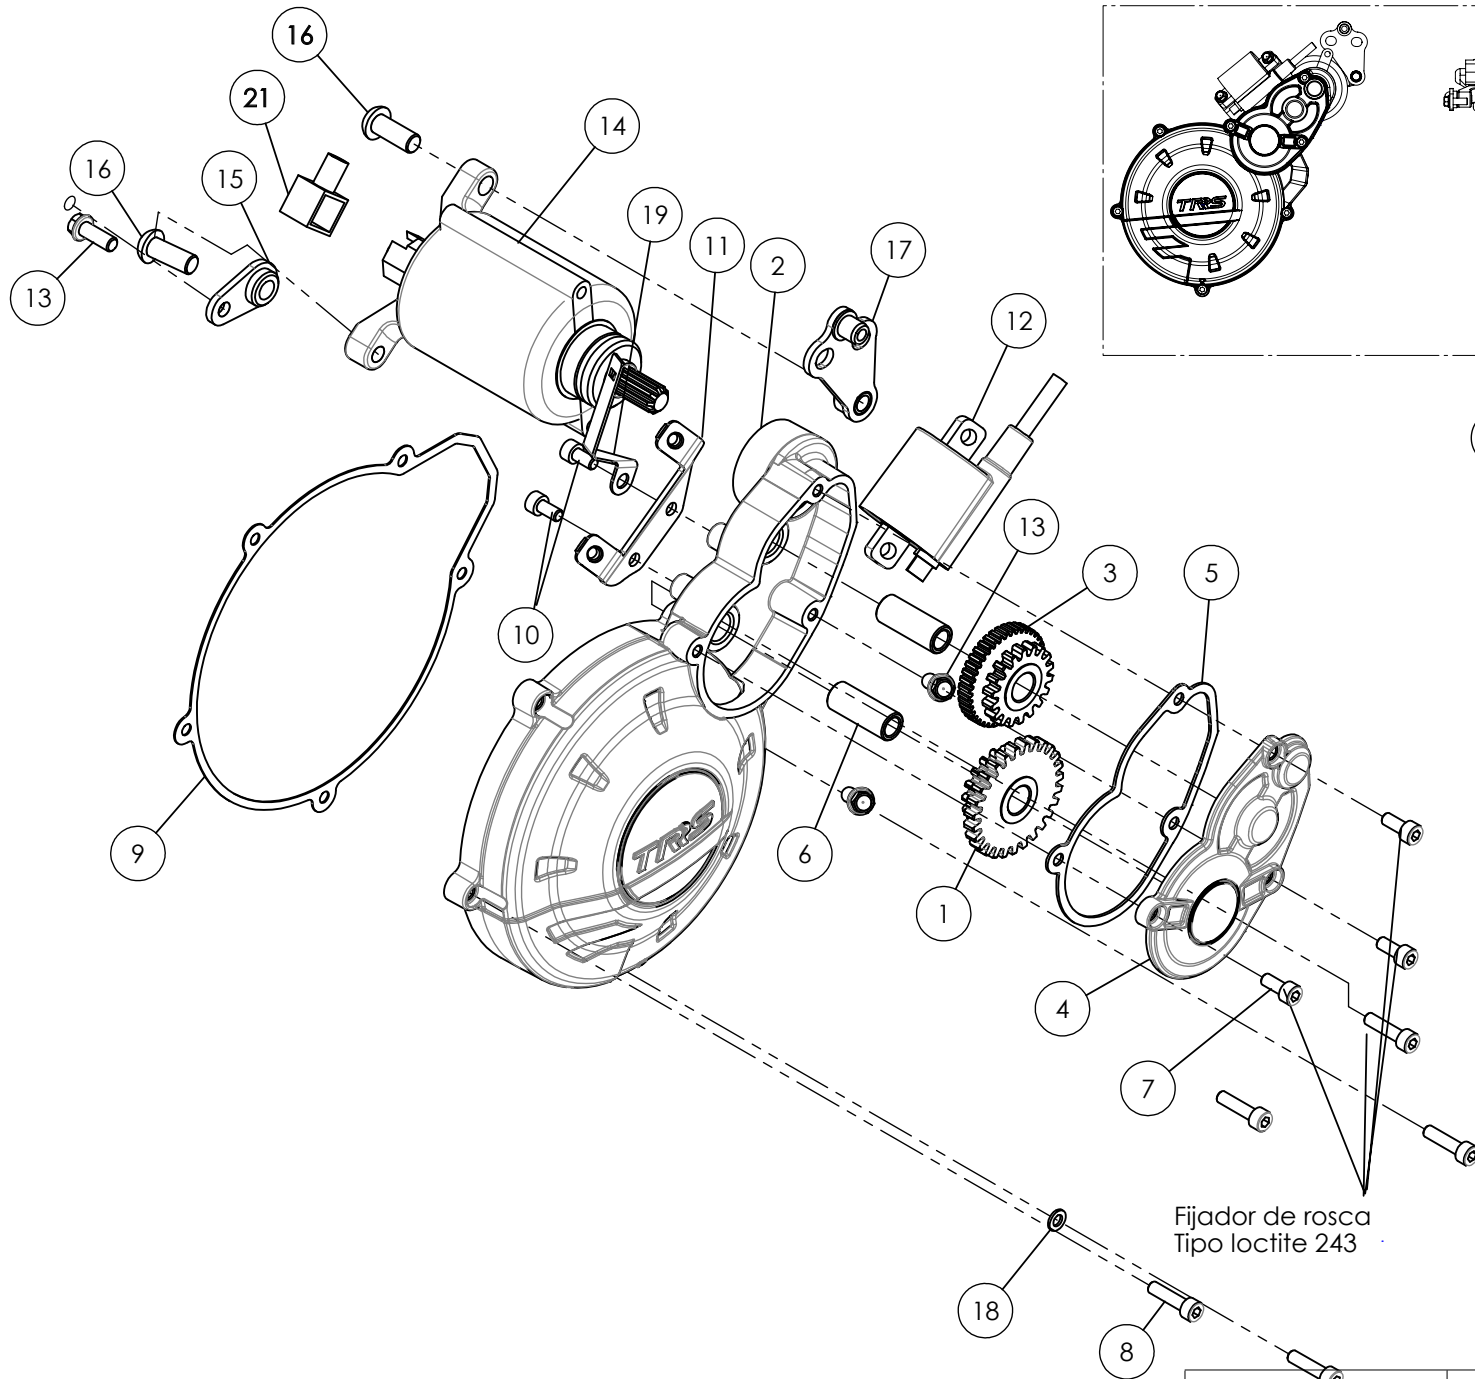

20

Fijador de rosca
Tipo locite 243

TRRS XTRACK RR WITH ELECTRIC START 2021
10 - AE- Arranque eléctrico / Electric Start
TRRS Motorcycles

Despiece TRRS XTRACK Raga Racing WITH ELECTRIC START 2021

10 - AE- Arranque eléctrico / Electric Start

Nº	Código	Descripción	Description	Cantidad
1	10005MT100	Piñones arranque electrico secundario	Second gear set electric starter	1
2	10001MT100	Tapa arranque electrico	Cover electric starter	1
3	10004MT100	Piñones arranque electrico primario	First gear set electric starter	1
4	10002MT100	Tapa registro arranque electrico	Gear cover electric starter	1
5	10007MT100	Junta tapa registro	Gasket gear cover electric starter	1
6	10008MT100	Eje engranaje	Shaft gear	2
7	50124	Tornillo allen M5x12	Screw allen M5x12	3
8	50112	Tornillo allen M5x20	Bolt allen M5x20	5
9	08003MT100	Junta tapa encendido	Gasket, Ignition cover	1
10	50122	Tornillo Din 912 Allen M5X10 - Pletina Selector	Bolt, DIN 912 M5x10 - Selector plate	2
11	10009MT100	Soporte bobina arranque electrico	Support ignition coil electric starter	1
12	70203	Bobina	Coil	1
13	50903	Tornillo hexagonal con valona M6x16	Bolt hexagonal with washer M6x16	3
14	70243	Motor arranque	Starter engine	1
15	10011MT100	Soporte inferior motor de arranque	Lower bracket starter engine	1
16	50201	Tornillo allen alomado M8x20	Bolt allen M8x20	2
17	10012MT100	Soporte superior motor de arranque	Upper bracket starter engine	1
18	56103	Arandela cobre 5x9x1	Copper washer, 5x9x1	1
19	01022TR100	Soporte conector encendido	Ignition connector support	1
20	10000MT100	Conjunto arranque electrico	Electric starter set	1
21	70252	Capuchon cable bateria	Battery wire protector	1