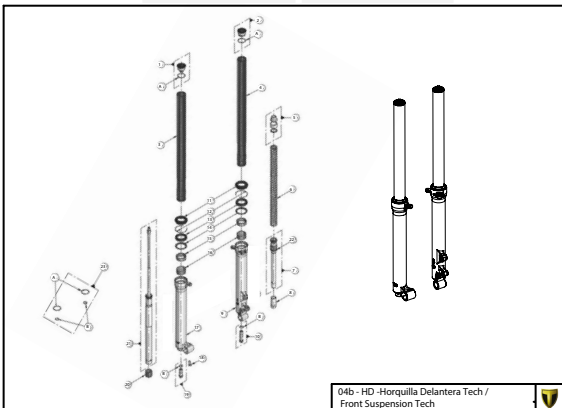

Despiece TRRS XTRACK Raga Racing WITH ELECTRIC START 2021

D

C

B

A