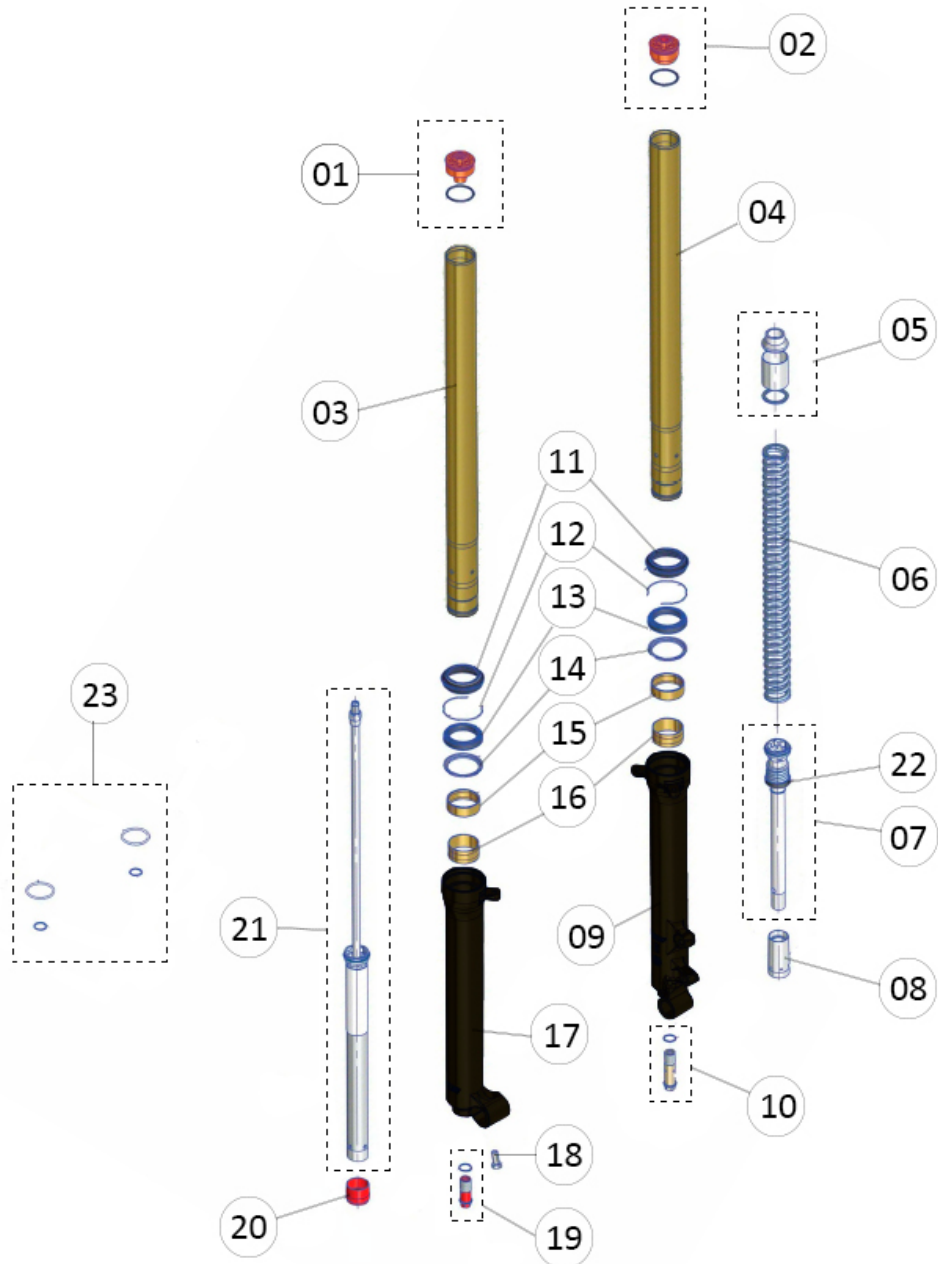

D

C

B

A

Despiece TRRS XTRACK Raga Racing WITH ELECTRIC START 2021

04b - HD - Horquilla Delantera Tech / Front Suspension Tech

Nº	Código	Descripción	Description	Cantidad
1	71001	Cjto. tapon regulacion extension	Screw cap rebound set	1
2	71002	Cjto. tapon regulacion precarga muelle	Screw cap preload spring set	1
3	71024	Barra Suspension Derecha-Group Stanchion Tube Replay Right	Stanchion Tube, Right side	1
4	71025	Barra Suspension Izquierda-Group Stanchion Tube Replay Left	Stanchion Tube, Left side	1
5	71005	Cto. Distanciadores Muelle-Group Spacers Spring	Group, Spring spacers	1
6	71026	Muelle Horquilla-Fork Spring (Progr. 3)	Fork Spring	1
7	71007	Cto.Mecanico Bombeo-Group Mechanical Pumping	Group, dampening cartridge	1
8	71008	Cono Limitador Izquierdo-Cone Limit Left	Alignment cone, Left	1
9	71027	Botella Suspension Izquierda-Left Leg	Lower Leg, left	1
10	71010	Cto.Tornillo Regulacion-Needle Regulation Group	Needle and Regulation Group	1
11	71011	Guardapolvo horquilla	Dust seal	1
12	71012	Circlip Tope Reten-Ring Stopper Oil Seal	Oil Seal retention clip	2
13	71013	Reten Horquilla-Oil Seal	Oil Seal	2
14	71014	Anillo Tope Glacier-Ring Stop Bushing Oil Seal	Bushing stop ring	2
15	71015	Glacier Barra Horquilla-Bush Du Ø39XØ43X15	Bushing Du Ø39XØ43X15	2
16	71016	Glacier Botella Horquilla-Bush Du Ø38XØ40X20	Bushing Du Ø38XØ40X20	2
17	71017	Botella Suspension Derecha-Right Leg	Lower leg, Right	1
18	71018	Tornillo Allen-Screw Tceib M8X18 Din 7984	Bolt, Allen M8X18 Din 7984	1
19	71019	Cto. Tornillo Regulacion- Group Lock Screw Hydraulic Pump	Group, Hydraulic dampener end cap	1
20	71020	Cono Limitador Derecho-Cone Limit Right	Alignment cone,	1
21	71029	Cartucho Hidraulico-Group Cartridge	Group, Cartridge	1
22	71022	Anillo Tope Muelle-Support Ring For Spring Limit	Guide Ring, Limit spring	1
23	71023	Kit Toricas-Group Rings Seal	O-ring kit	1
24	04019TR100	Conjunto horquilla delantera	Front suspension, complete	1