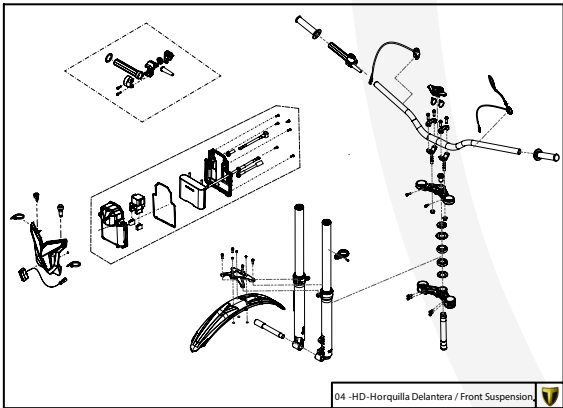

Despiece TRRS XTRACK Raga Racing WITH ELECTRIC START 2021

D

C

B

A