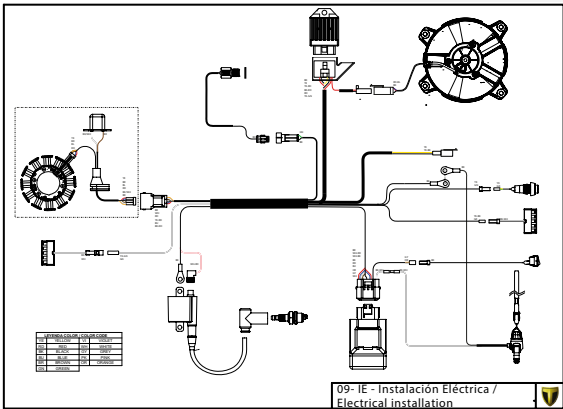

Despiece TRRS XTRACK Raga Racing WITH ELECTRIC START 2021

D