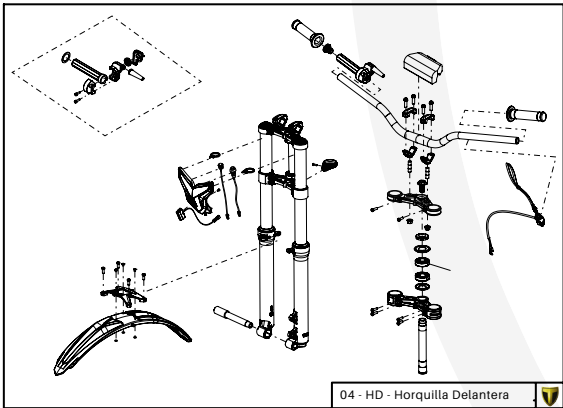

Despiece / Parts Book TRRS GOLD - 2022

D

C

B

A