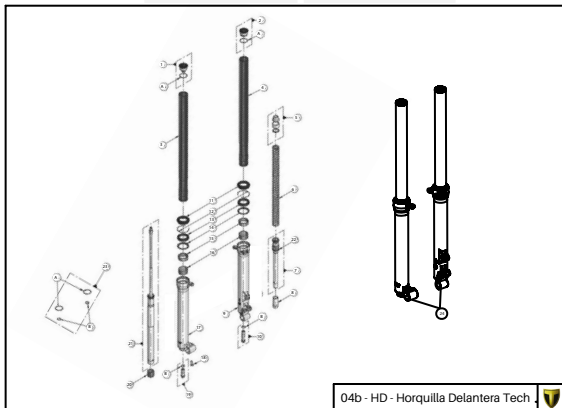

Despiece / Parts Book TRRS GOLD - 2022

D

C

B

A