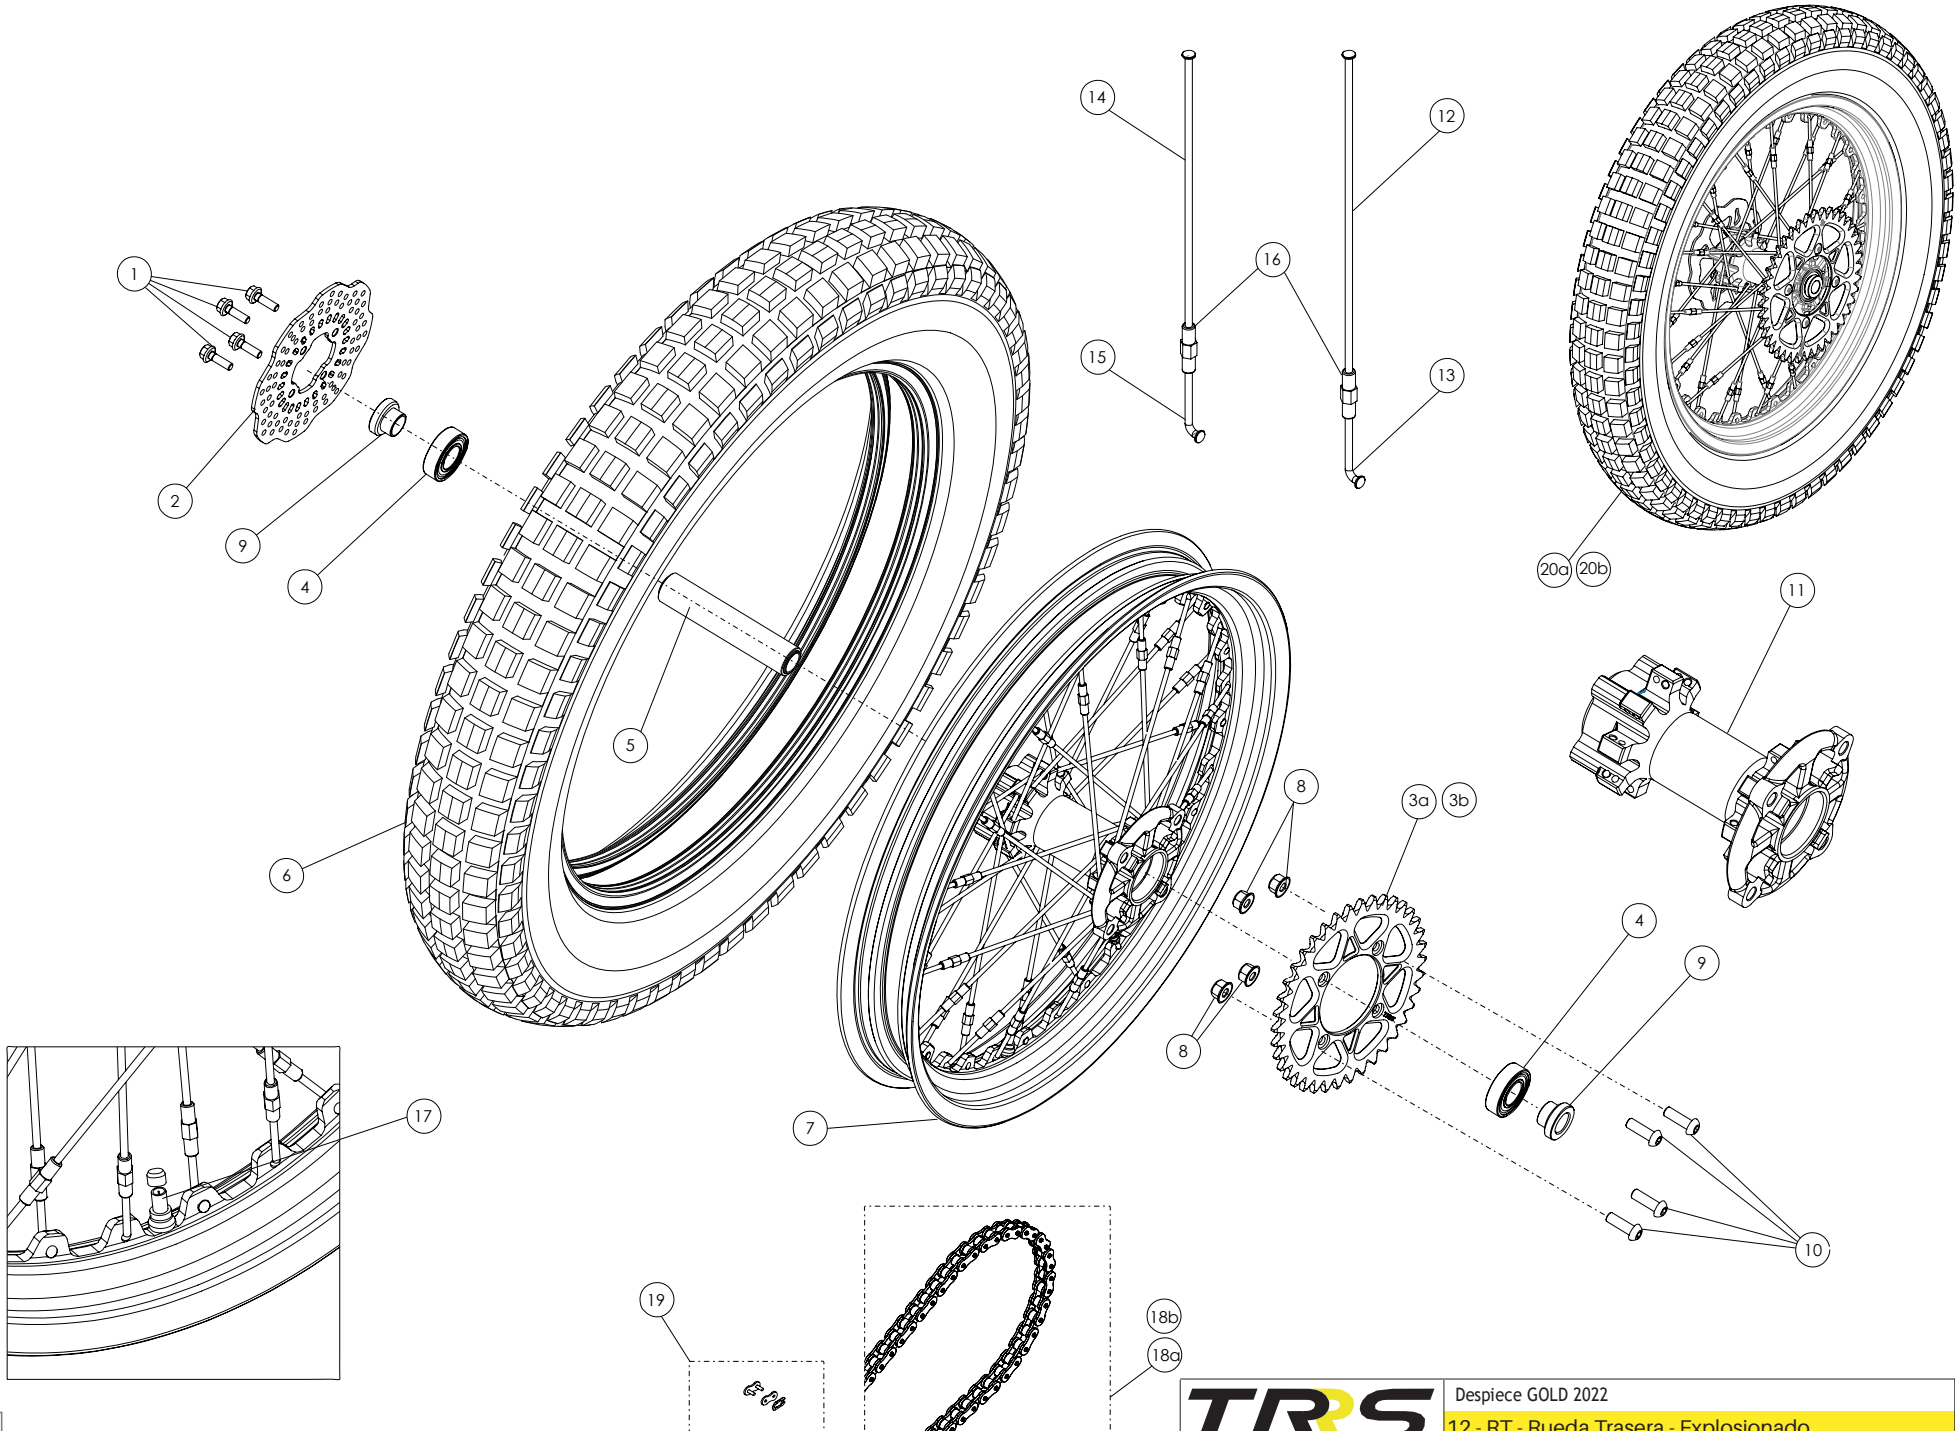

Despiece / Parts Book TRRS GOLD 2022

12 - RT - Rueda Trasera - Listado de piezas

Nº	Código	Descripción	Description	Cantidad
1	50402	Tornillo DIN6921 M6x20 - Disco Freno Trasero	<i>Bolt, DIN 6921 M6x20 - Rear brake disc rotor</i>	4
2	70317	Disco freno trasero Racing	<i>Brake disc rear Racing</i>	1
3a	12008TR100	Corona 45z Racing ligera anodizado negro (125cc)	<i>Rear sprocket 45z Racing lightweight black anodized (125cc)</i>	1
3b	12007TR100	Corona 40z Racing ligera anodizado negro (250-280-300cc)	<i>Rear sprocket 40z Racing lightweight black anodized (250-28-300cc)</i>	1
4	52101	Rodamiento 6004	<i>Bearing, 6004</i>	2
5	70751	Casquillo Interior Buje	<i>Bushing, interior hub</i>	1
6	70752	Neumático Trasero - Michelin x11 4,00 R18	<i>Rear tyre - Michelin X11 4.00 R18</i>	1
7	7075L	Cjto. Llanta trasera anodizada negra aligerada, buje mecanizado rojo.	<i>Rear rim set (Black anodized rim, CNC hub red anodized)</i>	1
8	51402	Tuerca DIN 6927 Autoblocante M8 - Corona	<i>Nut, DIN 6927 self locking M8 - Sprocket</i>	4
9	12002TR100	Casquillo Distanciador Rueda	<i>Spacer bushing, wheel</i>	2
10	50207	Tornillo DIN 7380 M8x25 - Corona	<i>Bolt, DIN 7380 M8x25 - Sprocket</i>	4
11	7075B	Buje trasero mecanizado anodizado rojo (Logo Gold edition)	<i>Rear wheel hub CNC red anodized (Logo Gold edition)</i>	1
12	70755	Radio M4x0,7 LG. 175/18º	<i>Spoke, M4x0.7 long 175/18 - Right side</i>	16
13	70756	Radio M4x0,7 LG. 36/95º	<i>Spoke, M4x0.7 short 36/95 - Right side</i>	16
14	70757	Radio M4x0,7 LG. 165/12º	<i>Spoke, M4x0.7 long 165/12 - Left side</i>	16
15	70758	Radio M4x0,7 LG. 34,5/103º	<i>Spoke, M4x0.7 short 34.5/103 - Left side</i>	16
16	70759	Tuerca Radios Doble Rosca M4	<i>Nipple (nut) double-end threaded M4</i>	32
17	70760	Válvula	<i>Valve</i>	1
18a	70459	Cadena 102 pasos / 135 EBXL (520) (125cc)	<i>Chain 102 links / 135 EBXL (520) (125cc)</i>	1
18b	70401	Cadena 100 pasos / 135 EBXL (520) (250-280-300cc)	<i>Chain 100 Links (250-280-300cc)</i>	1
19	70402	Enganche Cadena	<i>Chain master-link</i>	1
20a	7075M	Cjto. Rueda trasera (Llanta anodizada negra aligerada, buje mecanizado anodizado rojo, neumático, adhesivos llanta Gold 2021, disco y corona 40z)	<i>Rear rim set (Black anodized rim, CNC hub red anodized, tire, stickers Gold 2021, disc, sprocket 40z)</i>	1
20b	7075N	Cjto. Rueda trasera (Llanta anodizada negra aligerada, buje mecanizado anodizado rojo, neumático, adhesivos llanta Gold 2021, disco y corona 45z)	<i>Rear rim set (Black anodized rim, CNC hub red anodized, tire, stickers Gold 2021, disc, sprocket 45z)</i>	1