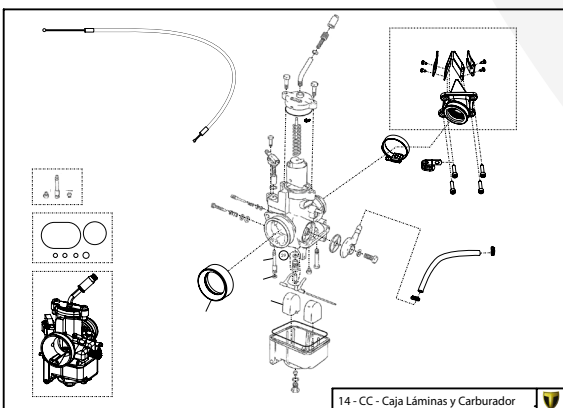

Despiece TRRS ONE Electric Start 2022

D

C

B

A