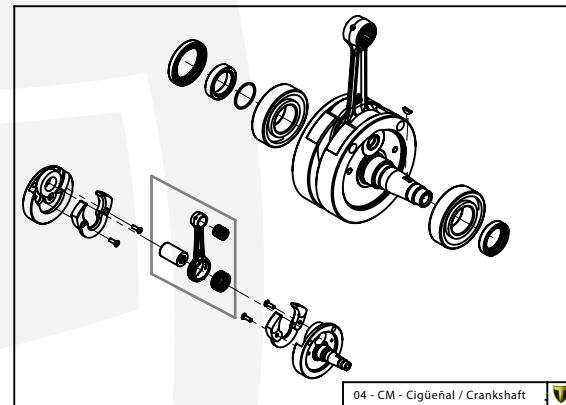

Despiece TRRS ONE Electric Start 2022

D