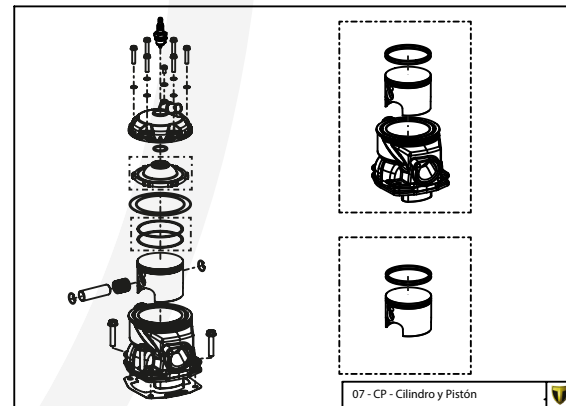

Despiece TRRS ONE Electric Start 2022

D

C

B

A