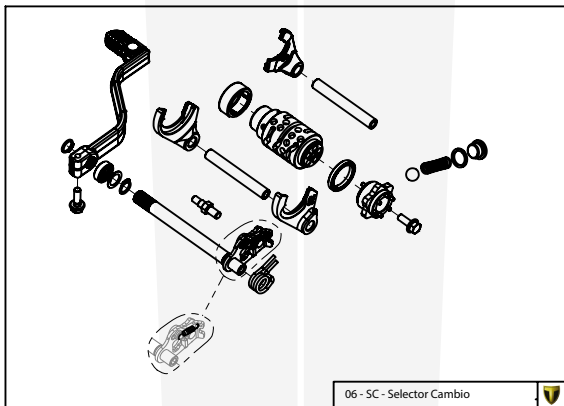

Despiece TRRS ONE Electric Start 2022

D

C

B

A