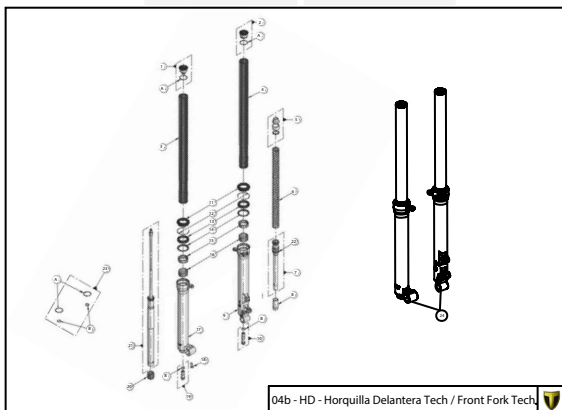

Despiece TRRS ONE Electric Start 2022

D

C

B

A