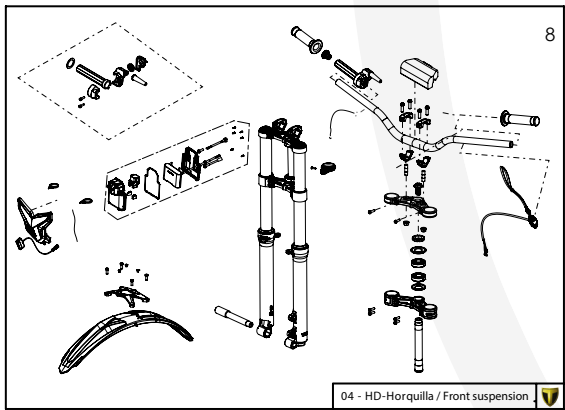

Despiece TRRS ONE Electric Start 2022

D

C

B

A