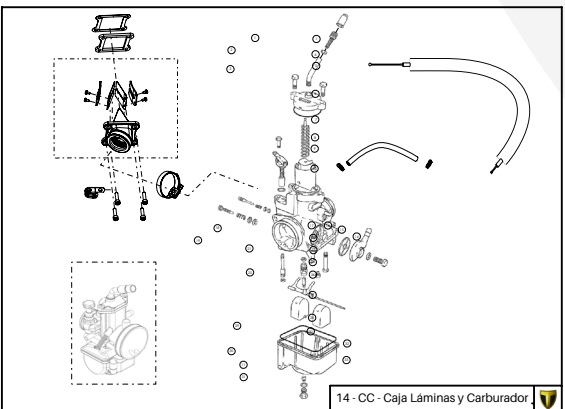

Despiece TRRS ONE-R Electric Start 2022

D

C

B

A