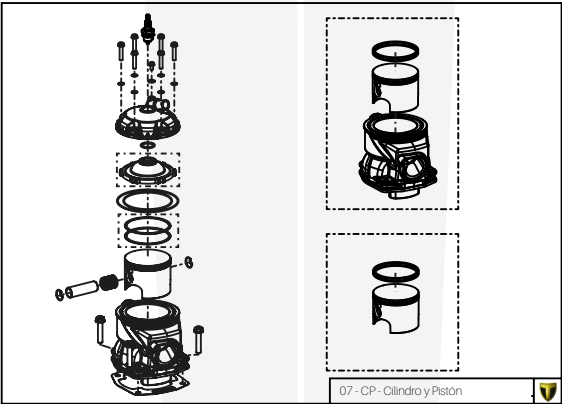

Despiece TRRS ONE-R 2022

D

C

B

A