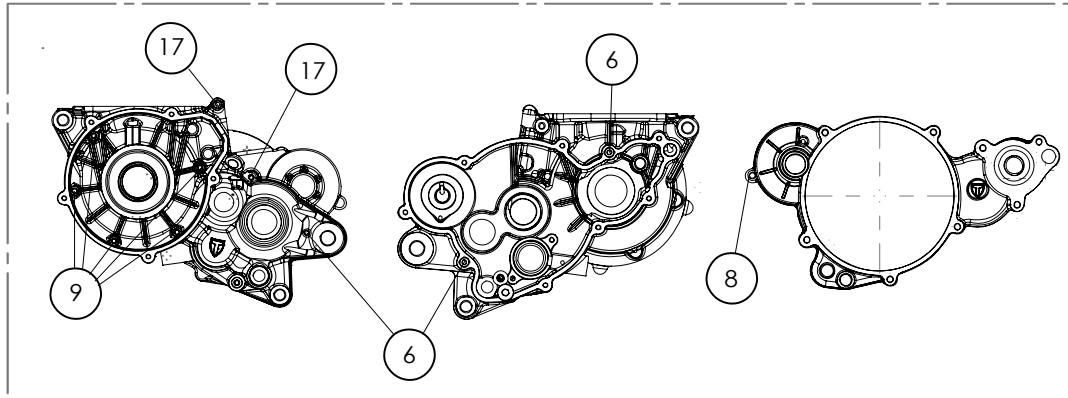

Despiece TRRS ONE-R 2022
03 - CM - Cárters Motor - Explosionado
TRRS Motorcycles