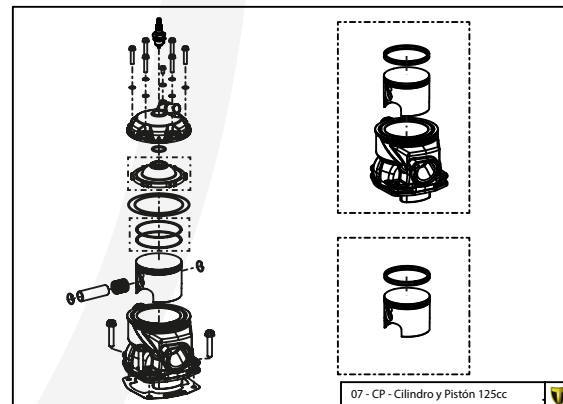

Despiece TRRS ONE-R 2022

D

C

B

A