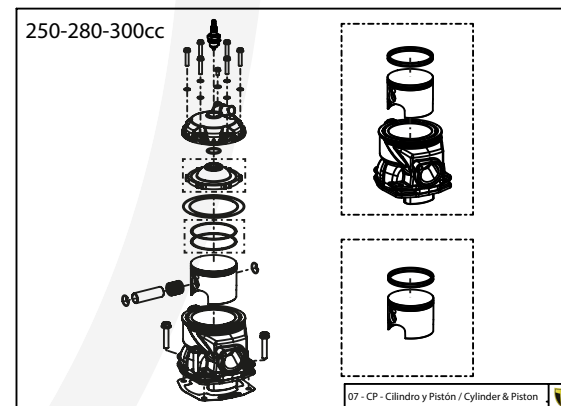

Despiece TRRS Raga Racing 2022 Electric Start

D

C

B

A