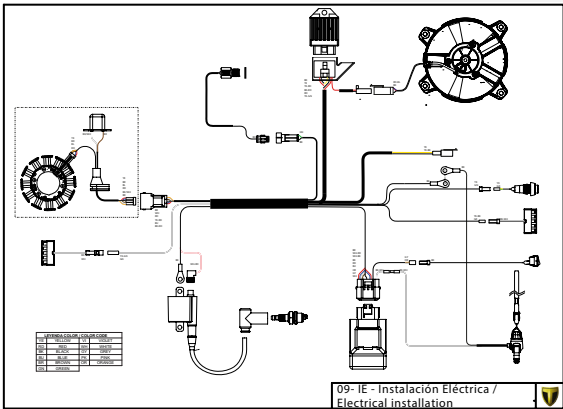

Despiece TRRS Raga Racing 2022 Electric Start

D