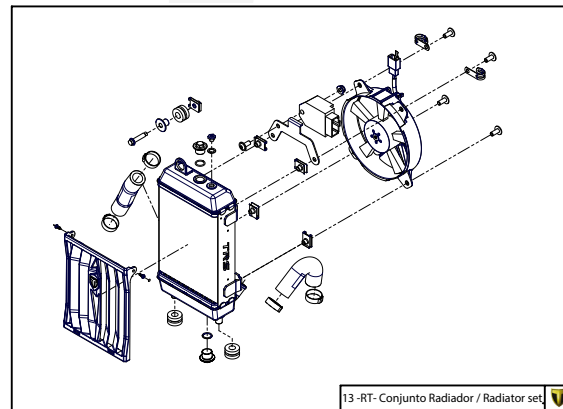

Despiece TRRS Raga Racing 2022 Electric Start

D

C

B

A