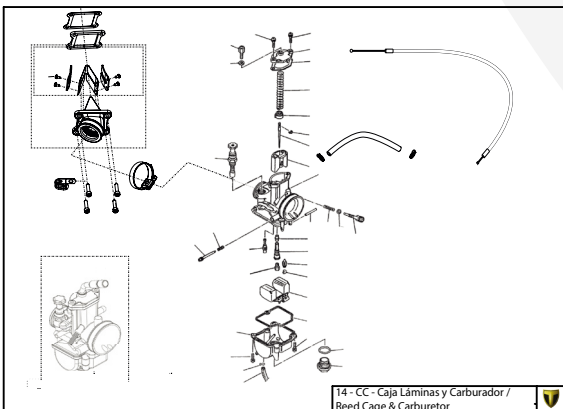

Despiece TRRS Raga Racing 2022 Electric Start

D

C

B

A