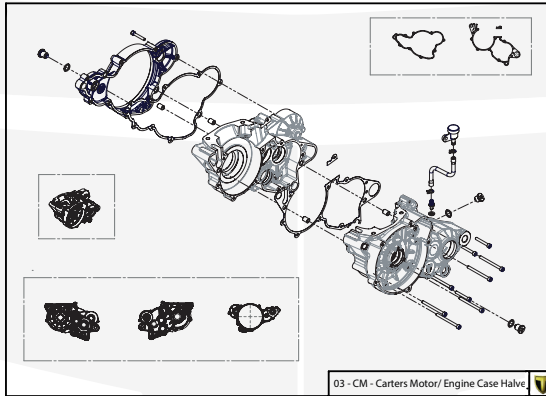

Despiece TRRS Raga Racing 2022 Electric Start

D