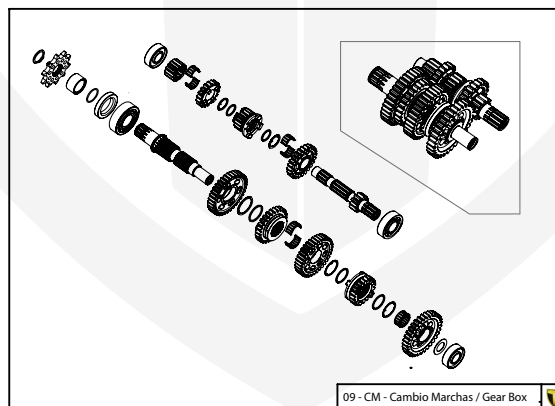

Despiece TRRS Raga Racing 2022 Electric Start

D

C

B

A