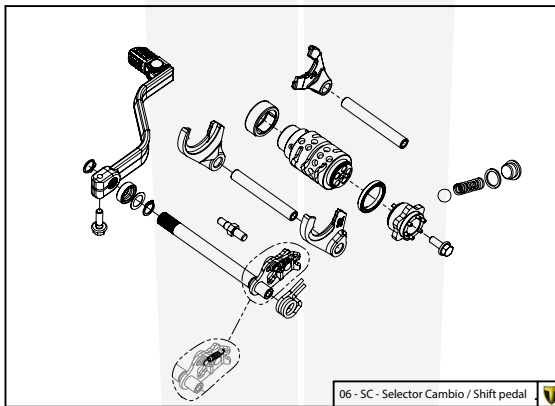

Despiece TRRS Raga Racing 2022 Electric Start

D

C

B

A