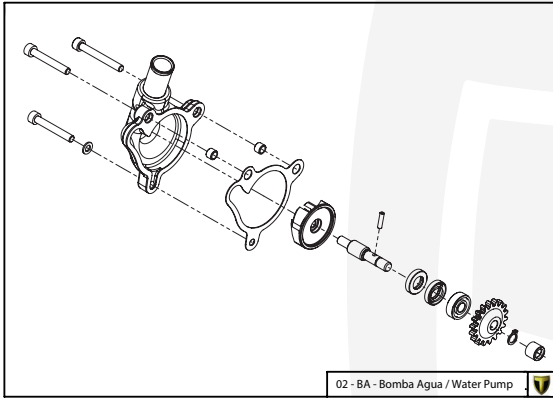

Despiece TRRS Raga Racing 2022 Electric Start

D