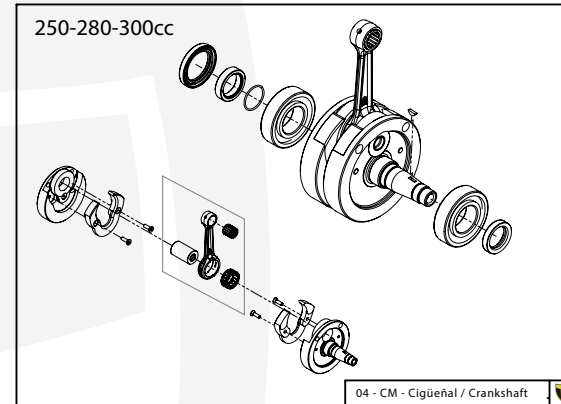

Despiece TRRS Raga Racing 2022 Electric Start

D