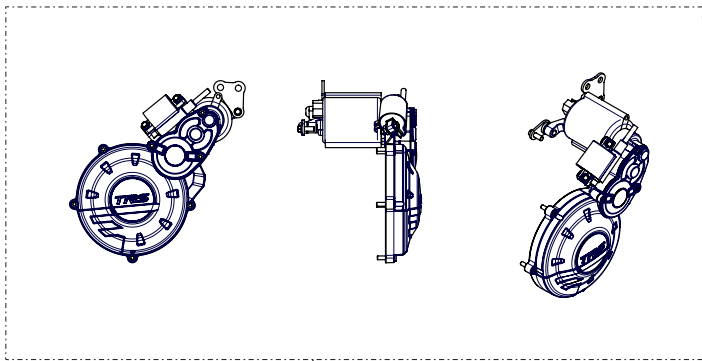

20

Despiece TRRS Raga Racing 2022 Electric Start

10 - AE - Arranque Electrico / Electric Start (250-280-300cc)

Nº	Código	Descripción	Description	Cantidad
1	10005MT100	Piñones arranque electrico secundario	Second gear set electric starter	1
2	10001MT101	Tapa arranque electrico (Gold)	Cover electric starter	1
3	10004MT100	Piñones arranque electrico primario	First gear set electric starter	1
4	10002MT100	Tapa registro arranque electrico	Gear cover electric starter	1
5	10007MT100	Junta tapa registro	Gasket gear cover electric starter	1
6	10008MT100	Eje engranaje	Shaft gear	2
7	50124	Tornillo allen M5x12	Screw allen M5x12	5
8	50112	Tornillo allen M5x20	Bolt allen M5x20	5
9	08003MT100	Junta tapa encendido	Gasket, Ignition cover	1
10	10009MT100	Soporte bobina arranque electrico	Support ignition coil electric starter	1
11	70203	Bobina	Ignition coil	1
12	50903	Tornillo hexagonal con valona M6x16	Bolt hexagonal with washer M6x16	3
13	70257	Motor arranque electrico 12V	Starter motor 12V	1
14	10011MT100	Soporte inferior motor de arranque	Lower bracket starter engine	1
15	50201	Tornillo allen alomado M8x20	Bolt allen M8x20	2
16	56103	Arandela Cooper Tapa Bomba 5x9x1	Copper washer, water-pump cover 5x9x1	1
17	01040TR100	Soporte conector encendido arranque electrico	Ignition connector support electric start	1
18	70252	Capuchon cable bateria	Battery wire protector	1
19	10013MT100	Soporte superior motor de arranque II	Upper bracket starter engine II	1
20	10000MT103	Conjunto arranque eléctrico II	Electric starter set II	1