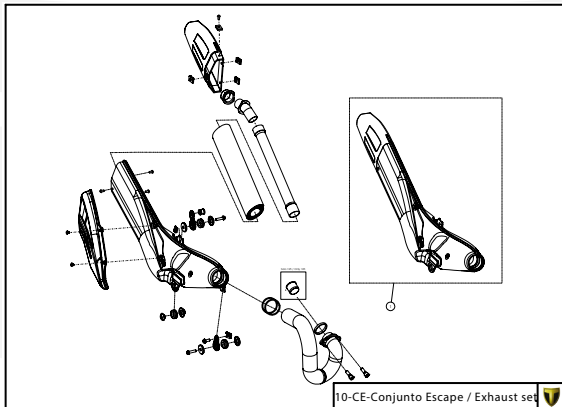

Despiece TRRS Raga Racing 2022

D