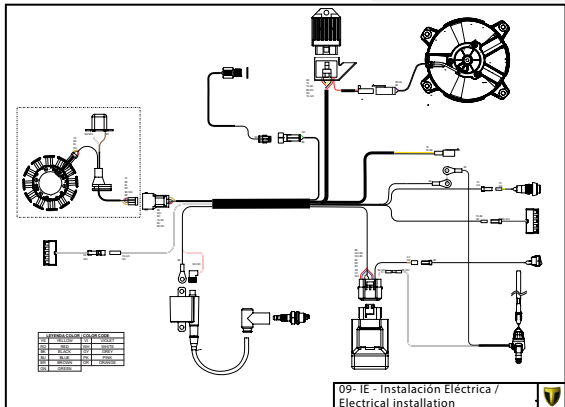

Despiece TRRS Raga Racing 2022

D