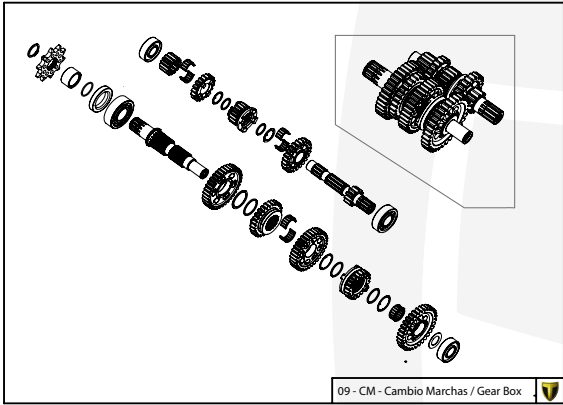

Despiece TRRS Raga Racing 2022

D

C

B

A