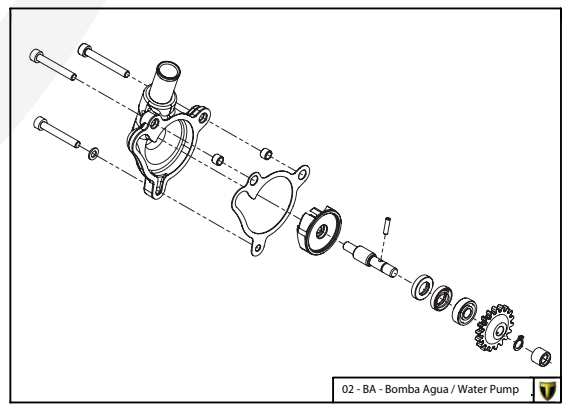

Despiece TRRS Raga Racing 2022

D

C

B

A