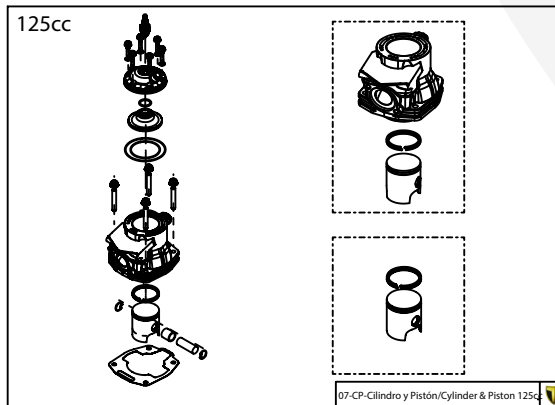

Despiece TRRS Raga Racing 2022

D

C

B

A