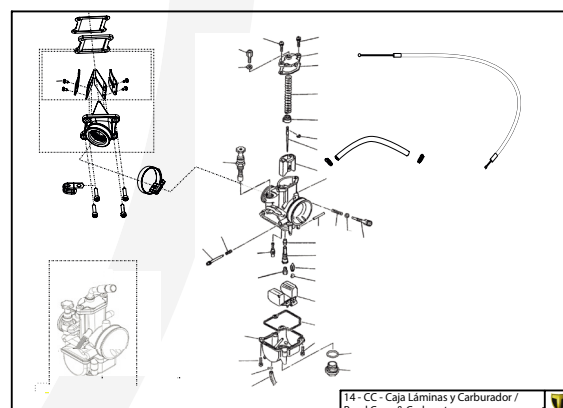

Despiece TRRS Raga Racing 2022

D

C

B

A