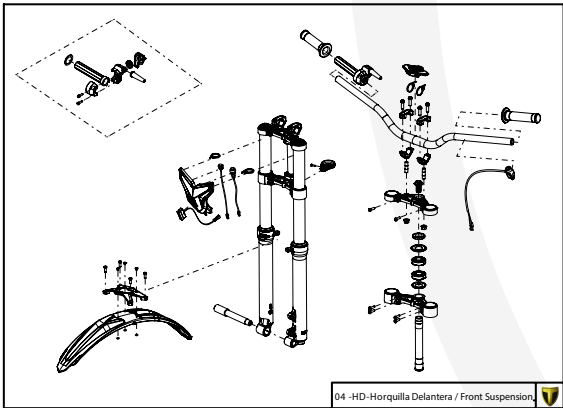

Despiece TRRS Raga Racing 2022

D

C

B

A