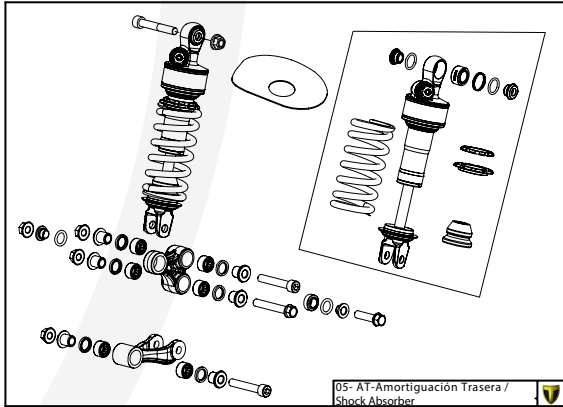

Despiece TRRS Raga Racing 2022 Electric Start

D

C

B

A