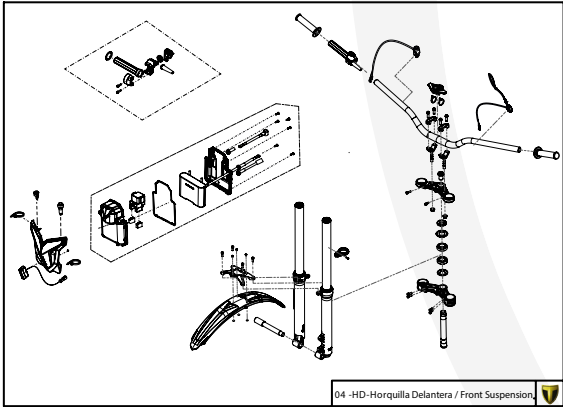

Despiece TRRS Raga Racing 2022 Electric Start

D

C

B

A