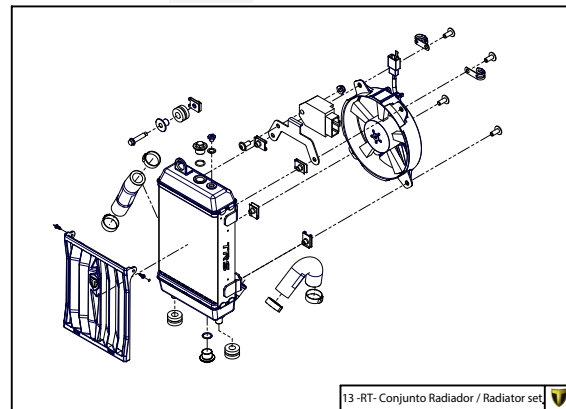

Despiece TRRS Raga Racing 2022 Electric Start

D

C

B

A