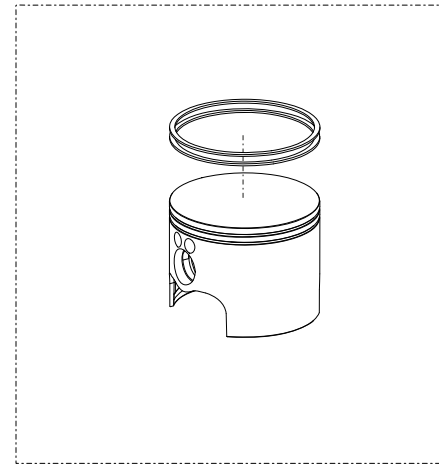

- 16A (250 cc)
- 16B (250 cc)
- 16C (250 cc)
- 17A (280 cc)
- 17B (280 cc)
- 17C (280 cc)
- 18A (300 cc)
- 18B (300 cc)
- 18C (300 cc)