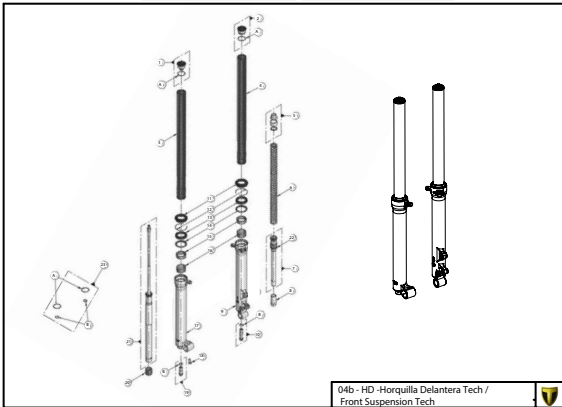

Despiece TRRS Raga Racing 2022 Electric Start

D

C

B

A