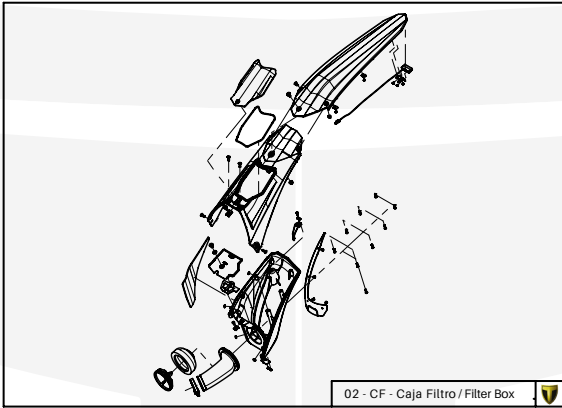

Despiece TRRS Raga Racing 2022 Electric Start

D