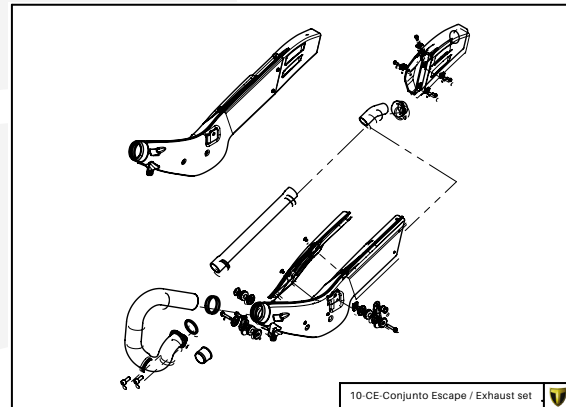

Despiece TRRS Raga Racing 2022 Electric Start

D