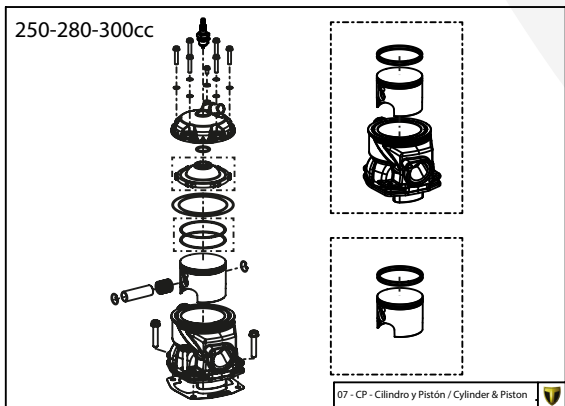

Despiece TRRS Raga Racing 2022 Electric Start

D

C

B

A