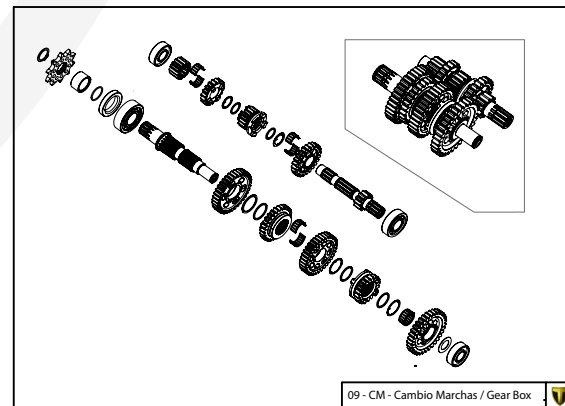

Despiece TRRS Raga Racing 2022 Electric Start

D

C

B

A