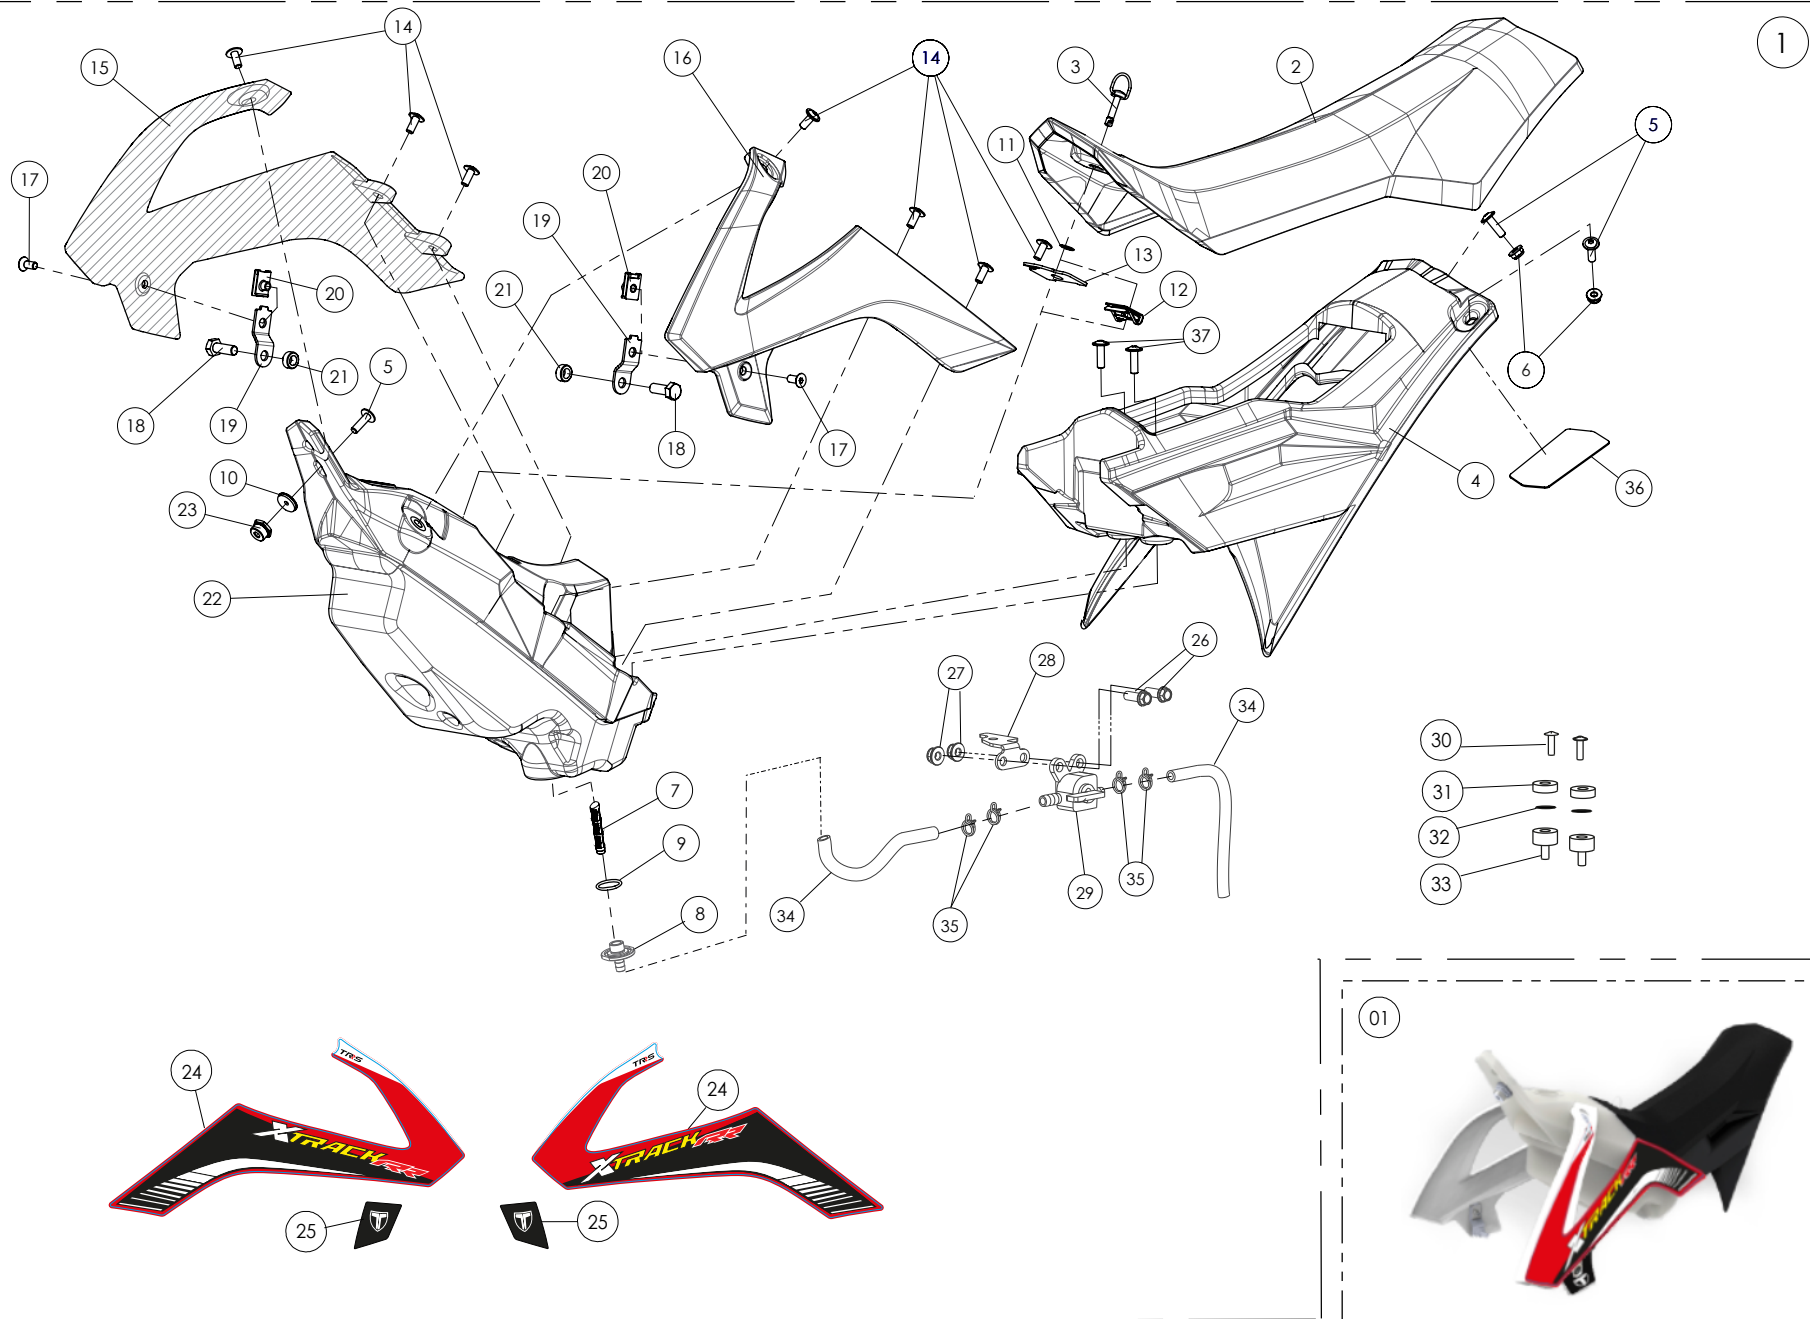

D

C

B

A

This kit is a competition accessory only and is not manufactured for, nor should it be used on public streets, roads or highways. The use of this kit should be limited to participation in sanctioned competition events upon a closed course.

16 - KX - KIT XTRACK/ XTRACK KIT
TRRS Motorcycles

Despiece TRRS Raga Racing 2022 Electric Start

Nº	Código	Descripción	Description	Cantidad
1	17000TR203	Conjunto XTrack RR '22	X-Track RR Kit '22	1
2	17001TR100	Asiento X-Track	Foam Seat X-Track	1
3	58018	Cierre 1/4 de vuelta	Quarter turn screw	1
4	17002TR100	Subchasis Xtrack	Subframe Xtrack	1
5	50212	Tornillo allen con valona M6x25	Screw allen with washer M6x25	3
6	51501	Tuerca Autoblocante M6	Locknut M6	2
7	70128	Filtro gasolina roscado	Fuel filter threaded	1
8	17014TR100	Adaptador deposito gasolina (Keihin)	Fuel tank adapter (Keihin)	1
9	53022	Junta tórica 18X2 NBR	O-ring 18x2 NBR	1
10	56901	Arandela Metal - Goma Depósito Gasolina	Washer, rubber-metal, fuel tank	1
11	58019	Reten a presión acero inoxidable	Panex retainer quarter turn screw	1
12	58017	Grapa cierre 1/4 de vuelta	Quarter turn clamp	1
13	17009TR100	Soporte delantero asiento	Seat front support	1
14	50209	Tornillo allen con valona M6x14	Screw allen with washer M6x14	7
15	17004TR100	Aleta derecha Xtrack	Spoiler Xtrack right side	1
16	17003TR100	Aleta izquierda Xtrack	Spoiler Xtrack left side	1
17	50306	Tornillo avellanado M6x16	Bolt countersunk M6x16	2
18	50504	Tornillo M8x22 DIN 933 zincado blanco (8.8)	Bolt M8x22 DIN 933 zinc plated (8.8)	2
19	17018TR100	Soporte aleta X-Track	Support Spoiler X-track	2
20	51301	Tuerca rápida universal M6	Universal clip-nut, M6	2
21	17008TR100	Separador soporte aleta	Spacer spoiler support	2
22	17006TR101	Deposito gasolina Xtrack translúcido	Translucent fuel tank Xtrack	1
23	17017TR100	Adaptador deposito / chasis	Adapter fuel tank / frame	1
24	15079TR115	Adhesivo Aleta Xtrack RR 2022	Sticker, spoiler Xtrack RR 2022	1
25	15067TR104	Adhesivo Aleta Inferior XTRACK	Sticker, low spoiler XTRACK	1
26	50903	Tornillo hexagonal con valona M6x16	Bolt hexagonal with washer M6x16	2
27	51501	Tuerca Autoblocante M6	Locknut M6	2
28	17016TR100	Soporte grifo gasolina	Fuel tap support	1
29	70127	Grifo gasolina en linea (leva metalica)	In line fuel tap (metal lever)	1