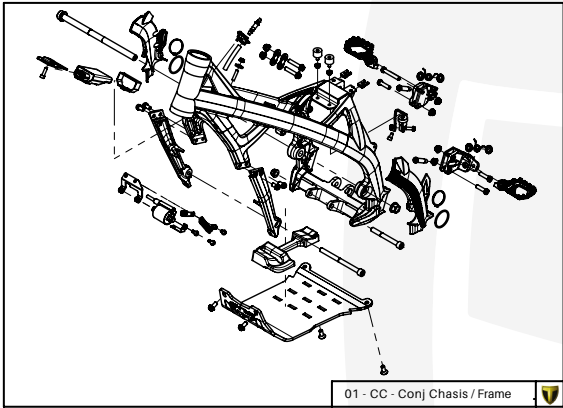

Despiece TRRS Raga Racing 2022 Electric Start

D