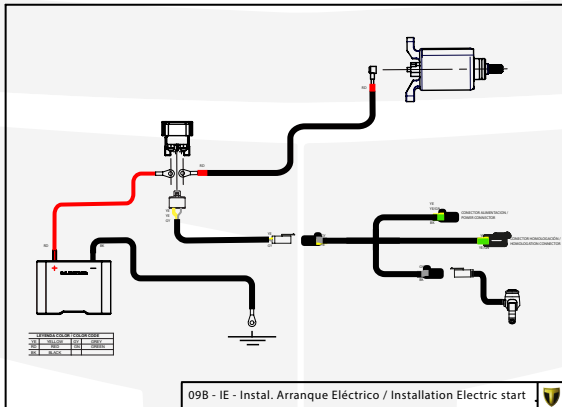

Despiece TRRS Raga Racing 2022 Electric Start

D