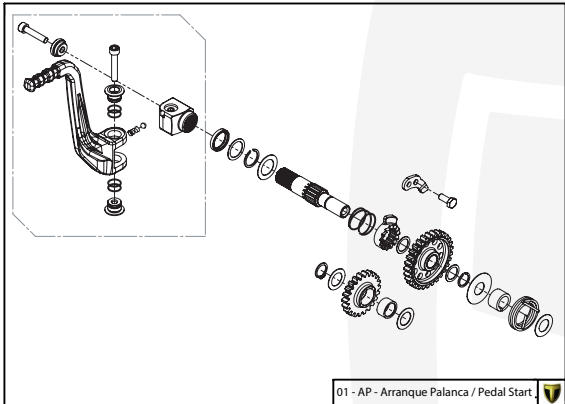

Despiece TRRS Raga Racing 2022 Electric Start

D