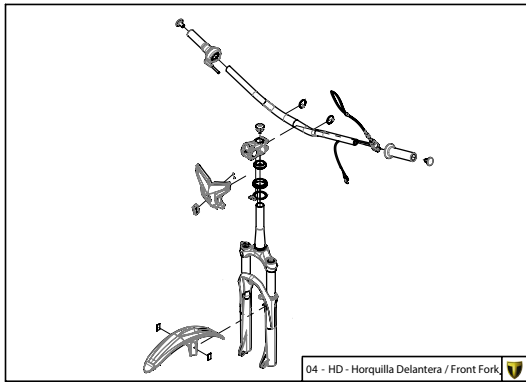

Manual de Despiece 

Parts Book 

TRRS
ON-E
K I D S

16"

2023

Imagen: Moto exclusivamente para competición y circuito cerrado.
Picture: Motorcycle only for competition and closed circuit.

TRRS
MOTORCYCLES

Despiece TRRS ON-E KIDS 16" / 2022

D

C

B

A

Despiece TRRS ON-E KIDS 16" / 2022

D

10 - CA - Cargador

11 - RD - Rueda Delantera