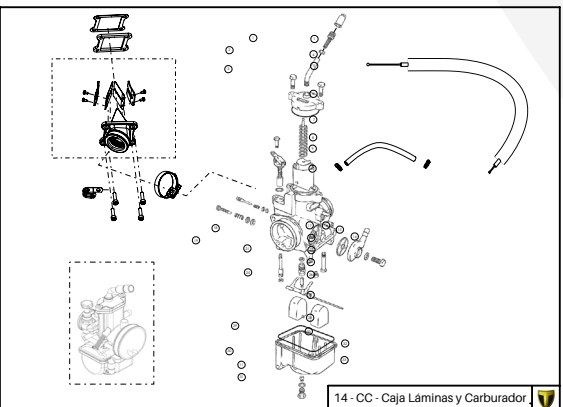

Despiece TRRS ONE-R Electric Start 2022

D

C

B

A