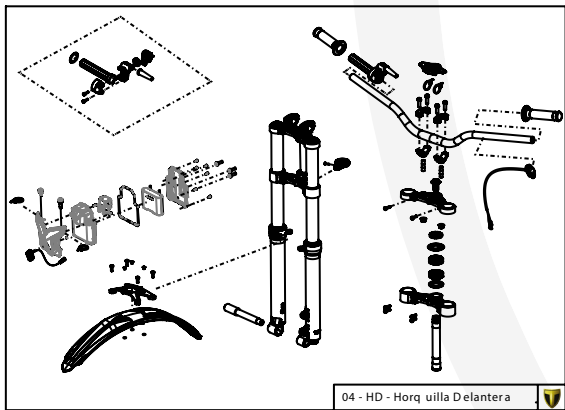

Despiece TRRS ONE-R Electric Start 2022

D

C

B

A