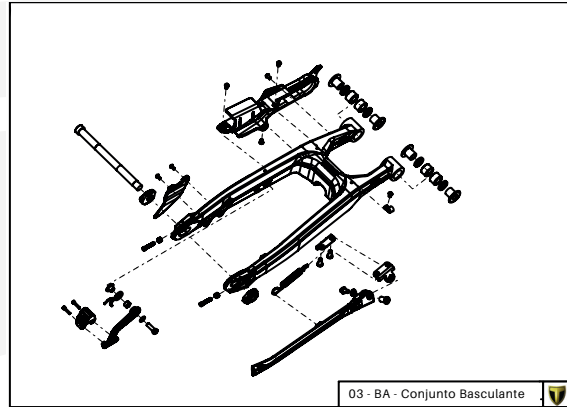

Despiece TRRS ONE-R Electric Start 2022

D