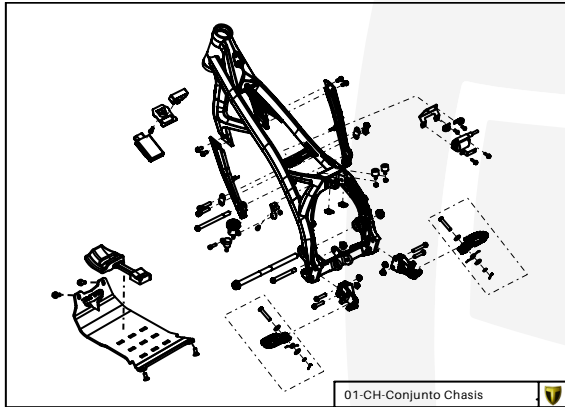

Despiece TRRS ONE-R Electric Start 2022

D