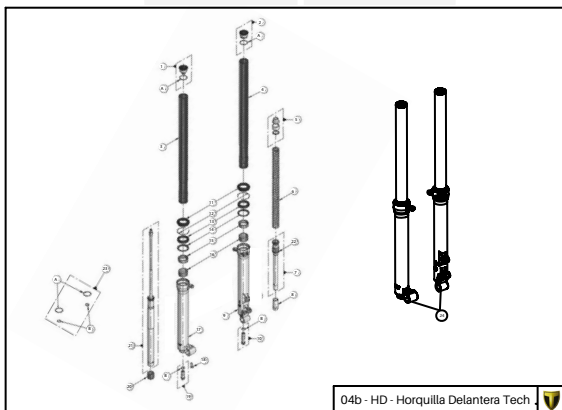

Despiece TRRS ONE-R Electric Start 2022

D

C

B

A