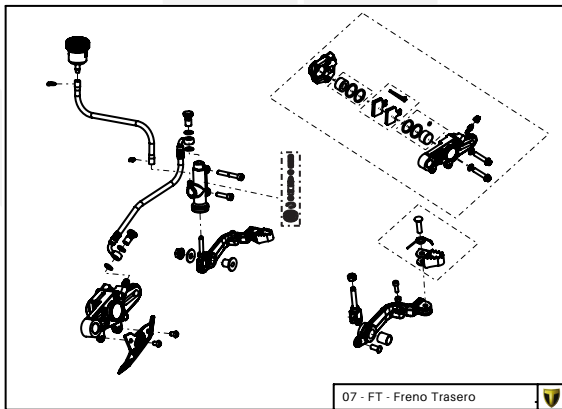

Despiece TRRS ONE-R Electric Start 2022

D

C

B

A