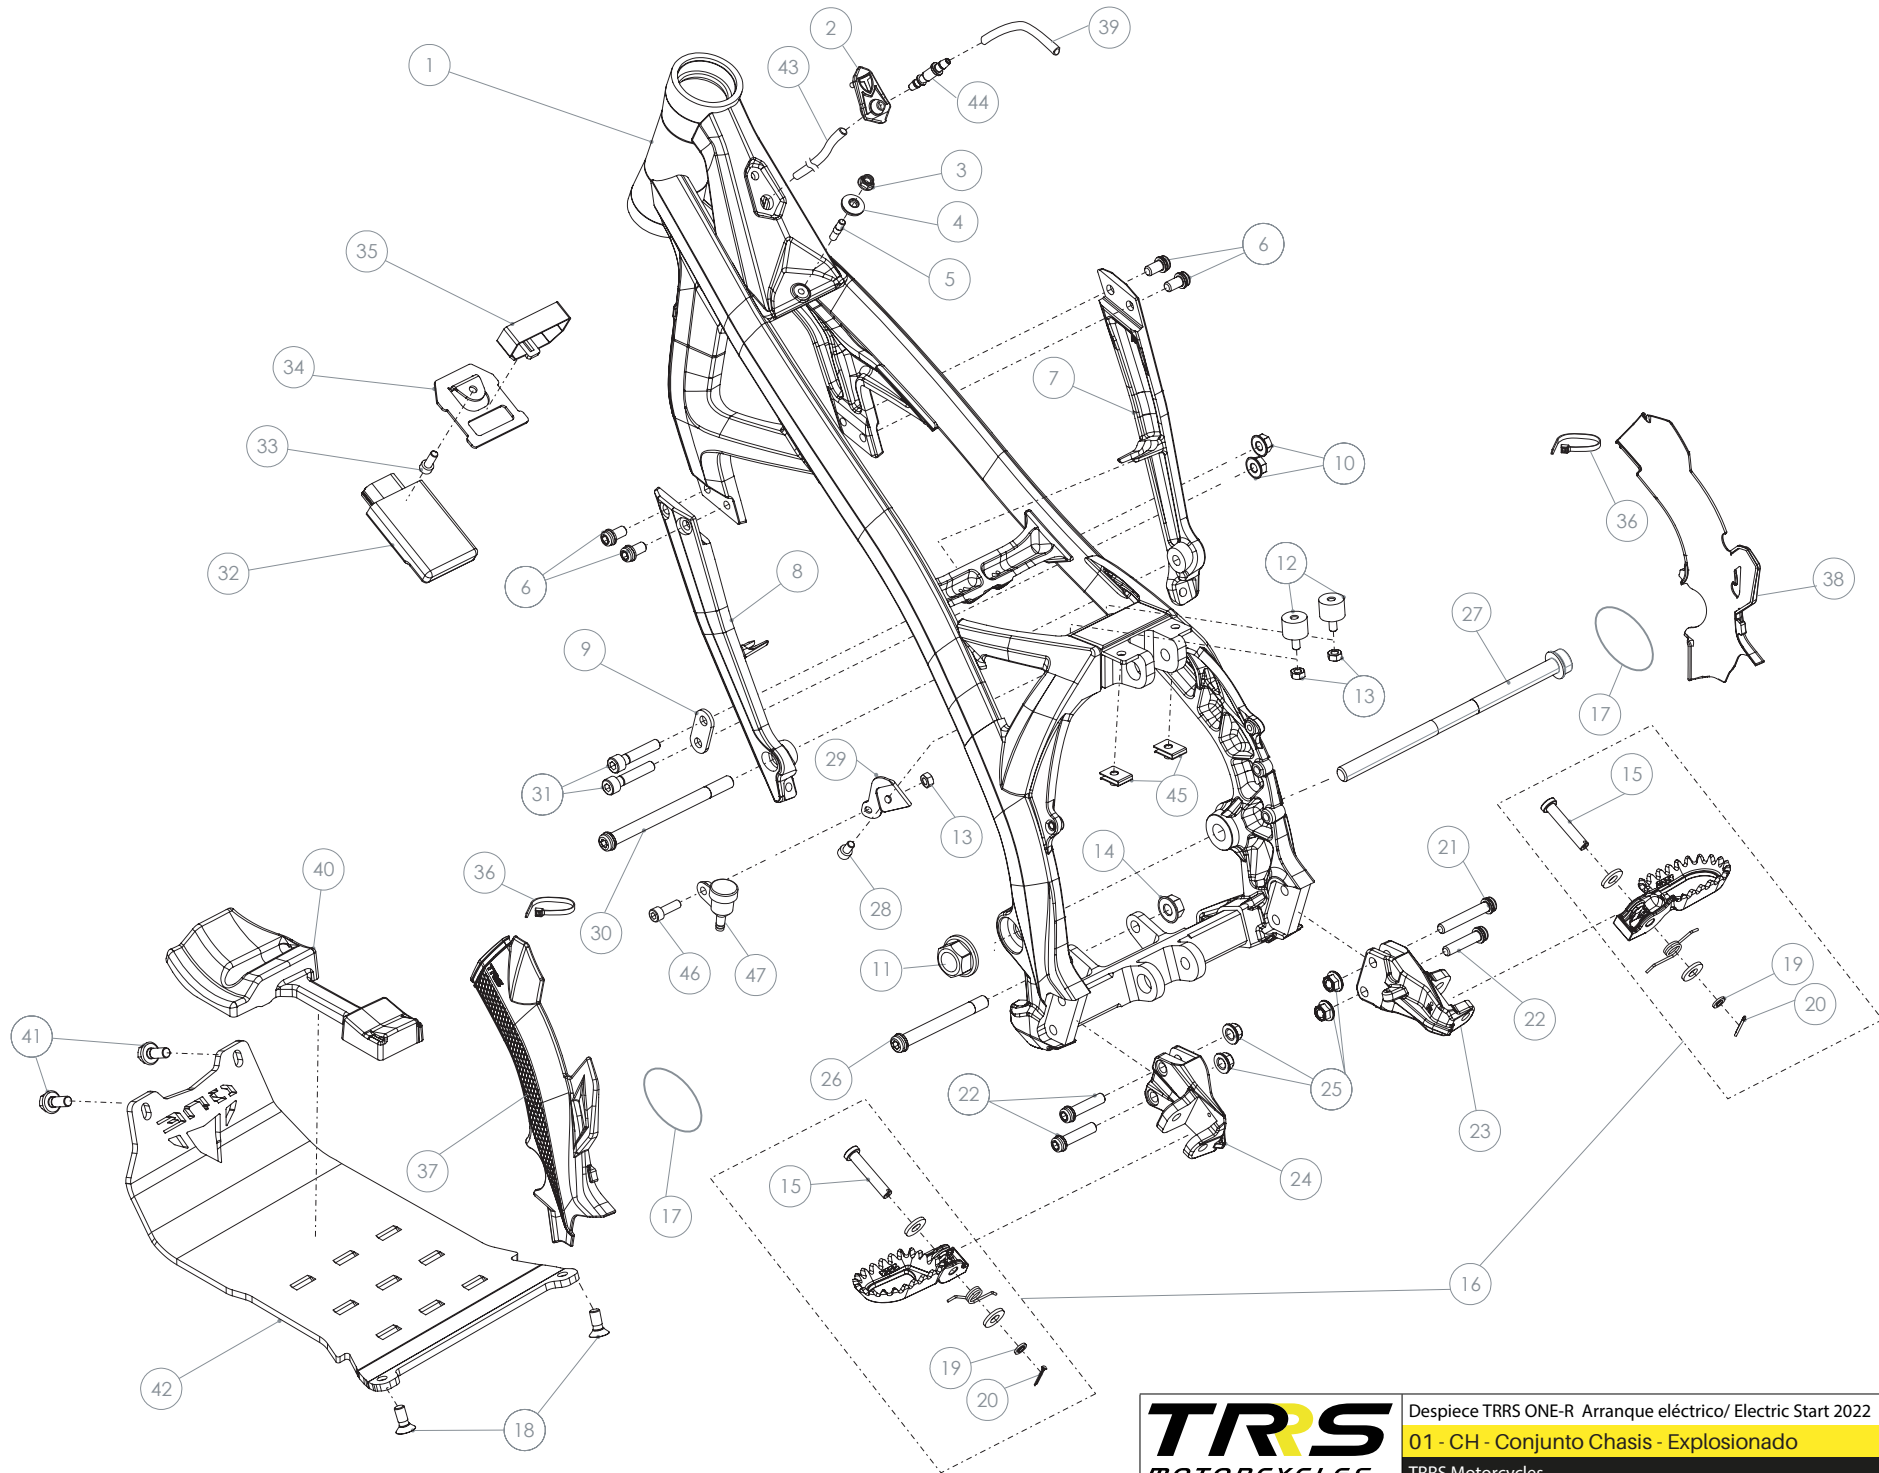

D

C

B

A

Despiece TRRS ONE-R Arranque eléctrico/ Electric Start 2022
01 - CH - Conjunto Chasis - Explosionado
TRRS Motorcycles

Despiece TRRS ONE-R Arranque eléctrico/Electric Start 2022

01 - CH - Conjunto Chasis - Listado de Piezas

Nº	Código	Descripción	Description	Cantidad
1	01001TR100	Conjunto Chasis	Chassis assembly	1
2	01002TR100	Pasamuro Tubo Desvaporizador	Vent hose connection plate	1
3	51501	Tuerca Autoblocante M6 - Depósito	Locknut, M6 fuel tank	1
4	56901	Arandela Metal - Goma Depósito Gasolina	Washer, rubber-metal, fuel tank	1
5	01003TR100	Esparrago Roscado M6 Depósito Gasolina	Fuel tank mounting stud, M6	1
6	50801	Tornillo Allen DIN 7984 M8X14mm - Brazos Chasis	Allen, DIN7984 8x14mm - Chassis brace	4
7	01004TR103	Brazo Derecho Chasis (Anodizado negro)	Front right subframe (Black anodized)	1
8	01005TR103	Brazo Izquierdo Chasis (Anodizado negro)	Front left subframe (Black anodized)	1
9	01006TR100	Soporte motor	Engine support	1
10	51502	Tuerca Autoblocante M8 - Tirantes Motor	Nut. locking type, M8 engine	2
11	01007TR100	Tuerca Eje Basculante	Nut, swing-arm shaft	1
12	63001	Silentblock M6 20x15 - Chasis Depósito	Silentblock, (isolator) M6 20x15 - Chassis to fuel tank	2
13	51501	Tuerca Autoblocante M6 - Silentblock	Locknut, M6, Silentblock	3
14	51503	Tuerca Autoblocante M10x1,25 - Tornillo Inferior Motor	Locknut, M10x1.25 - Lower engine bolt	1
15	01008TR100	Eje Pasador Estribo	Footrest pivot shaft	2
16	70101	Conjunto Estriberas	Footrest set, complete	1
17	53024	Torica 40x3	O-ring 40x3	2
18	50307	Tornillo avellanado M8x20	Screw countersunk head, M8x20	2
19	56303	Arandela M8 - Pasador Estribo	Washer M8, footrest pivot	2
20	64003	Pasador aletas 2,5x18	Cotter pin 2,5x18	2
21	50803	Tornillo Allen DIN 7984 M8X55 - Soporte Estribos - Palanca Freno	Allen bolt, DIN 7984 M8x55 - footrest support plate-brake pedal	1
22	50802	Tornillo Allen DIN 7984 M8X35 - Soporte Estribos	Allen bolt, DIN 7984 M8x35 - footrest support	3
23	01010TR103	Soporte estribera derecha (Anodizado negro)	Support footrest right (Black anodized)	1
24	01011TR103	Soporte estribera izquierda (Anodizado negro)	Support footrest left (Black anodized)	1
25	51502	Tuerca Autoblocante M8 - Soporte Estribos	locknut, M8 - footrest support	4
26	50105	Tornillo DIN 912 M10x90x1,25 - Inferior Motor	Bolt, DIN 912 M10x90x1.25 - engine lower	1
27	01012TR100	Eje Basculante	Swingarm pivot shaft	1
28	50101	Tornillo DIN 912 M6x10 - Soporte Depósito Aceite Freno	Bolt, DIN 912 M6x10 - Support, brake fluid reservoir	1
29	01013TR100	Chapa Depósito Freno Trasero	Support, rear brake fluid reservoir	1