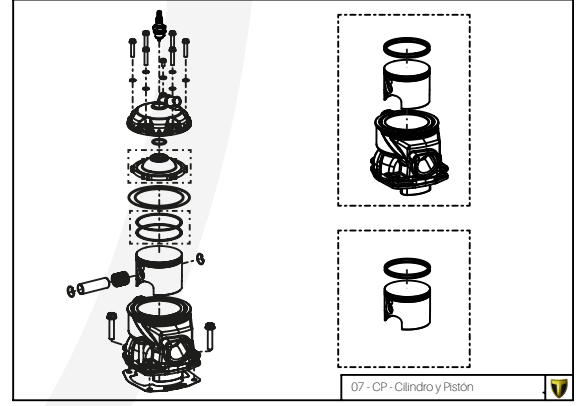

Despiece TRRS ONE-R Electric Start 2022

D

C

B

A