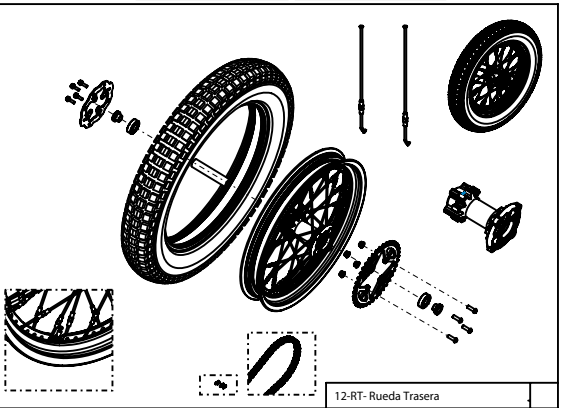

Despiece TRRS ONE-R Electric Start 2022

D

C

B

A