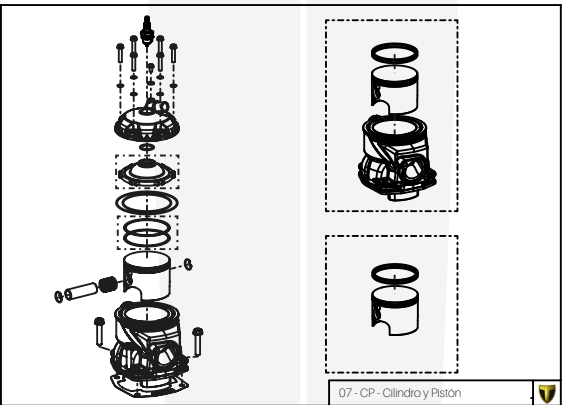

Despiece TRRS ONE-R 2022

D

C

B

A