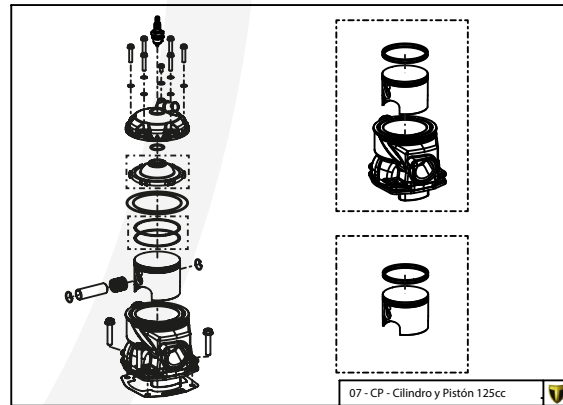

Despiece TRRS ONE-R 2022

D

C

B

A