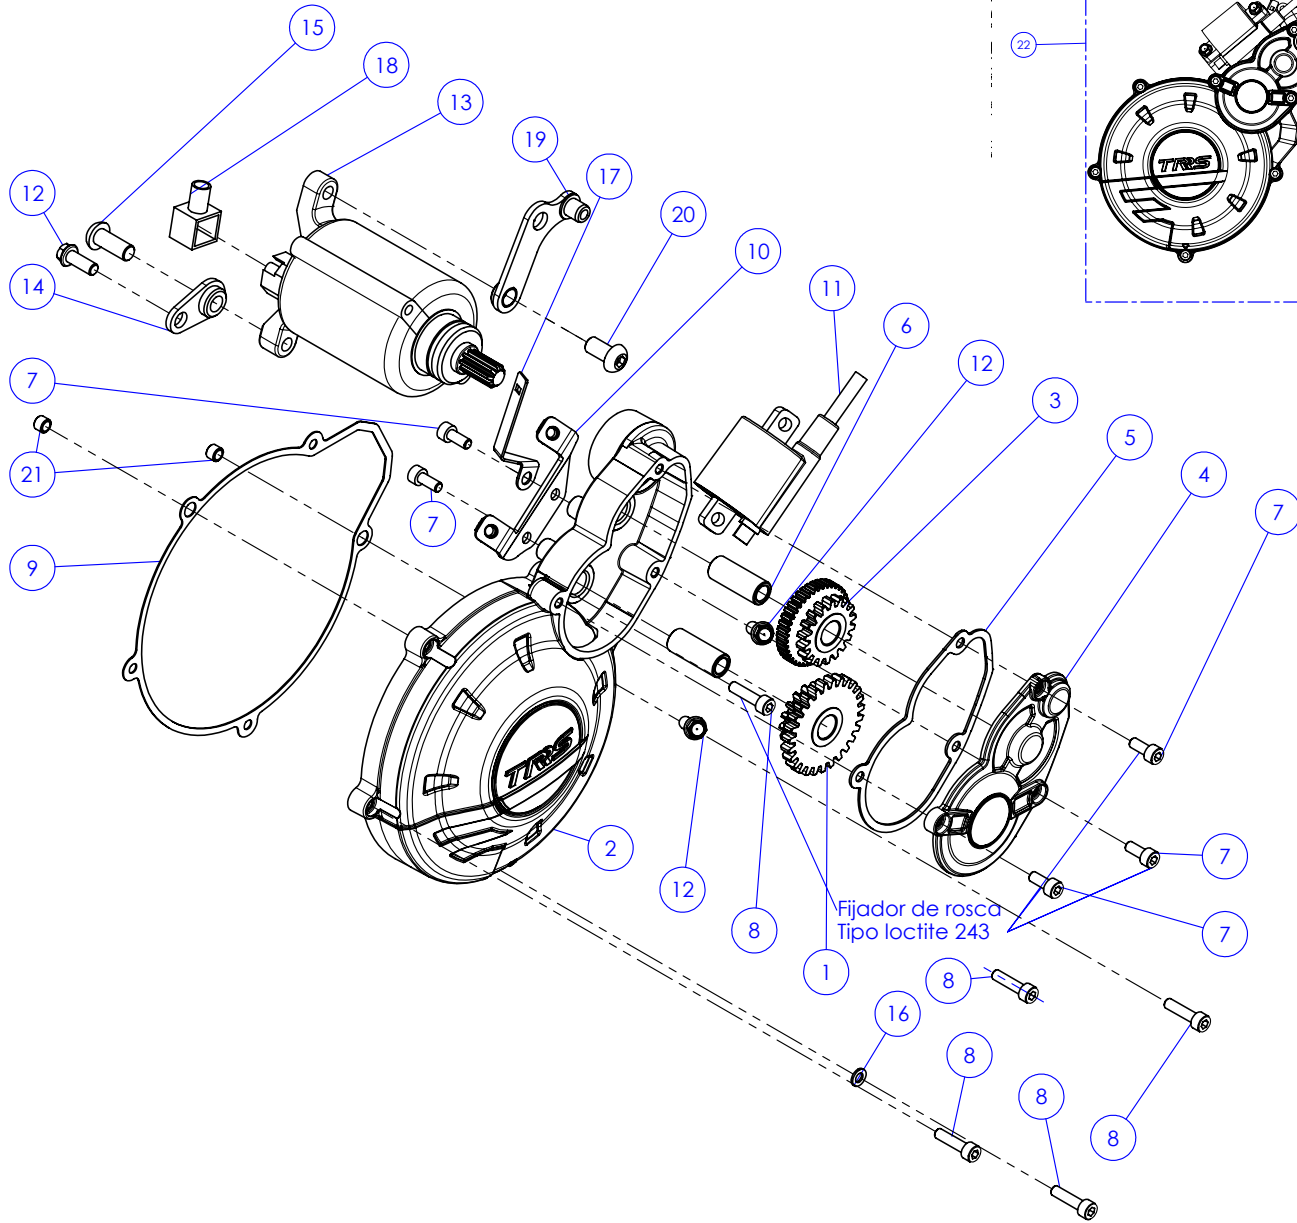

Despiece / Parts Book TRRS GOLD - Arranque Electrico / Electric Start - 2024

10 - AE-Arranque Electrico - Listado de piezas

Nº	Código	Descripción	Description	Cantidad
1	10005MT100	Piñones arranque electrico secundario	Second gear set electric starter	1
2	10001MT101	Tapa arranque eléctrico (Gold)	Cover electric starter (Gold)	1
3	10004MT100	Piñones arranque electrico primario	First gear set electric starter	1
4	10002MT100	Tapa registro arranque electrico	Gear cover electric starter	1
5	10007MT100	Junta tapa registro	Gasket gear cover electric starter	1
6	10008MT100	Eje engranaje	Shaft gear	2
7	50124	Tornillo allen M5x12	Screw allen M5x12	5
8	50112	Tornillo allen M5x20	Bolt allen M5x20	5
9	08003MT100	Junta tapa encendido	Gasket, Ignition cover	1
10	10009MT100	Soporte bobina arranque electrico	Support ignition coil electric starter	1
11	70203	Bobina	Ignition coil	1
12	50903	Tornillo hexagonal con valona M6x16	Bolt hexagonal with washer M6x16	3
13	70257	Motor arranque electrico 12V	Starter motor 12V	1
14	10011MT100	Soporte inferior motor de arranque	Lower bracket starter engine	1
15	50201	Tornillo allen alomado M8x20	Bolt allen M8x20	1
16	56103	Arandela Cooper Tapa Bomba 5x9x1	Copper washer, water-pump cover 5x9x1	1
17	01040TR100	Soporte conector encendido arranque electrico	Ignition connector support electric start	1
18	70252	Capuchon cable bateria	Battery wire protector	1
19	10015MT100	Tirante motor de arranque	Bracket starter motor	1
20	50216	Tornillo allen alomado M8x16	Bolt allen M8x16	1
21	57005	Casquillo 5x7x5	Bushing 5x7x5	2
22	10000MT105	Conjunto arranque eléctrico Gold III	Electric starter set Gold III	1