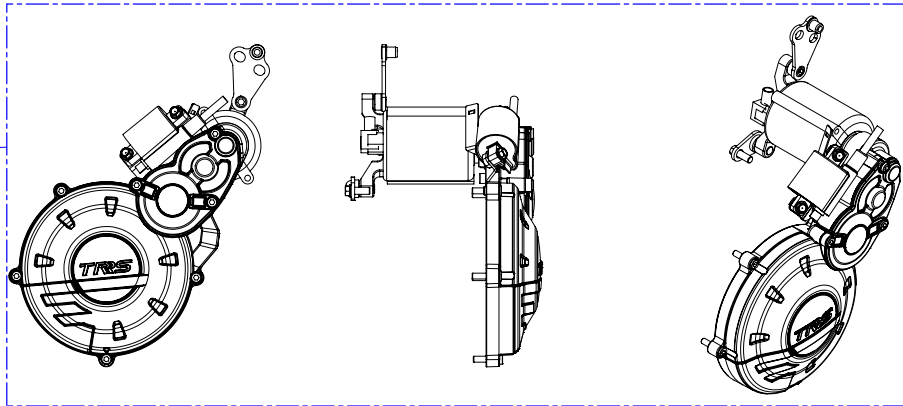

Despiece / Parts Book TRRS GOLD - Arranque Electrico / Electric Start - 2024

10 - AE-Arranque Electrico - Listado de piezas

Nº	Código	Descripción	Description	Cantidad
1	10005MT100	Piñones arranque electrico secundario	Second gear set electric starter	1
2	10001MT101	Tapa arranque eléctrico (Gold)	Cover electric starter (Gold)	1
3	10004MT100	Piñones arranque electrico primario	First gear set electric starter	1
4	10002MT100	Tapa registro arranque electrico	Gear cover electric starter	1
5	10007MT100	Junta tapa registro	Gasket gear cover electric starter	1
6	10008MT100	Eje engranaje	Shaft gear	2
7	50124	Tornillo allen M5x12	Screw allen M5x12	5
8	50112	Tornillo allen M5x20	Bolt allen M5x20	5
9	08003MT100	Junta tapa encendido	Gasket, Ignition cover	1
10	10009MT100	Soporte bobina arranque electrico	Support ignition coil electric starter	1
11	70203	Bobina	Ignition coil	1
12	50903	Tornillo hexagonal con valona M6x16	Bolt hexagonal with washer M6x16	3
13	70257	Motor arranque electrico 12V	Starter motor 12V	1
14	10011MT100	Soporte inferior motor de arranque	Lower bracket starter engine	1
15	50201	Tornillo allen alomado M8x20	Bolt allen M8x20	1
16	56103	Arandela Cooper Tapa Bomba 5x9x1	Copper washer, water-pump cover 5x9x1	1
17	01040TR100	Soporte conector encendido arranque electrico	Ignition connector support electric start	1
18	70252	Capuchon cable bateria	Battery wire protector	1
19	10015MT100	Tirante motor de arranque	Bracket starter motor	1
20	50216	Tornillo allen alomado M8x16	Bolt allen M8x16	1
21	57005	Casquillo 5x7x5	Bushing 5x7x5	2
22	10000MT105	Conjunto arranque eléctrico Gold III	Electric starter set Gold III	1