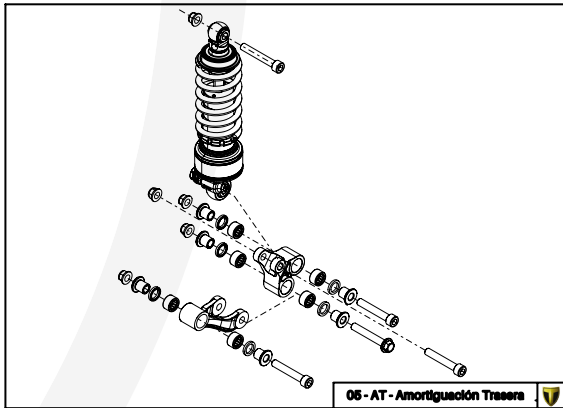

Despiece / Parts Book TRRS GOLD - 2024

D

C

B

A