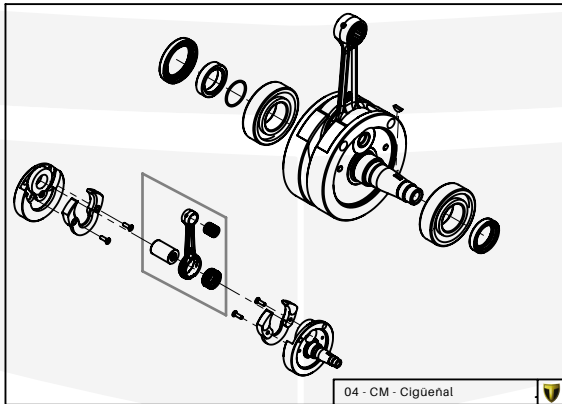

Despiece / Parts Book TRRS GOLD - 2024

D