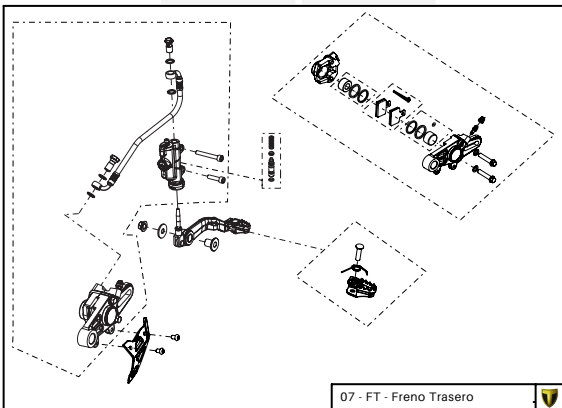

Despiece / Parts Book TRRS GOLD - 2024

D

C

B

A