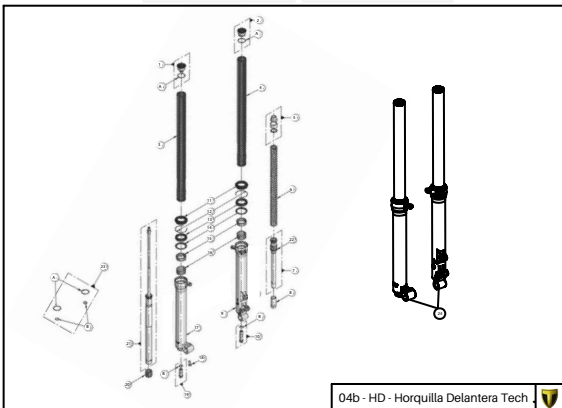

Despiece / Parts Book TRRS GOLD - 2024

D

C

B

A