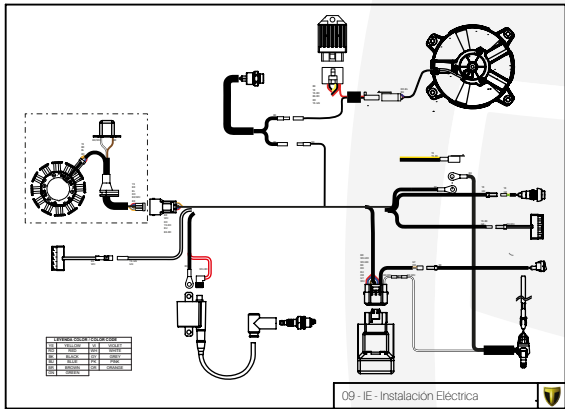

Despiece / Parts Book TRRS GOLD - 2024

D