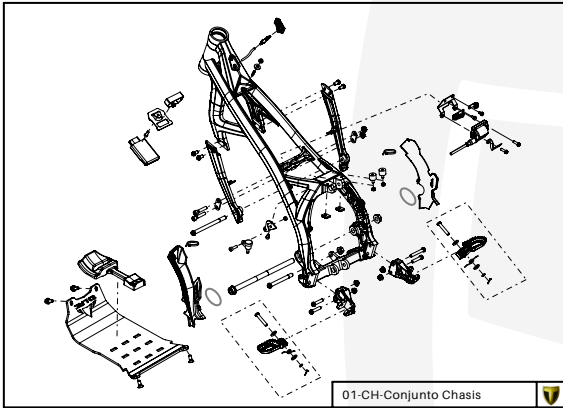

Despiece / Parts Book TRRS GOLD - 2024

D