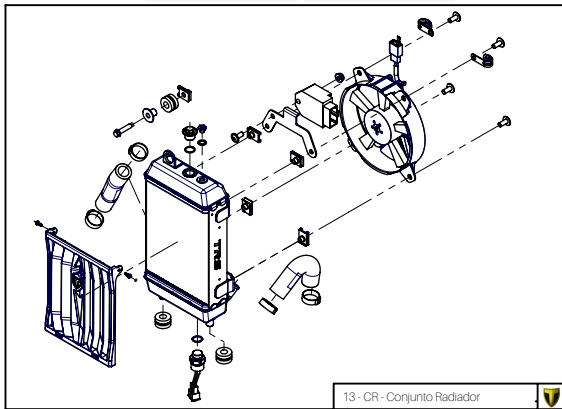

Despiece / Parts Book TRRS GOLD - 2024

D

C

B

A