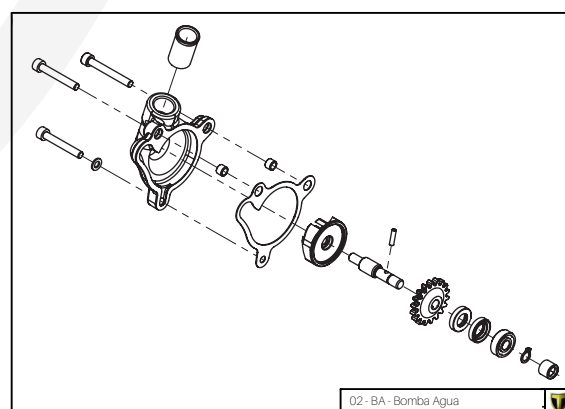

Despiece / Parts Book TRRS GOLD - 2024

D

C

B

A