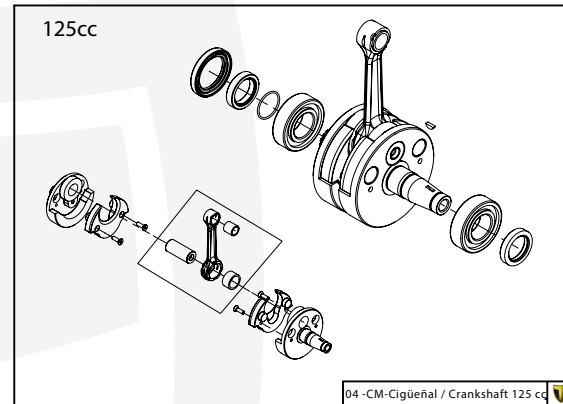

Despiece / Parts Book TRRS GOLD - 2024

D