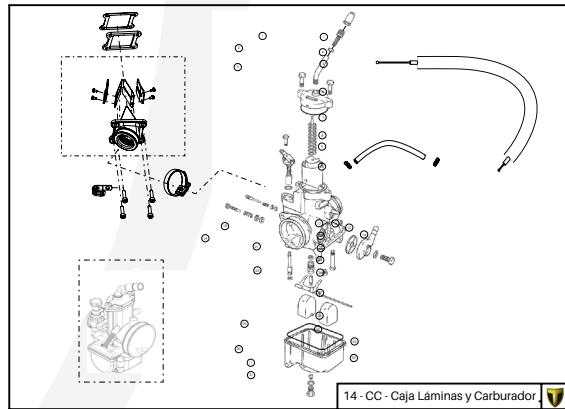

Despiece / Parts Book TRRS GOLD - 2024

D

C

B

A