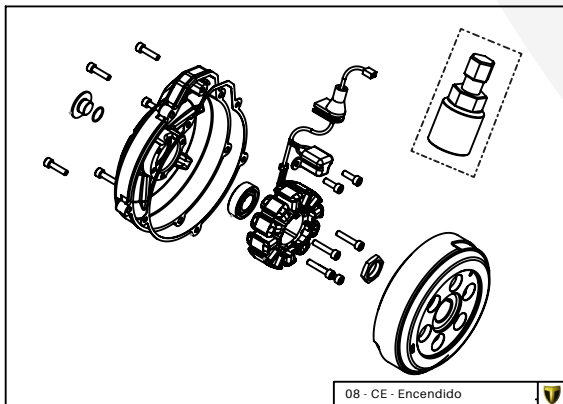

Despiece / Parts Book TRRS GOLD - 2024

D

C

B

A