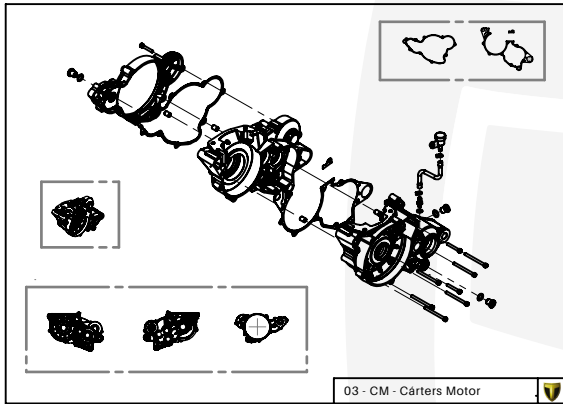

Despiece / Parts Book TRRS GOLD - 2024

D