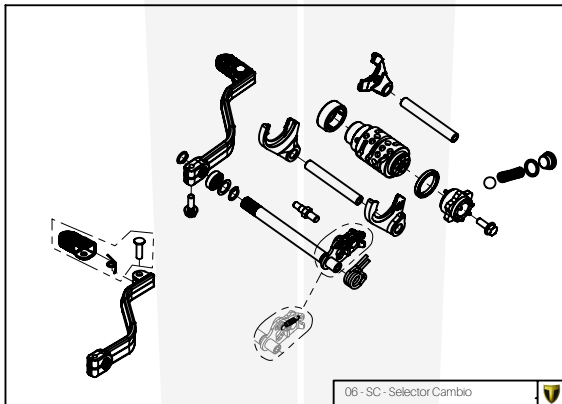

Despiece / Parts Book TRRS GOLD - 2024

D

C

B

A