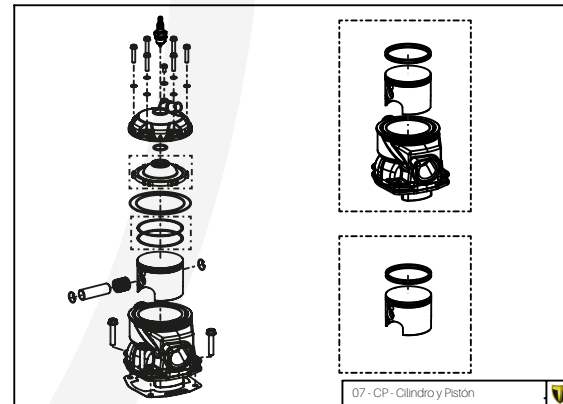

Despiece / Parts Book TRRS GOLD - 2024

D

C

B

A