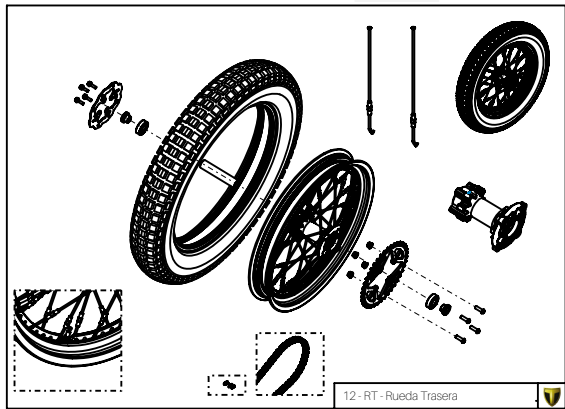

Despiece / Parts Book TRRS GOLD - 2024

D

C

B

A