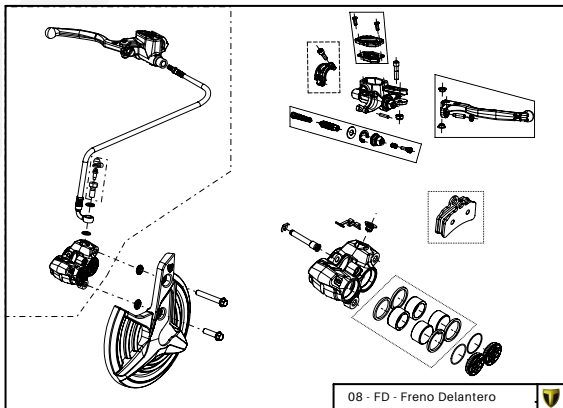

Despiece / Parts Book TRRS GOLD - 2024

D

C

B

A