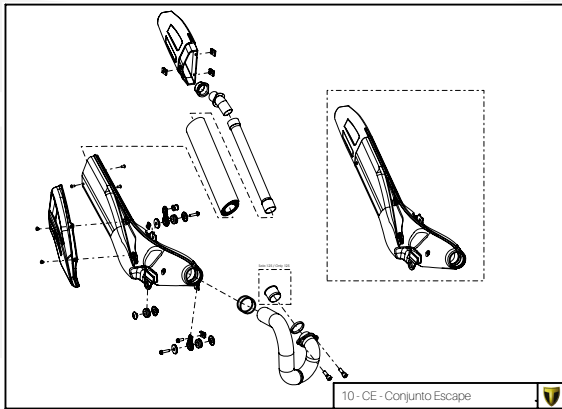

Despiece / Parts Book TRRS GOLD - 2024

D