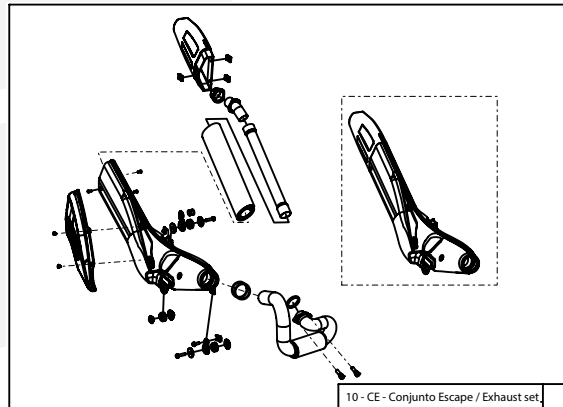

Despiece TRRS ONE Electric Start 2024

D