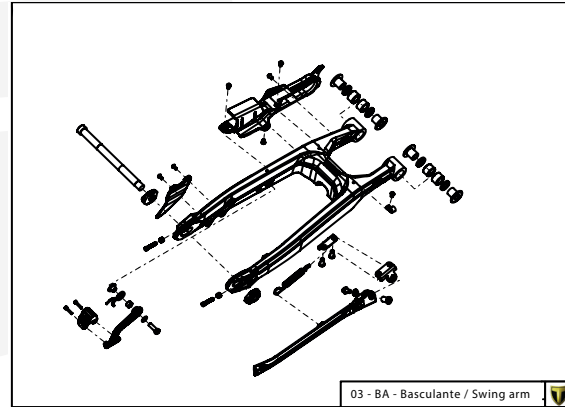

Despiece TRRS ONE Electric Start 2024

D