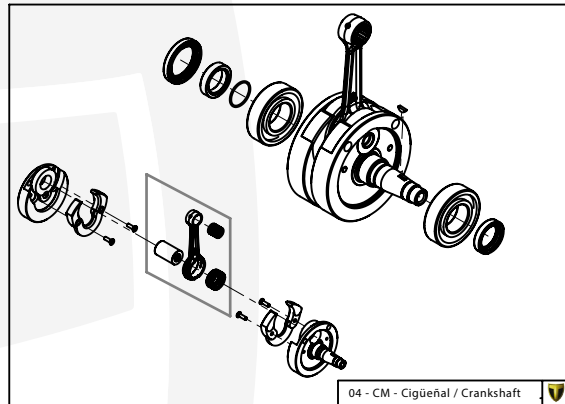

Despiece TRRS ONE Electric Start 2024

D