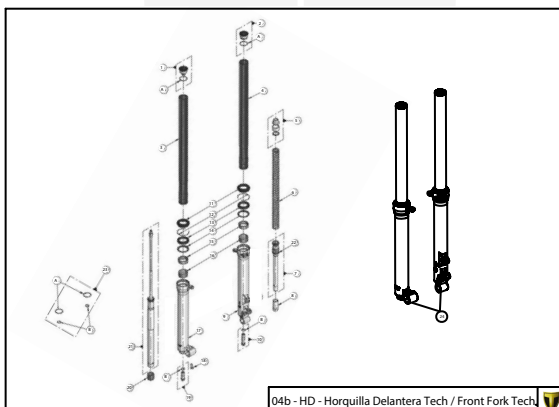

Despiece TRRS ONE Electric Start 2024

D

C

B

A