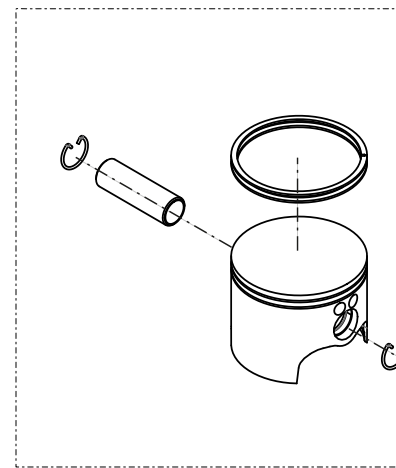

- 16A (250 cc)
- 16B (250 cc)
- 16C (250 cc)
- 17A (280 cc)
- 17B (280 cc)
- 17C (280 cc)
- 18A (300 cc)
- 18B (300 cc)
- 18C (300 cc)