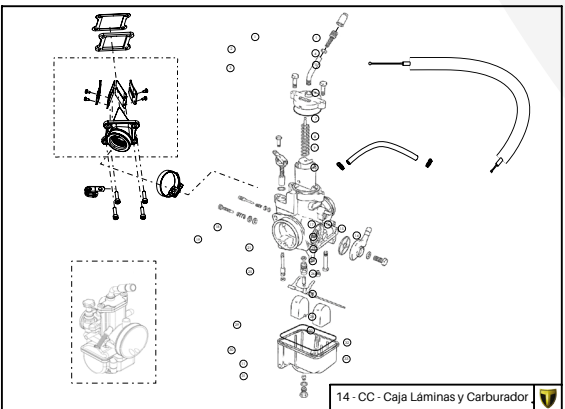

Despiece TRRS ONE-R Electric Start 2024

D

C

B

A