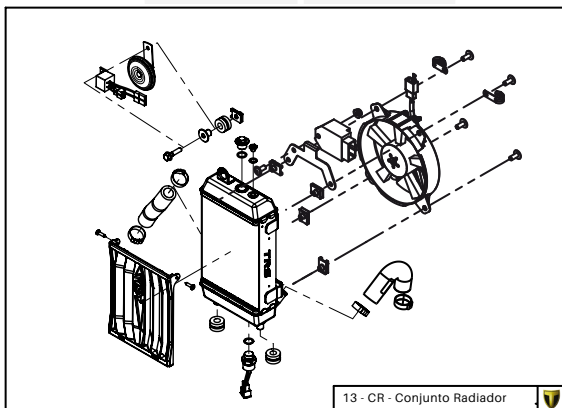

Despiece TRRS RR 80cc 2024

D

C

B

A