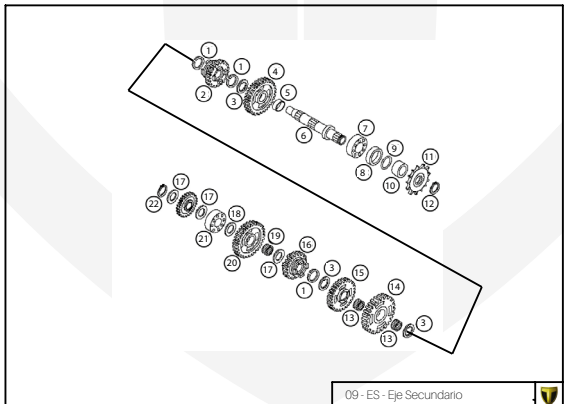

Despiece TRRS RR 80cc 2024

D

C

B

A