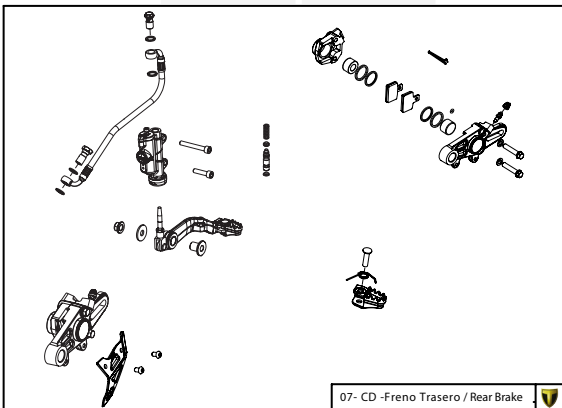

Despiece TRRS RR 80cc 2024

D

C

B

A