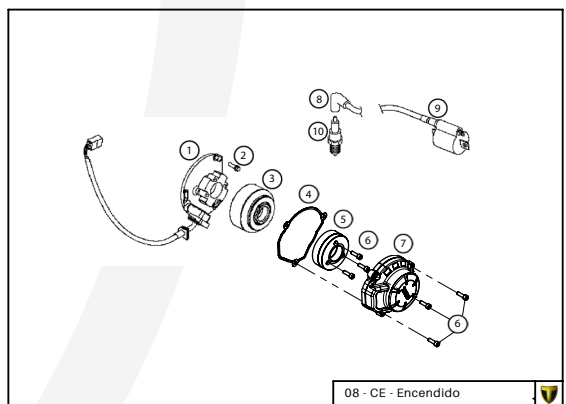

Despiece TRRS RR 80cc 2024

D

C

B

A