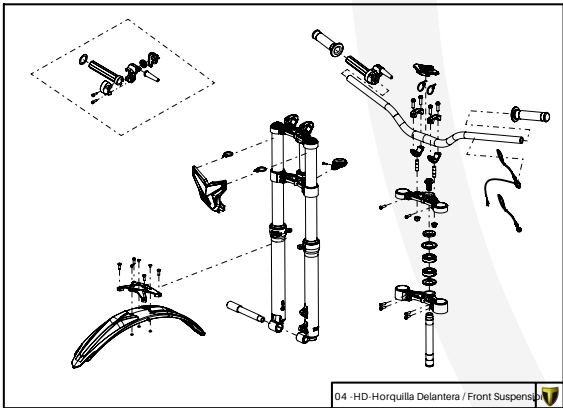

Despiece TRRS RR 80cc 2024

D

C

B

A