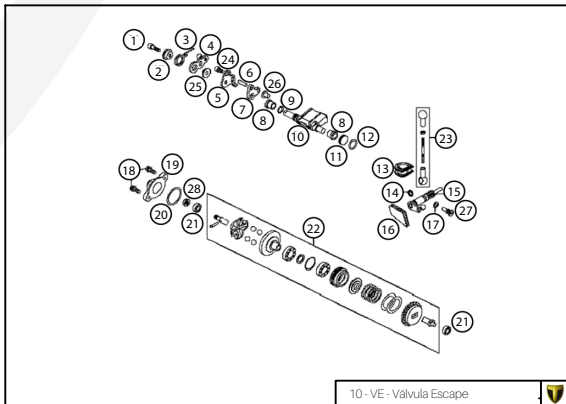

Despiece TRRS RR 80cc 2024

D

C

B

A