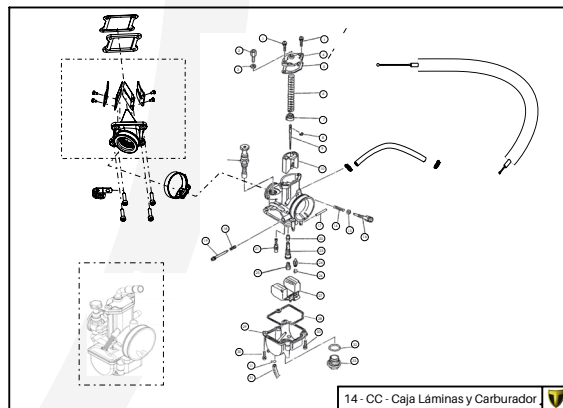

Despiece TRRS RR 80cc 2024

D

C

B

A