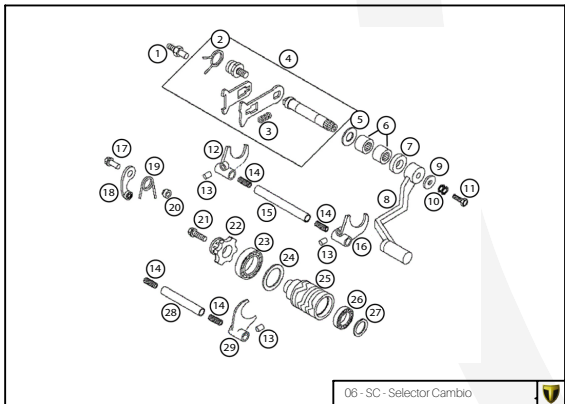

Despiece TRRS RR 80cc 2024

D

C

B

A