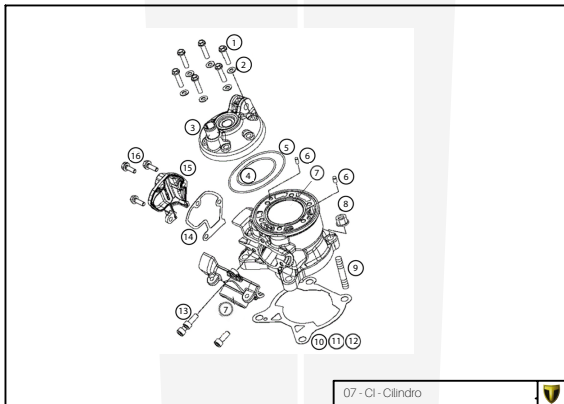

Despiece TRRS RR 80cc 2024

D

C

B

A