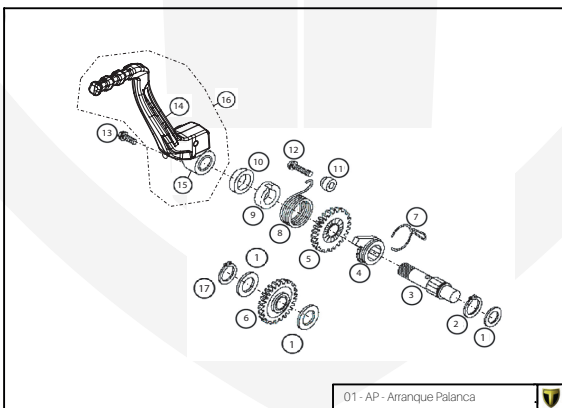

Despiece TRRS RR 80cc 2024

D

C

B

A