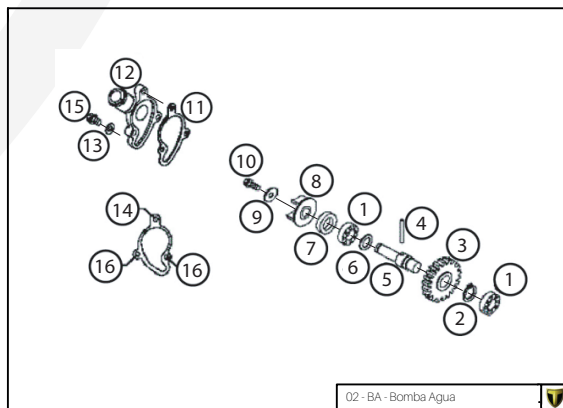

Despiece TRRS RR 80cc 2024

D

C

B

A