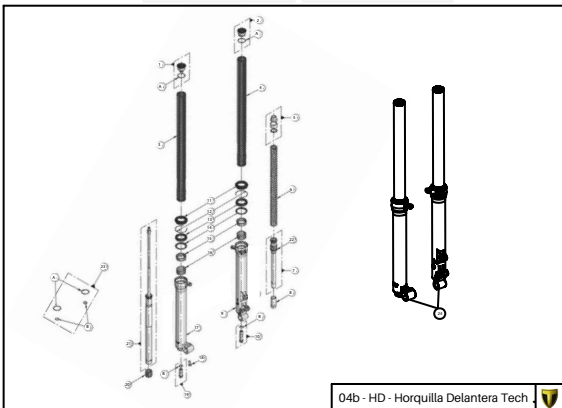

Despiece TRRS RR 80cc 2024

D

C

B

A