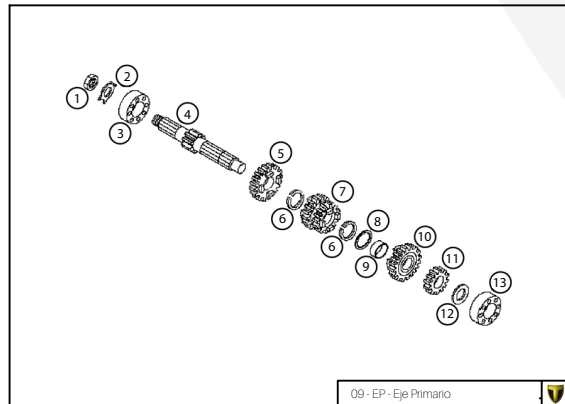

Despiece TRRS RR 80cc 2024

D

C

B

A