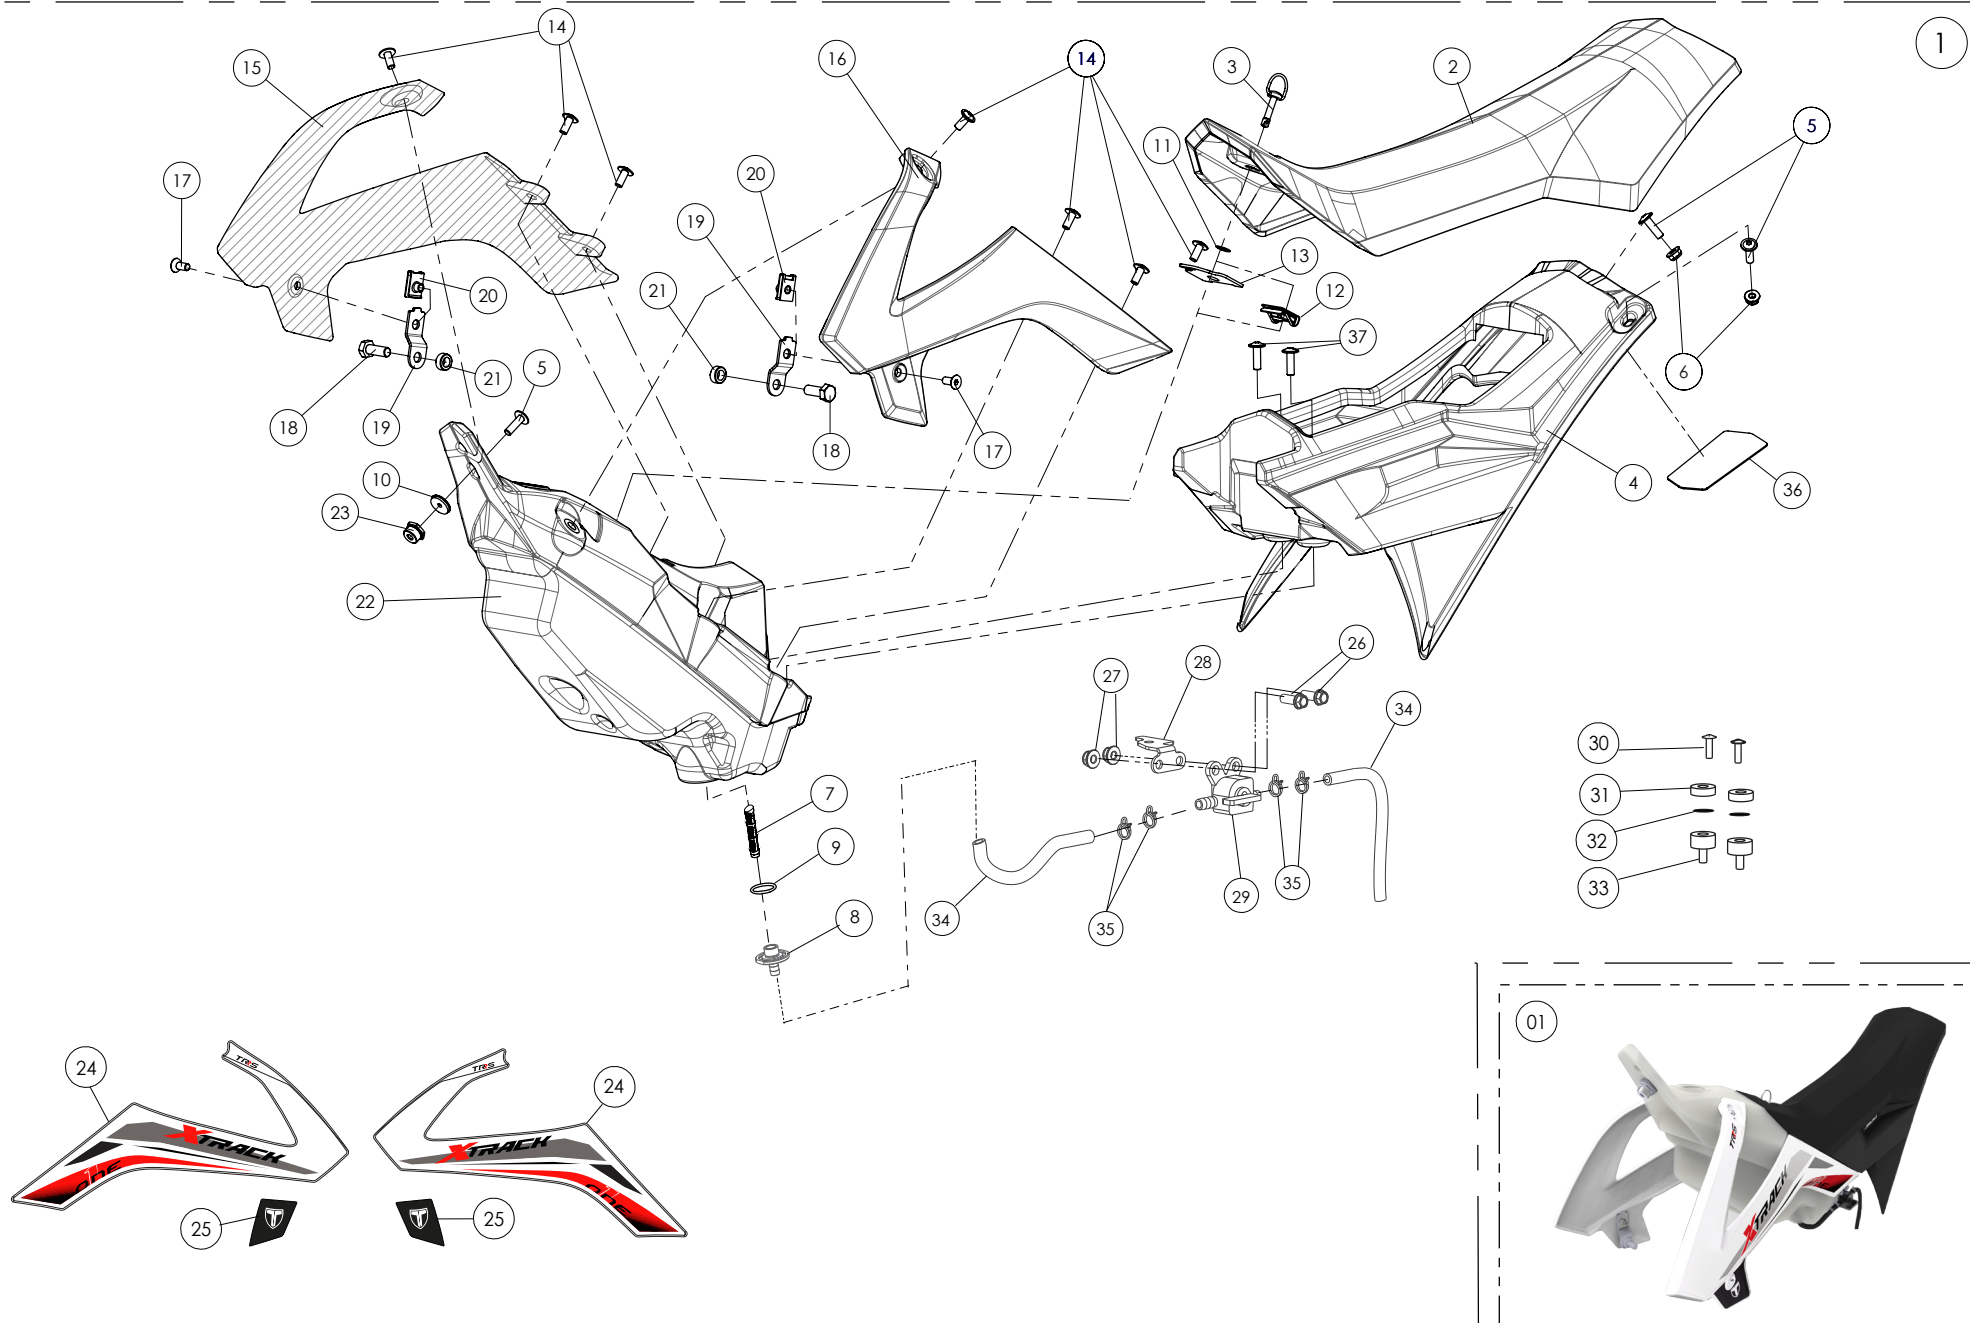

D

C

B

A

This kit is a competition accessory only and is not manufactured for, nor should it be used on public streets, roads or highways. The use of this kit should be limited to participation in sanctioned competition events upon a closed course.

16 - KX - KIT XTRACK / XTRACK KIT
TRRS Motorcycles

Despiece TRRS Xtrack ONE Electric Start 2024

16- KX - KIT XTRACK - listado de Piezas

Nº	Código	Descripción	Description	Cantidad
1	17000TR102	Conjunto Xtrack ONE '21 (New)	XTrack Kit ONE '21 (New)	1
2	17001TR100	Asiento X-TRACK	Foam Seat X-Track	1
3	58018	Cierre 1/4 de vuelta	Quarter turn screw	1
4	17002TR100	Subchasis Xtrack	Subframe Xtrack	1
5	50212	Tornillo allen con valona M6x25	Screw allen with washer M6x25	3
6	51501	Tuerca Autoblocante M6	Locknut M6	2
7	70128	Filtro gasolina roscado	Fuel filter threaded	1
8	17014TR100	Adaptador deposito gasolina (Keihin)	Fuel tank adapter (Keihin)	1
9	53022	Junta tórica 18X2 NBR	O-ring 18x2 NBR	1
10	56901	Arandela Metal - Goma Depósito Gasolina	Washer, rubber-metal, fuel tank	1
11	58019	Reten a presión acero inoxidable	Panex retainer quarter turn screw	1
12	58017	Grapa cierre 1/4 de vuelta	Quarter turn clamp	1
13	17009TR100	Soporte delantero asiento	Seat front support	1
14	50209	Tornillo allen con valona M6x14	Screw allen with washer M6x14	7
15	17004TR100	Aleta derecha Xtrack	Spoiler Xtrack right side	1
16	17003TR100	Aleta izquierda Xtrack	Spoiler Xtrack left side	1
17	50306	Tornillo avellanado M6x16	Bolt countersunk M6x16	2
18	50504	Tornillo M8x22 DIN 933 zincado blanco (8.8)	Bolt M8x22 DIN 933 zinc plated (8.8)	2
19	17018TR100	Soporte aleta X-Track	Support Spoiler X-track	2
20	51301	Tuerca rápida universal M6	Universal clip-nut, M6	2
21	17008TR100	Separador soporte aleta	Spacer spoiler support	2
22	17006TR100	Deposito gasolina Xtrack	Fuel tank Xtrac	1
23	17017TR100	Adaptador deposito / chasis	Adapter fuel tank / frame	1
24	15084TR122	Adhesivo aletas Xtrack ONE 2024	Sticker, spolier Xtrack ONE 2024	1
25	15067TR104	Adhesivo Aleta Inferior XTRACK	Sticker, low spoiler XTRACK	1
26	50903	Tornillo hexagonal con valona M6x16	Bolt hexagonal with washer M6x16	2
27	51501	Tuerca Autoblocante M6	Locknut M6	2