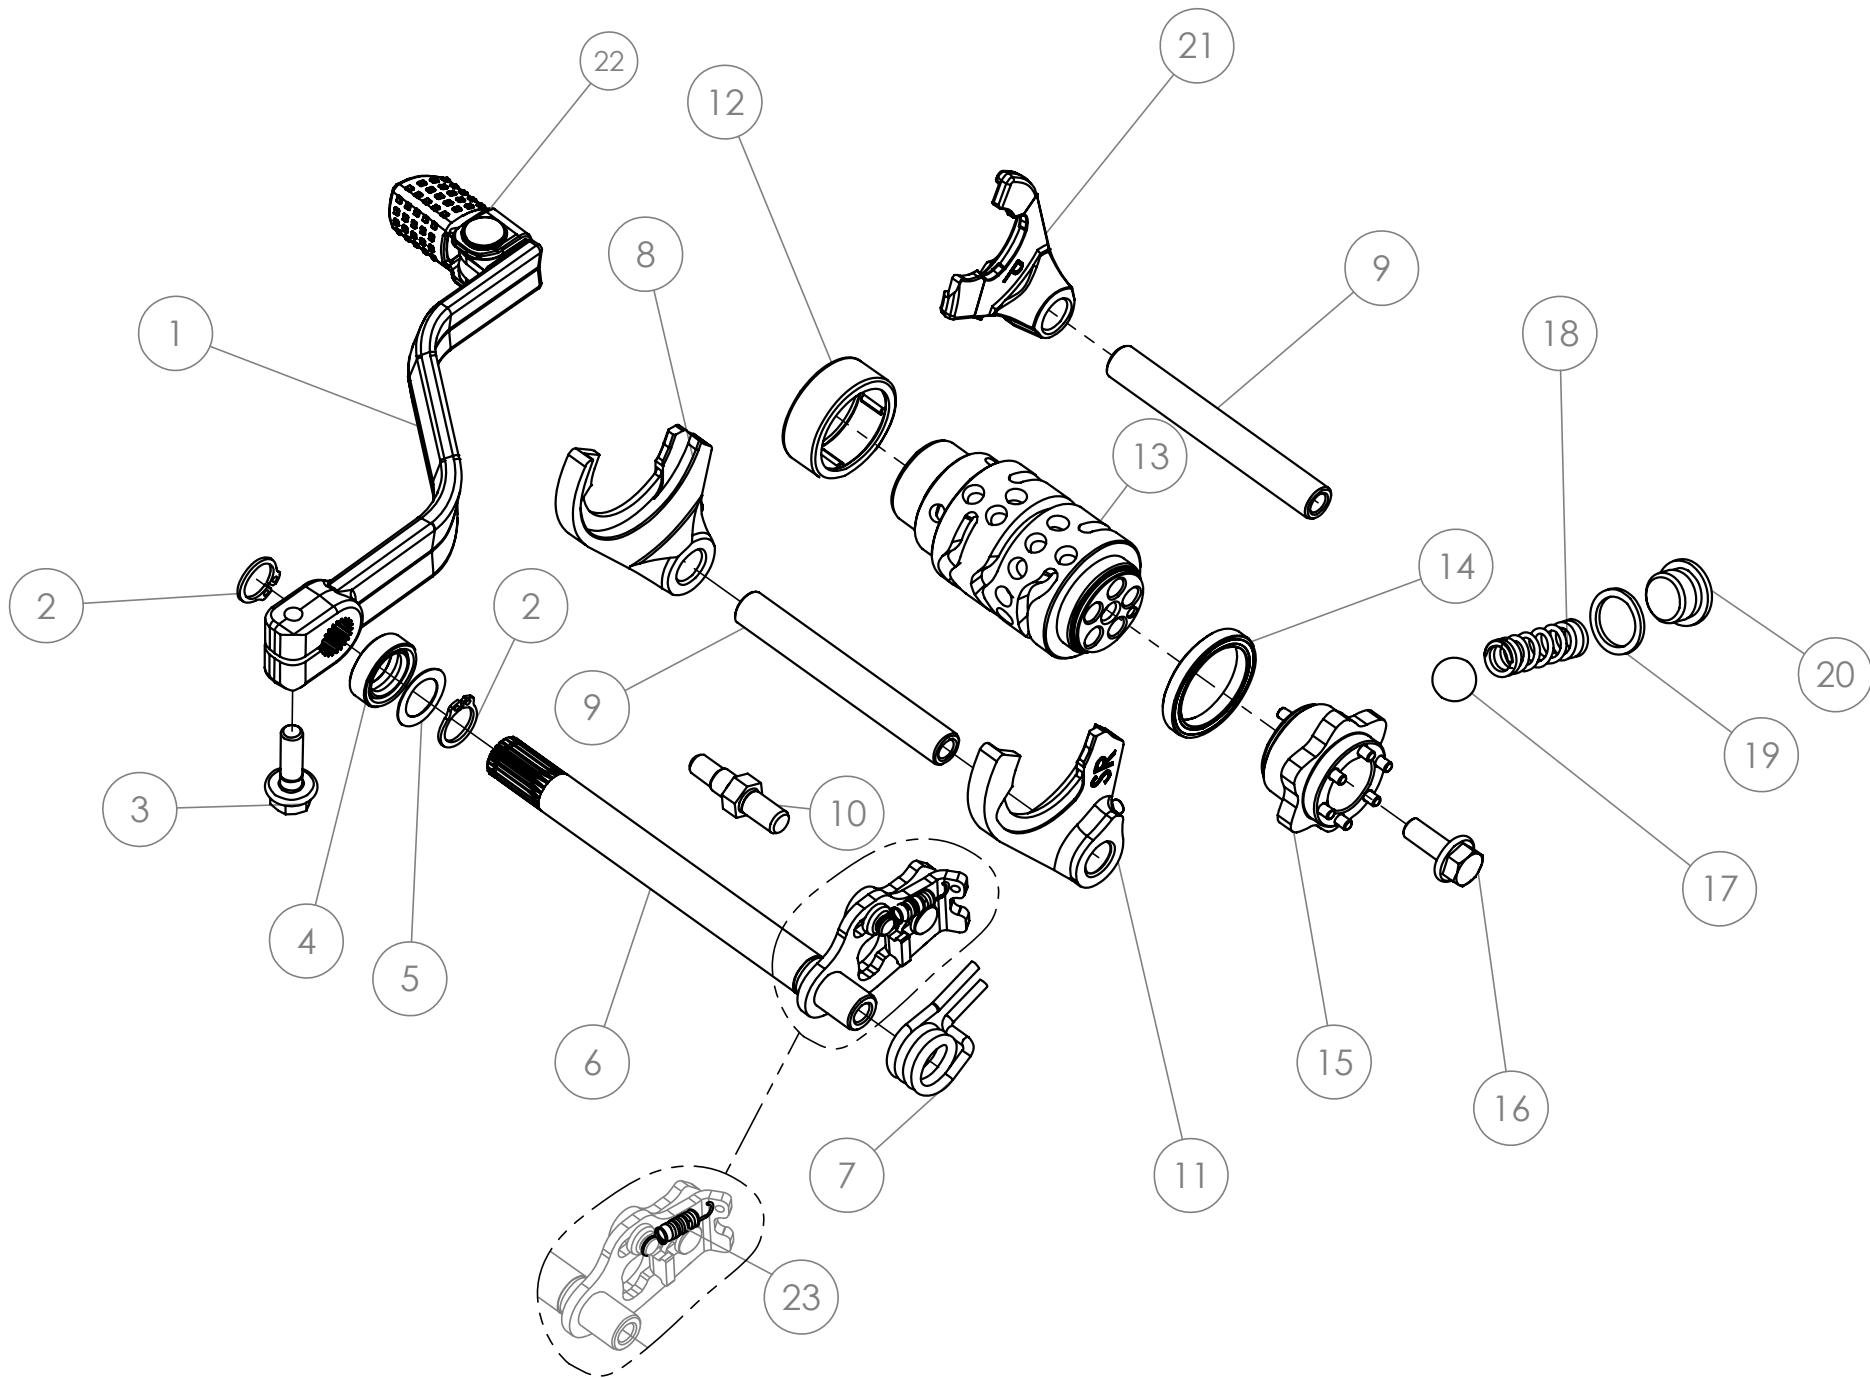

Despiece TRRS Xtrack ONE Electric Start 2024

06 - SC - Selector Cambio - Listado de Piezas

Nº	Código	Descripción	Description	Cantidad
1	06001MT102	Conjunto Palanca Cambio arranque eléctrico	Complete shift pedal electric start	1
2	55004	Circlip DIN-471-Ø12	Circlip DIN-471-Ø12	2
3	50909	Tornillo DIN 6921 M6x20 Hexagonal	Bolt, DIN 6921 M6x20 hex-head	1
4	54006	Retén Eje Cambio 12x20x6	Seal, shift shaft 12x20x6	1
5	06002MT100	Arandela 12x18x0.3	Washer 12x18x0.3	1
6	06027MT100	Eje selector completo	Shifting shaft set	1
7	06031MT100	Muelle eje selector	Spring, shifting shaft	1
8	06006MT100	Horquilla secundario Izquierda SL	Fork, secondary left SL	1
9	06007MT100	Eje Horquillas	Shaft, shift fork	2
10	06003MT100	Tope Recorrido Selector	Stop, shift shaft	1
11	06008MT100	Horquilla secundario derecha SR	Fork, secondary right SR	1
12	52507	Rodamiento Izquierdo Desmodrómico HK2512	Bearing, left Shift drum HK2512	1
13	06037MT100	Desmodrómico	Shift roller	1
14	52103	Rodamiento Derecha Desmodromico Bolas 61705-SRS	Bearing, shift drum right - balls 61705-SRS	1
15	06032MT100	Conjunto estrella desmo	Gearshift set	1
16	50903	Tornillo DIN 6921 M6x16	Bolt, DIN 6921 M6x16	1
17	60003	Bola Fijador Marchas Kug 11,906	Ball, gear selector position Kug 11.906	1
18	06029MT100	Muelle Fijador Marchas	Spring, gear selector tension	1
19	56106	Arandela 14X18X1.5 Copper	Copper Washer, 14x18x1.5	1
20	06018MT100	Tapón Muelle Selector	Cap, selector spring	1
21	06017MT100	Horquilla primario	Fork, primary	1
22	70451	Kit Reparación Palanca Selector	Repair kit, shift pedal tip	1
23	06030MT100	Muelle selector marchas	Spring tensioning, shifting plate	1