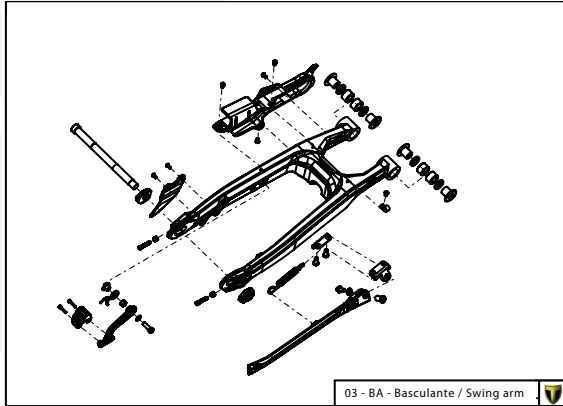

Despiece TRRS Xtrack ONE 2023

D