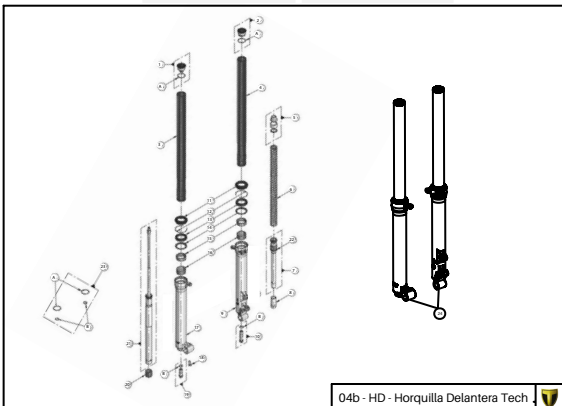

Despiece TRRS Xtrack ONE 2023

D

C

B

A