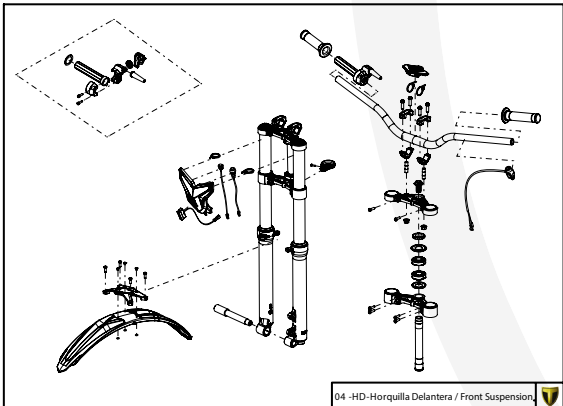

Despiece TRRS Xtrack ONE 2023

D

C

B

A