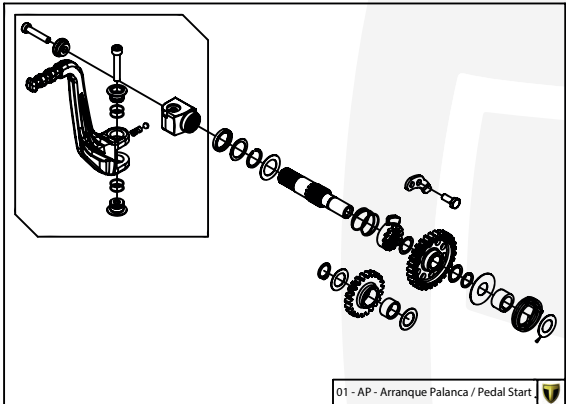

Despiece TRRS Xtrack ONE 2023

D