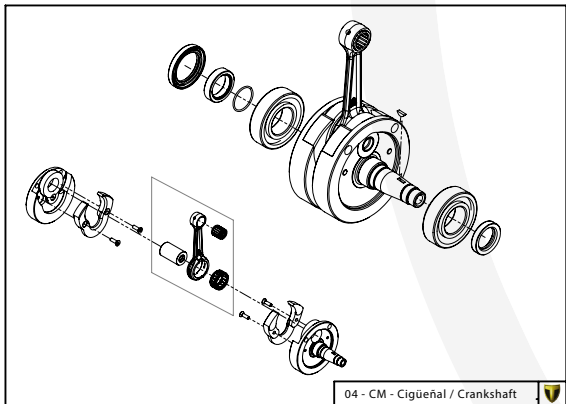

Despiece TRRS Xtrack ONE 2023

D

C

B

A