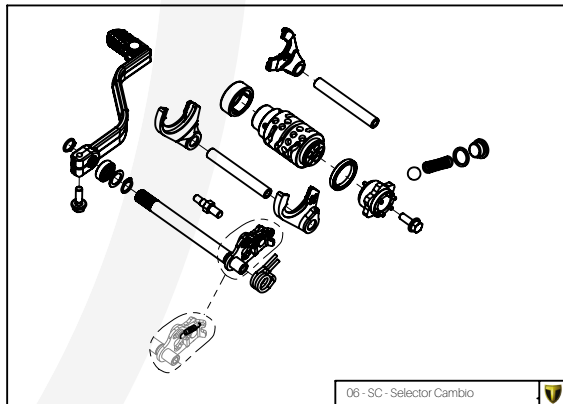

Despiece TRRS Xtrack ONE 2023

D

C

B

A