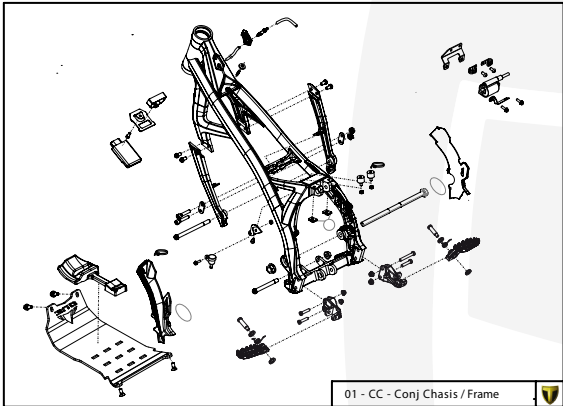

Despiece TRRS Xtrack ONE 2023

D