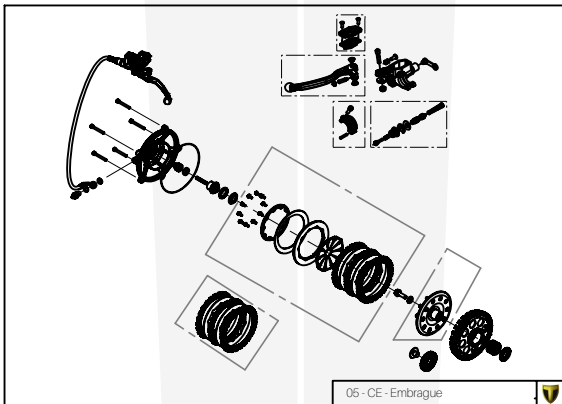

Despiece TRRS Xtrack ONE 2023

D

C

B

A