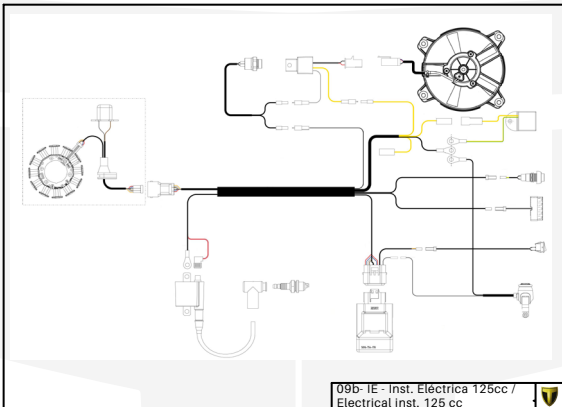

Despiece TRRS Xtrack ONE 2023

D