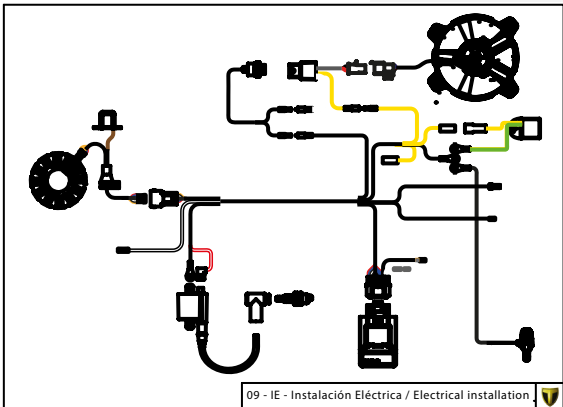

Despiece TRRS Xtrack ONE 2023

D