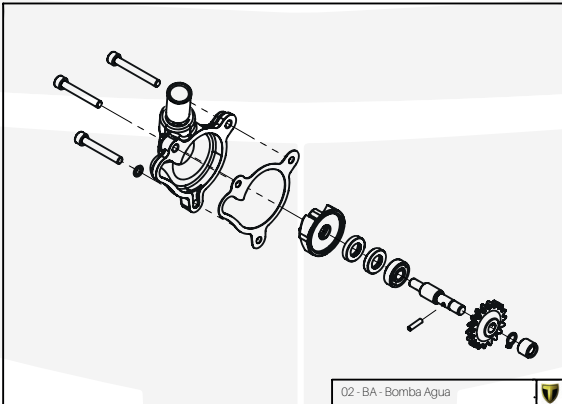

Despiece TRRS Xtrack ONE 2023

D