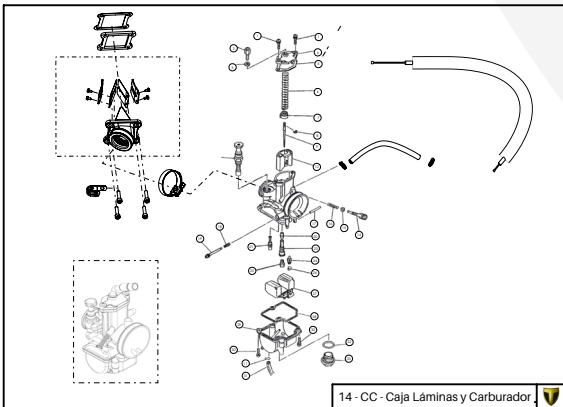

Despiece TRRS Xtrack ONE 2023

D

C

B

A