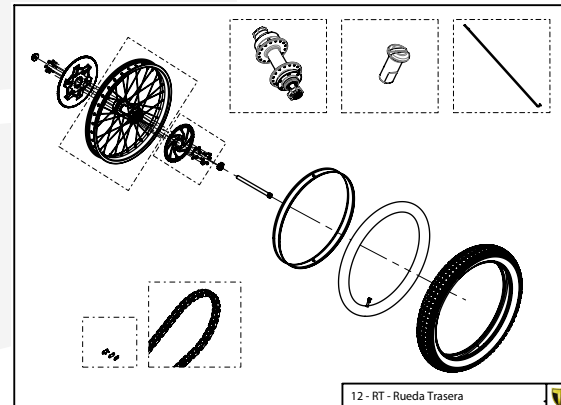

Despiece TRRS ON-E KIDS 16" / 2025

D

C

B

A