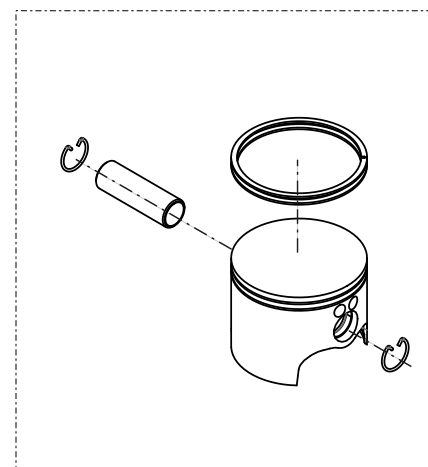

- 16A (250 cc)
- 16B (250 cc)
- 16C (250 cc)
- 17A (280 cc)
- 17B (280 cc)
- 17C (280 cc)
- 18A (300 cc)
- 18B (300 cc)
- 18C (300 cc)