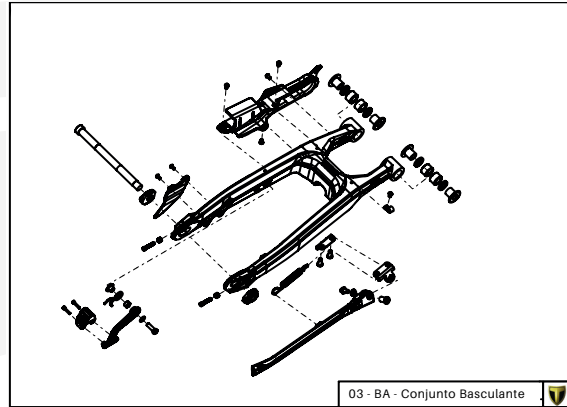

Despiece TRRS ONE-R Electric Start 2025

D