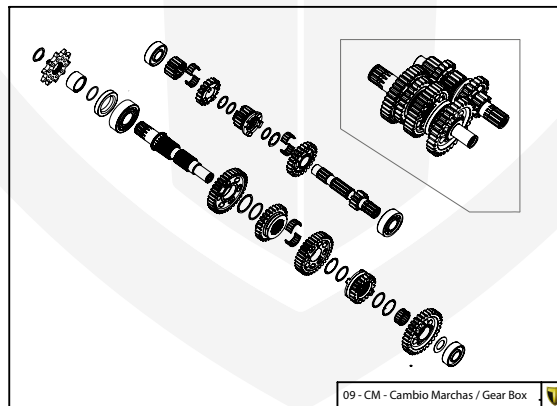

Despiece TRRS ONE RR 2024

D

C

B

A