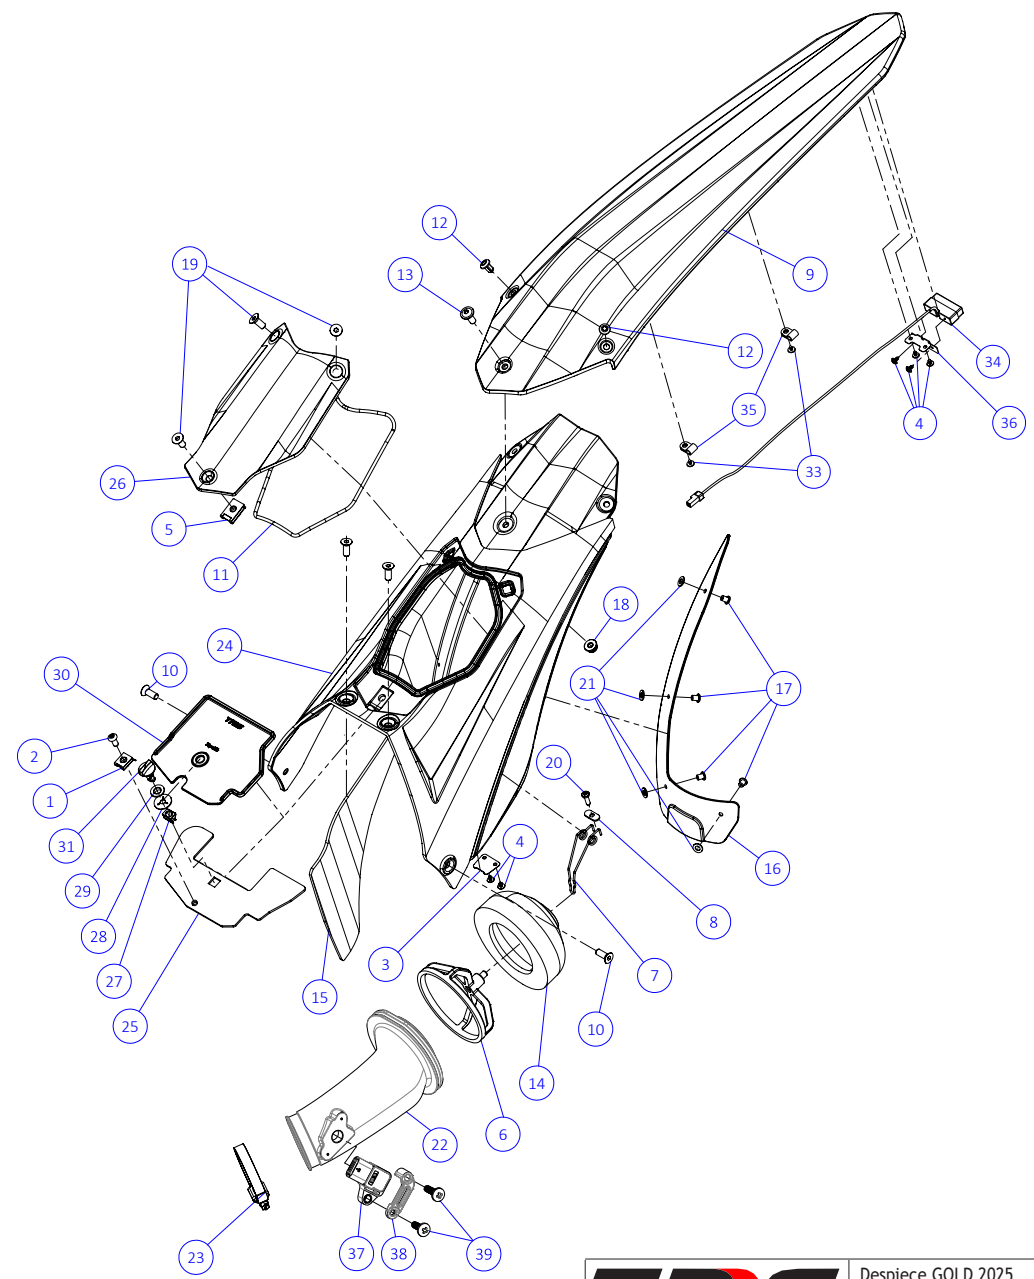

Despiece GOLD 2025
02 - CF - Caja Filtro - Explosionado
TRRS Motorcycles