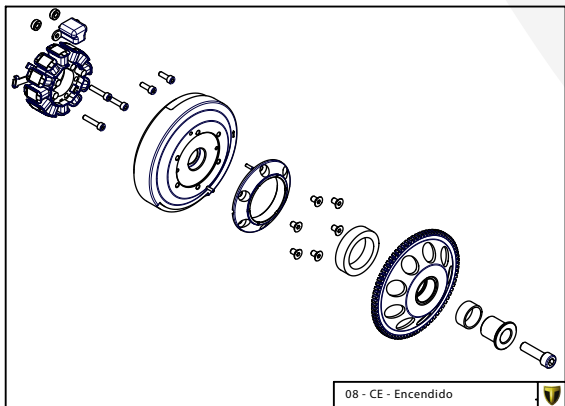

Despiece / Parts Book TRRS GOLD AE- 2025

D

C

B

A