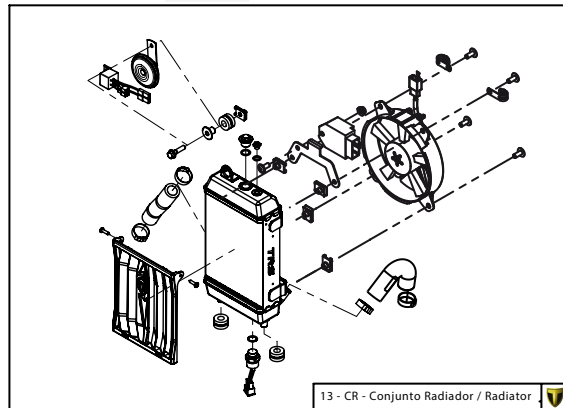

Despiece / Parts Book TRRS GOLD AE- 2025

D

C

B

A