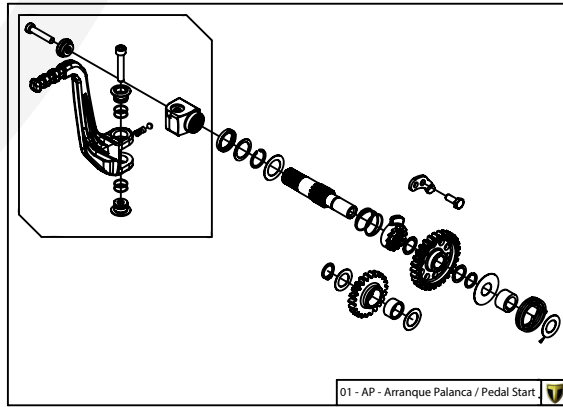

Despiece / Parts Book TRRS GOLD AE- 2025

D

C

B

A