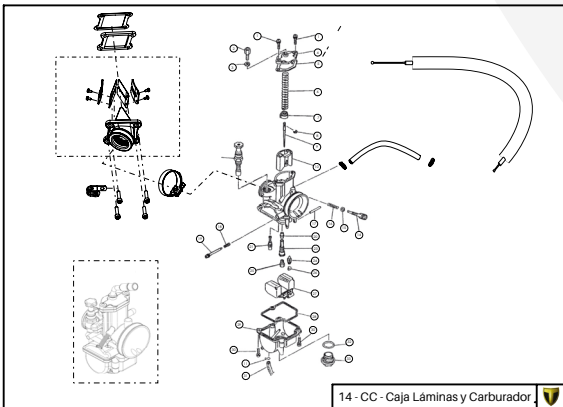

Despiece / Parts Book TRRS GOLD AE- 2025

D

C

B

A