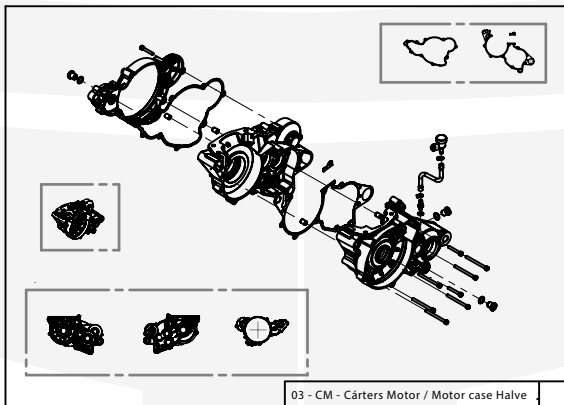

Despiece / Parts Book TRRS GOLD AE- 2025

D