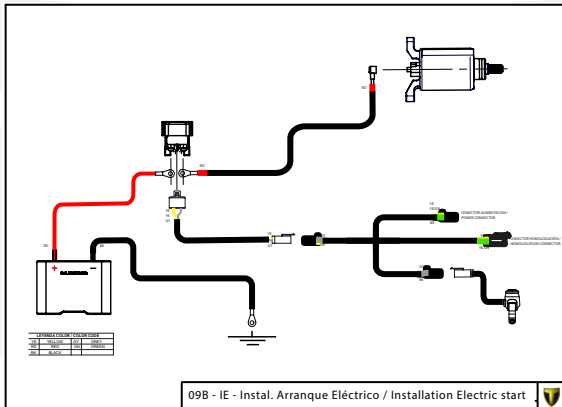

Despiece / Parts Book TRRS GOLD AE- 2025

D