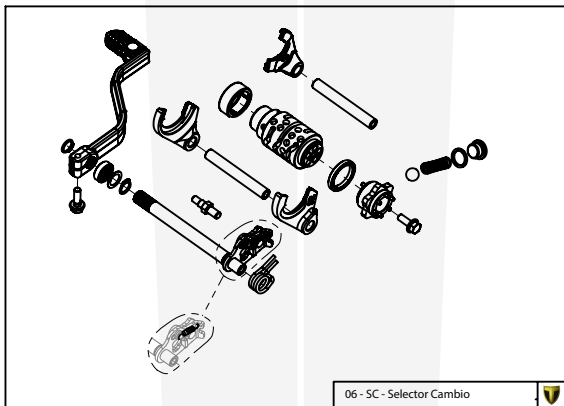

Despiece / Parts Book TRRS GOLD AE- 2025

D

C

B

A