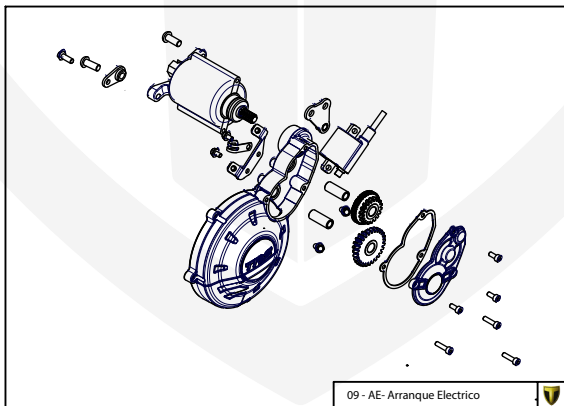

Despiece / Parts Book TRRS GOLD AE- 2025

D

C

B

A