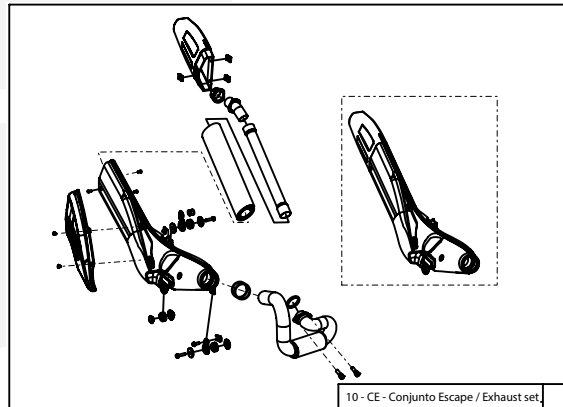

Despiece / Parts Book TRRS GOLD AE- 2025

D