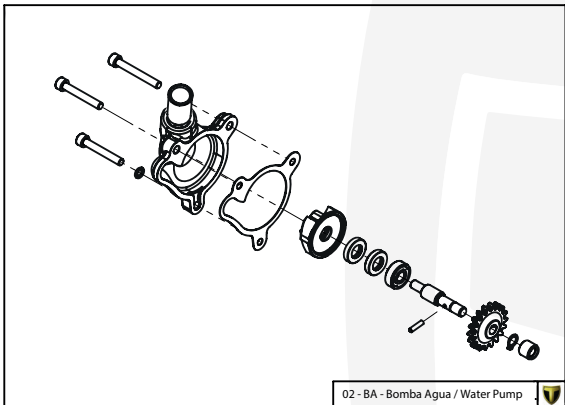

Despiece / Parts Book TRRS GOLD AE- 2025

D