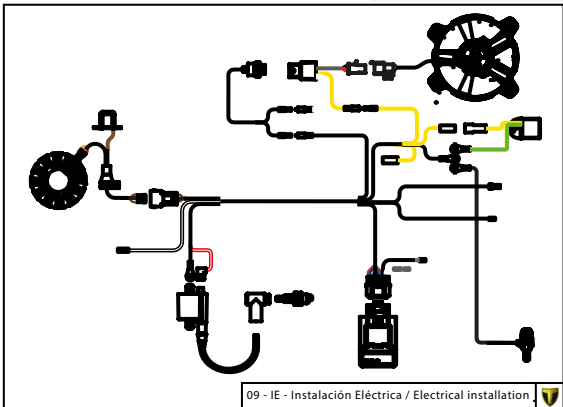

Despiece / Parts Book TRRS GOLD AE- 2025

D