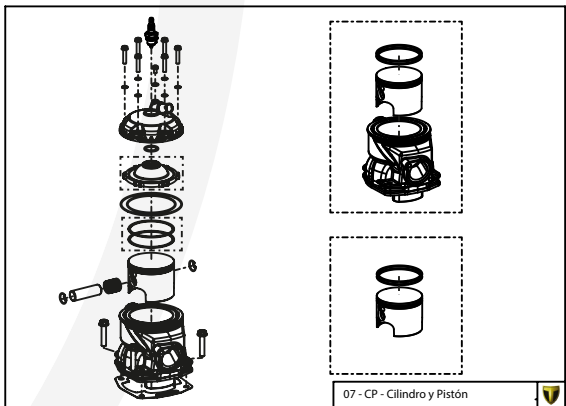

Despiece / Parts Book TRRS GOLD AE- 2025

D

C

B

A