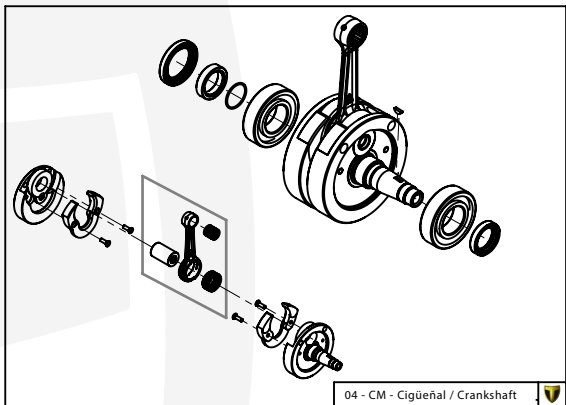

Despiece / Parts Book TRRS GOLD AE- 2025

D